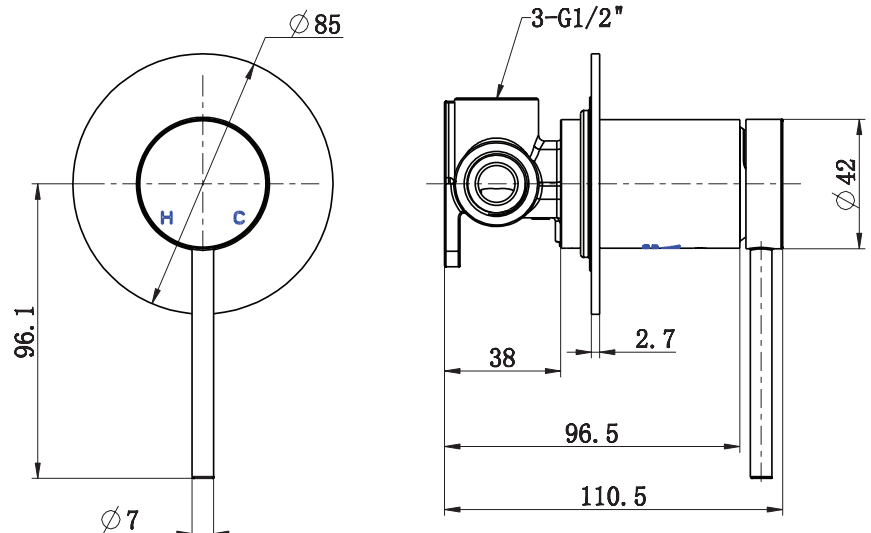

### PRODUCT DIMENSIONS (MM)

### TECHNICAL DETAILS

- Operating pressure 150-500kPa
- Operating temperature 5-80°C
- 25mm ceramic disc
- Hose connections 1/2" F BSP