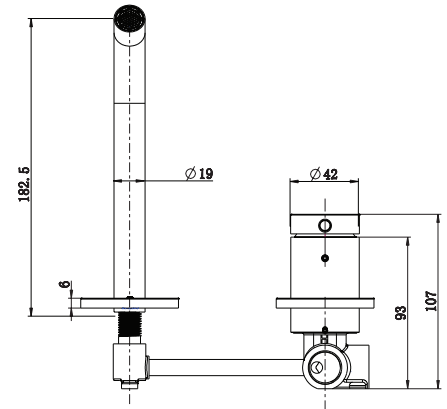

### PRODUCT DIMENSIONS

### TECHNICAL DETAILS

- Operating pressure 150-500kPa
- Operating temperature 5-80°C
- 25mm ceramic disc
- Hose connections 1/2" F BSP