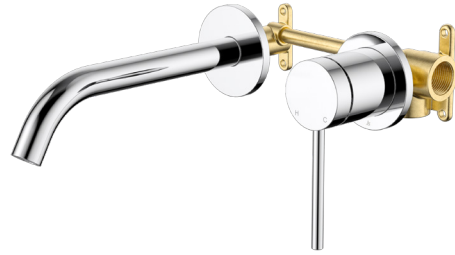

## BATH-BASIN MIXER WALL MOUNTED

CODE: JTV505xxLF.UB

### FEATURES

- Functional wall mounted design
- Thin pin style mixer lever
- Universal Durable DZR brass construction
- Range of attractive finishes available
- Lead Free
- Unrestricted aerator supplied for use in bath application