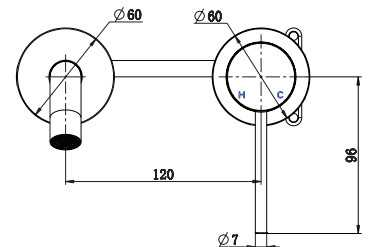

### FEATURES

- Functional wall mounted design
- Thin pin style mixer lever
- Universal Durable DZR brass construction
- Range of attractive finishes available
- Lead Free
- Unrestricted aerator supplied for use in bath application

### PRODUCT DIMENSIONS

### TECHNICAL DETAILS

- Operating pressure 150-500kPa
- Operating temperature 5-80°C
- 25mm ceramic disc
- Hose connections 1/2" F BSP