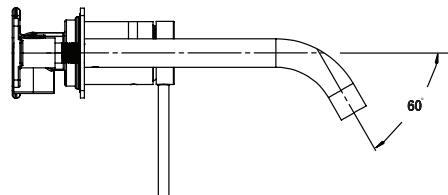

### FEATURES

- Functional wall mounted design
- Thin pin style mixer lever
- Universal Durable DZR brass construction
- Range of attractive finishes available
- Lead Free
- Unrestricted aerator supplied for use in bath application

### PRODUCT DIMENSIONS