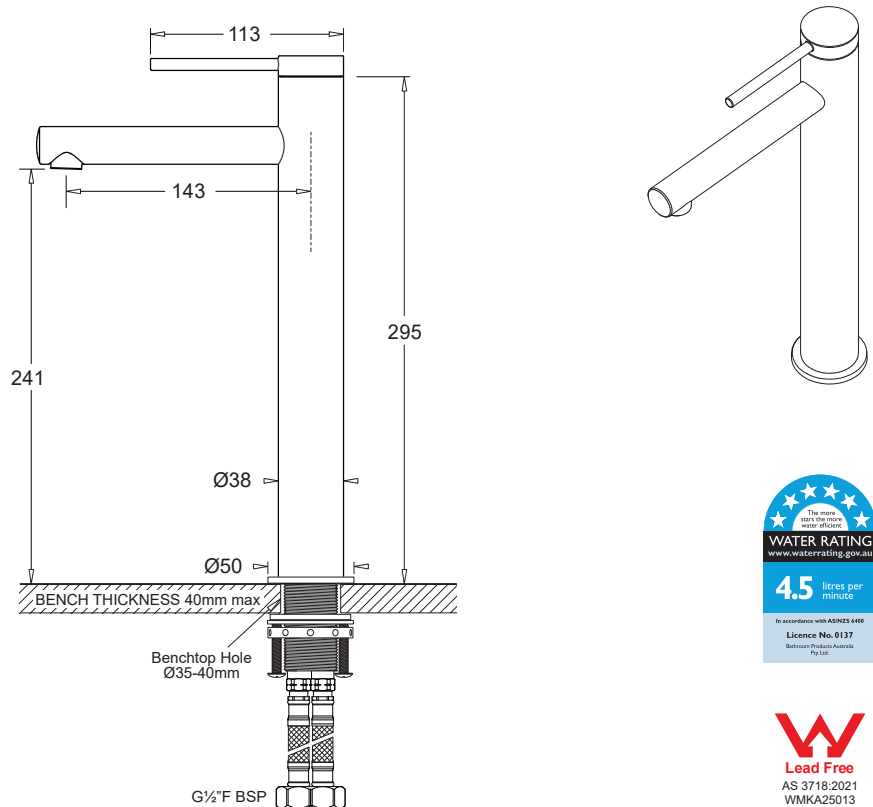

VENEZIA

EXTENDED BASIN MIXER

CODE: JTV223xxx

FEATURES

- Minimalistic hob mounted design
- Extended height - suitable for benchtop mounted bowls and vessels
- Thin pin style mixer lever
- Aerated outlet
- Durable DZR brass construction
- Simple, secure fixing system
- Hot/cold flexible hose connection
- Other matching fittings available

MODELS

Venezia extended basin mixer	Chrome	JTV223CHLF
	Matte Black	JTV223EMBLF
	Gunmetal	JTV223EGMLF
	Brushed Brass	JTV223PBBLF
	Brushed Nickel II	JTV223PBN2LF

WARRANTY

Tapware 20 year replacement
-refer to T&Cs at www.johnsonsuiss.com.au

PRODUCT DIMENSIONS

TECHNICAL DETAILS

- Operating pressure 150-500kPa
- Operating temperature 1-75°C
- Hose connections 1/2" F BSP

TECHNICAL DATA SHEET

SUPERSEDES ALL PREVIOUS ISSUES

All dimensions are in millimetres and are subject to normal manufacturing variation.
As product development is ongoing BPA reserves the right to vary specifications without notice.
Bathroom Products Australia Pty Ltd ABN 87 079 297 617