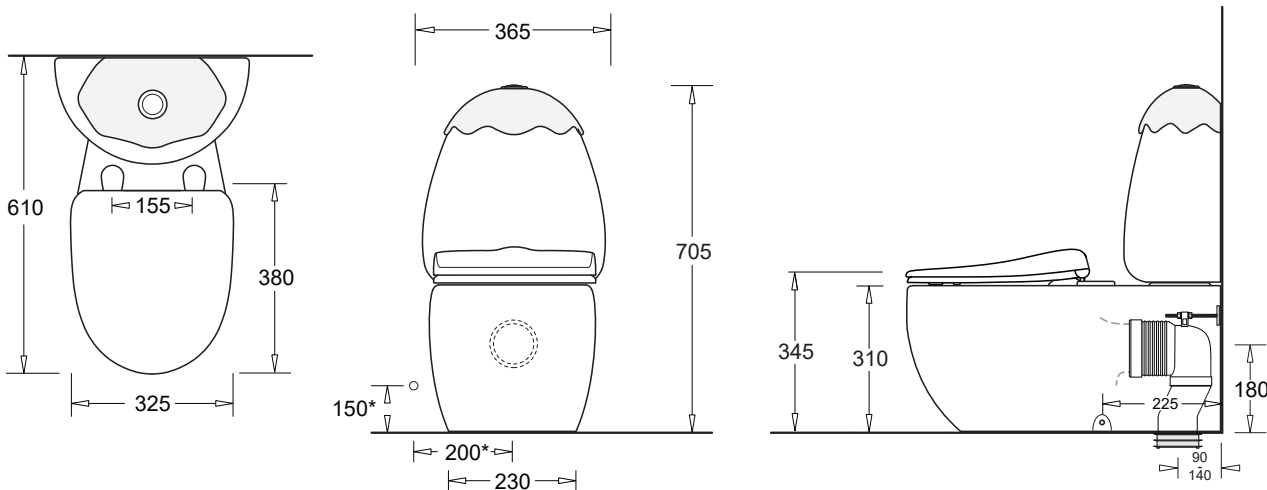

### FEATURES

- Child-friendly, egg-shaped, rimless, back to wall vitreous china suite
- Convenient child-height, soft-close, quick release seat
- Range of coloured cistern lids available
- Durable soft-close, quick-release seat
- S or P trap configuration installation, Bottom inlet only
- Adjustable S trap connector - 90-140mm set out
- Integrated child safety kit to prevent cistern lid removal without tools

### PRODUCT DIMENSIONS

\* RECOMMENDED WATER INLET POSITION