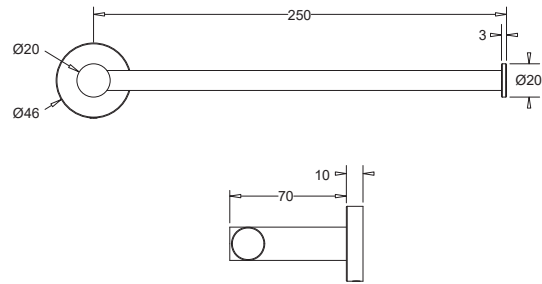

TOWEL HOLDER

PRODUCT CODE:

JACV112CH	CHROME
JACV112EMB	MATTE BLACK
JACV112EGM	GUNMETAL
JACV112PBB	BRUSHED BRASS
JACV112PBN2	BRUSHED NICKEL II