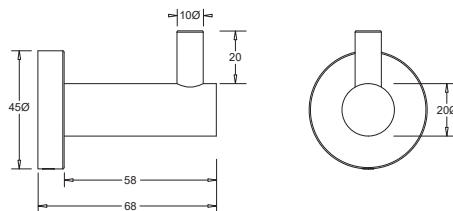

PRODUCT CODE:

JACV222CH	CHROME
JACV222EMB	MATTE BLACK
JACV222EGM	GUNMETAL
JACV222PBB	BRUSHED BRASS
JACV222PBN2	BRUSHED NICKEL II