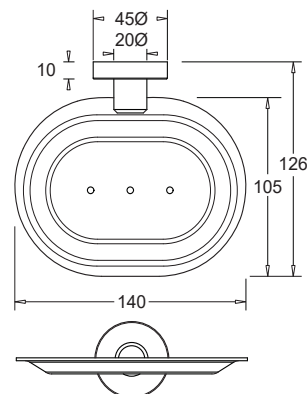

TECHNICAL DATA SHEET

SUPERSEDES ALL PREVIOUS ISSUES

All dimensions are in millimetres and are subject to normal manufacturing variation.
As product development is ongoing BPA reserves the right to vary specifications without notice.
Bathroom Products Australia Pty Ltd ABN 87 079 297 617