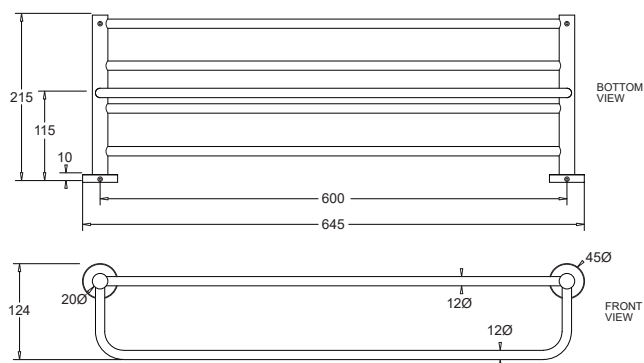

TOWEL RACK

PRODUCT CODE:

JACV114CH	CHROME
JACV114EMB	MATTE BLACK
JACV114EGM	GUNMETAL