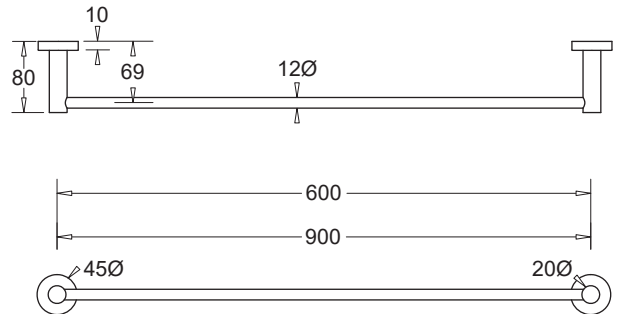

TOWEL HOLDER

PRODUCT CODE:

JACV112CH	CHROME
JACV112EMB	MATTE BLACK
JACV112EGM	GUNMETAL
JACV112PBB	BRUSHED BRASS
JACV112PBN2	BRUSHED NICKEL II

TOWEL RAIL - SINGLE

PRODUCT CODE 600mm:

JACV600CH	CHROME
JACV600EMB	MATTE BLACK
JACV600EGM	GUNMETAL
JACV600PBB	BRUSHED BRASS
JACV600PBN2	BRUSHED NICKEL II

PRODUCT CODE 900mm:

JACV900CH	CHROME
JACV900EMB	MATTE BLACK
JACV900EGM	GUNMETAL
JACV900PBB	BRUSHED BRASS
JACV900PBN2	BRUSHED NICKEL II

TOWEL RAIL - DOUBLE

PRODUCT CODE 600mm:

JACV601CH	CHROME
JACV601EMB	MATTE BLACK
JACV601EGM	GUNMETAL
JACV601PBB	BRUSHED BRASS
JACV601PBN2	BRUSHED NICKEL II