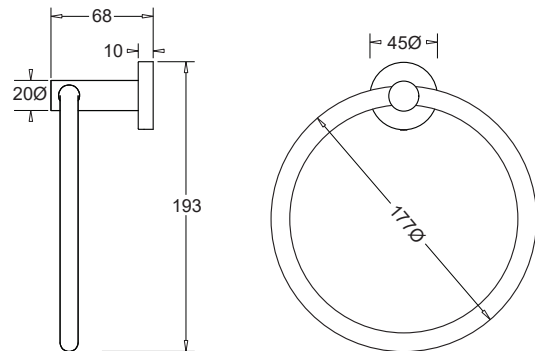

VENEZIA

BATHROOM ACCESSORIES

FEATURES

- The Venezia range of bathroom accessories provide simple style and functionality that will complement any bathroom
- These accessories provide a practical solution to bathroom utility and storage needs
- Concealed wall fixing system allows simple, secure DIY installation
- Items are manufactured in a selection of 5 attractive finishes (see item details for individual finish selection).
- Available finish range:

WARRANTY

10 years product replacement
-refer to T&Cs at www.johnsonsuiss.com.au

TOWEL RING

PRODUCT CODE:

JACV115CH	CHROME
JACV115EMB	MATTE BLACK
JACV115EGM	GUNMETAL
JACV115PBB	BRUSHED BRASS
JACV115PBN2	BRUSHED NICKEL II

SOAP DISH

PRODUCT CODE:

JACV113CH	CHROME
JACV113EMB	MATTE BLACK
JACV113EGM	GUNMETAL
JACV113PBB	BRUSHED BRASS
JACV113PBN2	BRUSHED NICKEL II

TECHNICAL DATA SHEET

SUPERSEDES ALL PREVIOUS ISSUES

All dimensions are in millimetres and are subject to normal manufacturing variation.
As product development is ongoing BPA reserves the right to vary specifications without notice.
Bathroom Products Australia Pty Ltd ABN 87 079 297 617