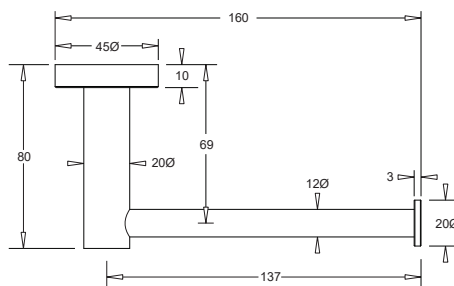

TOILET ROLL HOLDER

PRODUCT CODE:

JACV111CH	CHROME
JACV111EMB	MATTE BLACK
JACV111EGM	GUNMETAL
JACV111PBB	BRUSHED BRASS
JACV111PBN2	BRUSHED NICKEL II