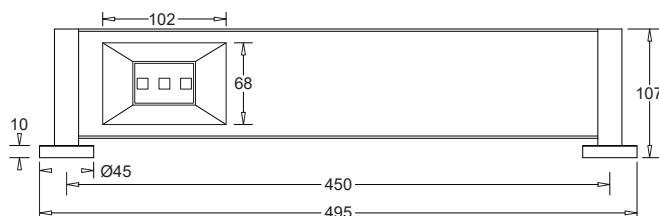

METAL SHELF(450mm)

PRODUCT CODE:

JACV116CH	CHROME
JACV116EMB	MATTE BLACK
JACV116EGM	GUNMETAL
JACV116PBB	BRUSHED BRASS
JACV116PBN2	BRUSHED NICKEL II