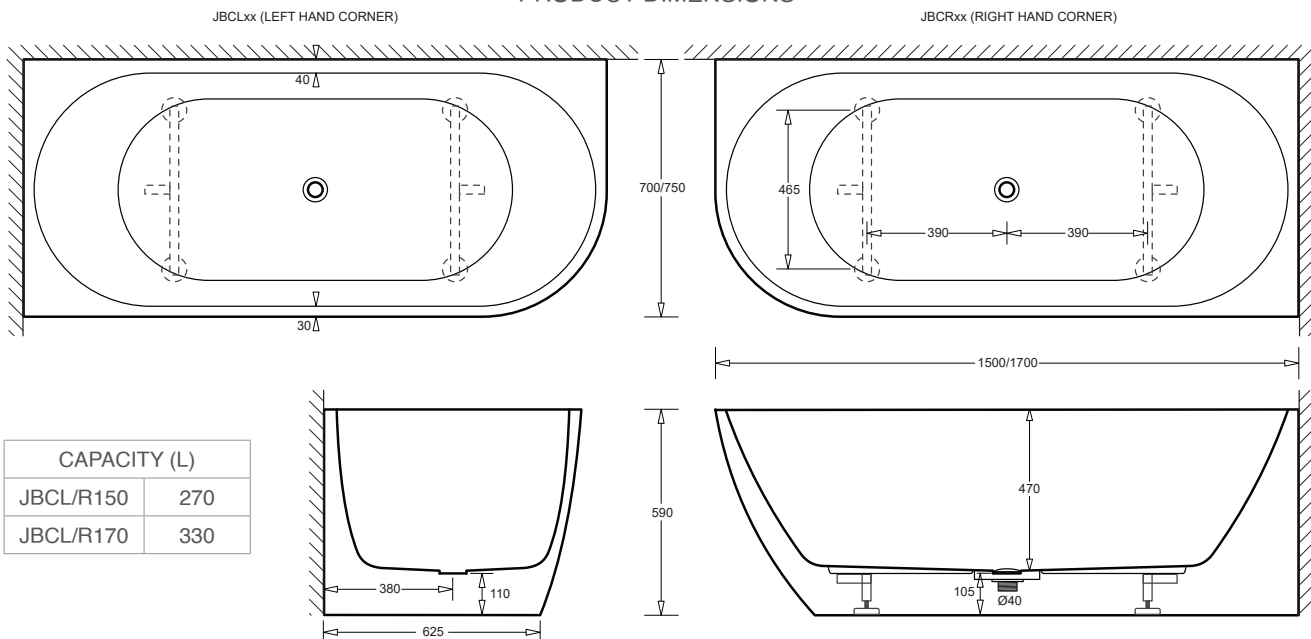

### FEATURES

- Fashionable European styling in durable gloss-white sanitary grade acrylic
- Available in two sizes and Left and Right corner options
- 40mm pop-up dome waste with overflow (PW10)
- Optional pop-down dome waste available in 5 attractive finishes
- Easy installation with concealed adjustable legs

### ITEMS

	Size	Corner	Code
Venezia wall faced	1500 x 700 x 590	Left hand	JBCL150
	1700 x 750 x 590		JBCL170
corner bath	1500 x 700 x 590	Right hand	JBCR150
	1700 x 750 x 590		JBCR170

JBCR1xx

JBCL1xx

### PRODUCT DIMENSIONS