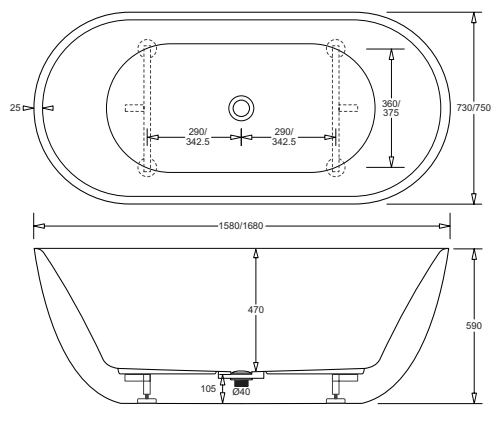

Welcome to Venezia – where luxury meets innovation.

FREESTANDING BATHS

VENEZIA FREESTANDING ACRYLIC BATH

JBFS158 - 1580 X 730 X 590

JBFS168 - 1680 X 750 X 590

- Fashionable European styling in durable gloss-white sanitary grade acrylic
- Generous depth and capacity
- Available in two sizes
- 40mm pop-up dome waste with overflow included (PW10)
- 40mm pop-down waste available in 5 attractive finishes
- Easy installation with concealed adjustable legs
- Capacity 250L (JBFS158), 280L (JBFS168)

PW10 - Chrome

BACK TO WALL BATHS

VENEZIA BACK TO WALL ACRYLIC BATH

JBBTW150 - 1500 x 700 x 590

JBBTW170 - 1700 x 800 x 560

- Fashionable European styling in durable gloss-white sanitary grade acrylic
- One side fits flush to the wall
- Available in two sizes
- 40mm pop-up dome waste with overflow included (PW10)
- 40mm pop-down waste available in 5 attractive finishes
- Easy installation with concealed adjustable legs
- Capacity 240L (JBBTW150), 270L (JBBTW170)