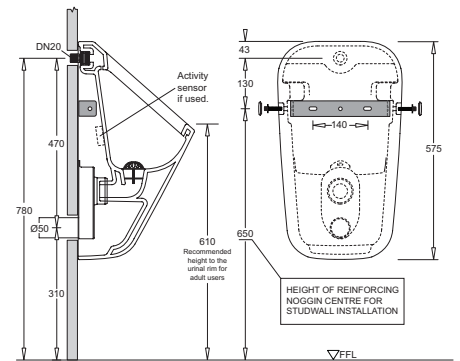

VENEZIA URINALS

VENEZIA URINAL JURV100

- WELS 6 Star 0.8L/flush. U00476
- Latest Microwave Sentinel™ Sensor Technology
- Microwave sensors can operate through the VC - no need to place them elsewhere in the room
- Wiring configuration makes maintenance easy
- Stadium Mode reduces water usage during ultra-high use
- Vandal resistant stainless steel waste dome