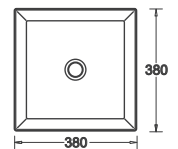

LIGHT

40% lighter than conventional design basins of a similar size

VENEZIA SQUARE COUNTER TOP VESSEL

WHITE
JBSV038.PW6

SAND
JBSV038S.PW6

ASH
JBSV038A.PW6

MATTE BLACK
JBSV038MB.PW6

- Supplied with Chrome Pop-up Waste 32mm
- Capacity 10.4L
- 120mm above the counter height
- No overflow
- No Taphole