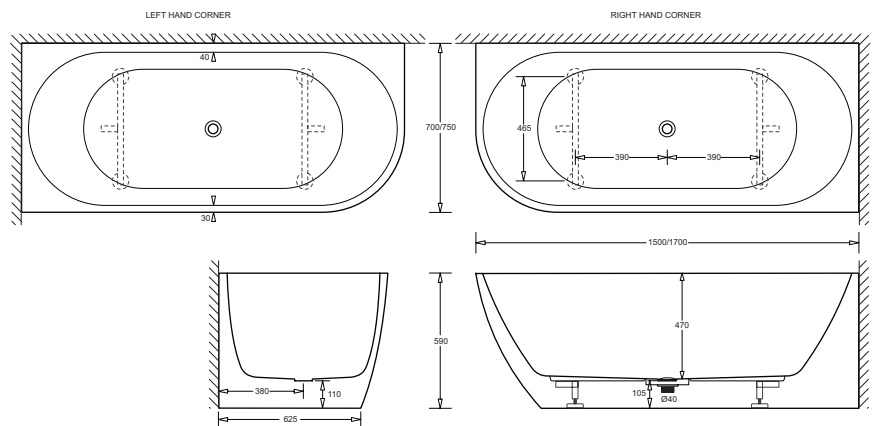

CORNER BATHS

VENEZIA CORNER ACRYLIC BATH

JBCL150 - 1500 X 700 X 590 (LEFT HAND)

JBCL170 - 1700 X 750 X 590 (LEFT HAND)

JBCR150 - 1500 X 700 X 590 (RIGHT HAND)

JBCR170 - 1700 X 750 X 590 (RIGHT HAND)

- Fashionable European styling in durable gloss-white sanitary grade acrylic
- Available in two sizes and Left and Right corner options
- 40mm pop-up dome waste with overflow included (PW10)
- 40mm pop-down waste available in 5 attractive finishes
- Easy installation with concealed adjustable legs
- Capacity 270L (JBCL/R150), 330L (JBCL/R170)

Optional Parts (not included)

40mm Pop-Down Waste With Overflow

PW8 - Chrome

PW8B - Matte Black

PW8PGM - Gunmetal

PW8PBN - Brushed Nickel

PW8PBB - Brushed Brass

40mm Pop-Up Dome Waste With Overflow

PW10 - Chrome