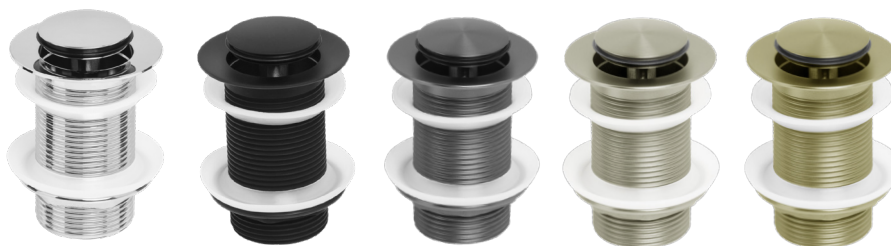

VENEZIA POP-UP WASTE 32MM

Code

- PW6
  Chrome
- PW6EMB
  Matte Black
- PW6EGM
  Gun Metal
- PW6PBN
  PVD Brushed Nickel
- PW6PBB
  PVD Brushed Brass