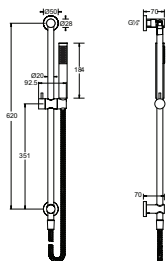

VENEZIA WALL MOUNTED SHOWERS

Venezia Shower timeless and minimalistic design compliments any personalised bathroom style with a range of colour options such as everlasting chrome, bold matte black, confident gun metal, elegant brushed nickel or lavish brushed brass.

- Built in water inlet point, eliminating the need of a separate elbow
- Good retrofit solution due to adjustable bottom fixation brackets for flexible installation
- Easy maintenance, silicon jets reduce the build up of limescale & calcium deposits, ensuring long lasting shower performance
- WELS 3 Star, 9L/min

VENEZIA RAIL SHOWER

Code

- JTV19CH
  Chrome
- JTV19EMB
  Matte Black
- JTV19EGM
  Gun Metal
- JTV19PBN
  PVD Brushed Nickel
- JTV19PBB
  PVD Brushed Brass

- WELS 5 Star, 6L/min. T38523