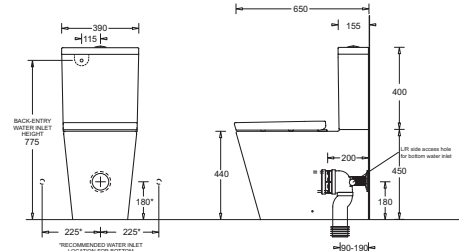

FLUSH BUTTONS