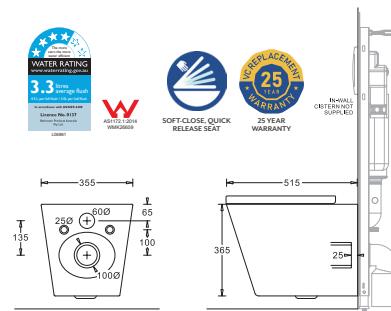

ECONOFUSH FRAMED & UNFRAMED IN-WALL CISTERNS

Choose one of our in-wall cisterns and mechanical push buttons to complete the look of a sleek and minimalist feel in your bathroom.