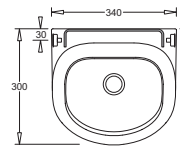

VENEZIA URINALS

VENEZIA URINAL JURV100

- WELS 6 Star 0.8L/flush. U00476
- Latest Microwave Sentinel™ Sensor Technology
- Microwave sensors can operate through the VC - no need to place them elsewhere in the room
- Wiring configuration makes maintenance easy
- Stadium Mode reduces water usage during ultra-high use
- Vandal resistant stainless steel waste dome

SENTINEL™ URINAL FLUSHING SYSTEMS - Rough in Kit (not Including Sensor)

JURS400

- Stadium Mode reduces water usage during ultra-high use
- For use with back (concealed) water entry urinal
- Option stainless steel cover plate available (JUR900)
- WELS 6 Star 0.8L/flush. U00475