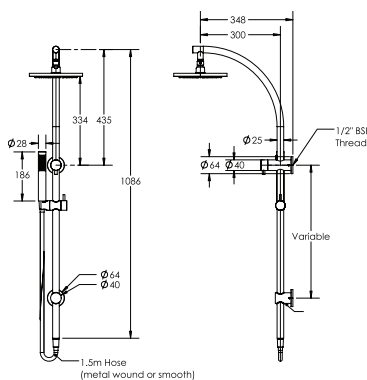

VENEZIA SHOWER SYSTEMS

VENEZIA TWIN SHOWER

Code

- JTV21CH
  Chrome
- JTV21EMB
  Matte Black
- JTV21EGM
  Gun Metal
- JTV21PBN
  PVD Brushed Nickel
- JTV21PBB
  PVD Brushed Brass

- WELS 5 Star, 6L/min. T38523