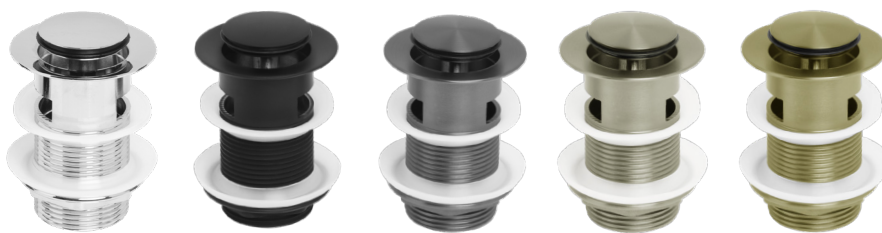

Code

-  JACV115CH
Chrome
-  JACV115EMB
Matte Black
-  JACV115EGM
Gun Metal
-  JACV115PBN
PVD Brushed Nickel
-  JACV115PBB
PVD Brushed Brass

VENEZIA POP-UP WASTE 32MM WITH OVERFLOW

Code

-  PW5
Chrome
-  PW5EMB
Matte Black
-  PW5EGM
Gun Metal
-  PW5PBN
PVD Brushed Nickel
-  PW5PBB
PVD Brushed Brass