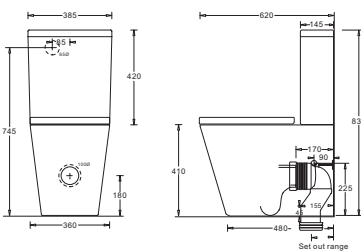

FLUSH BUTTONS