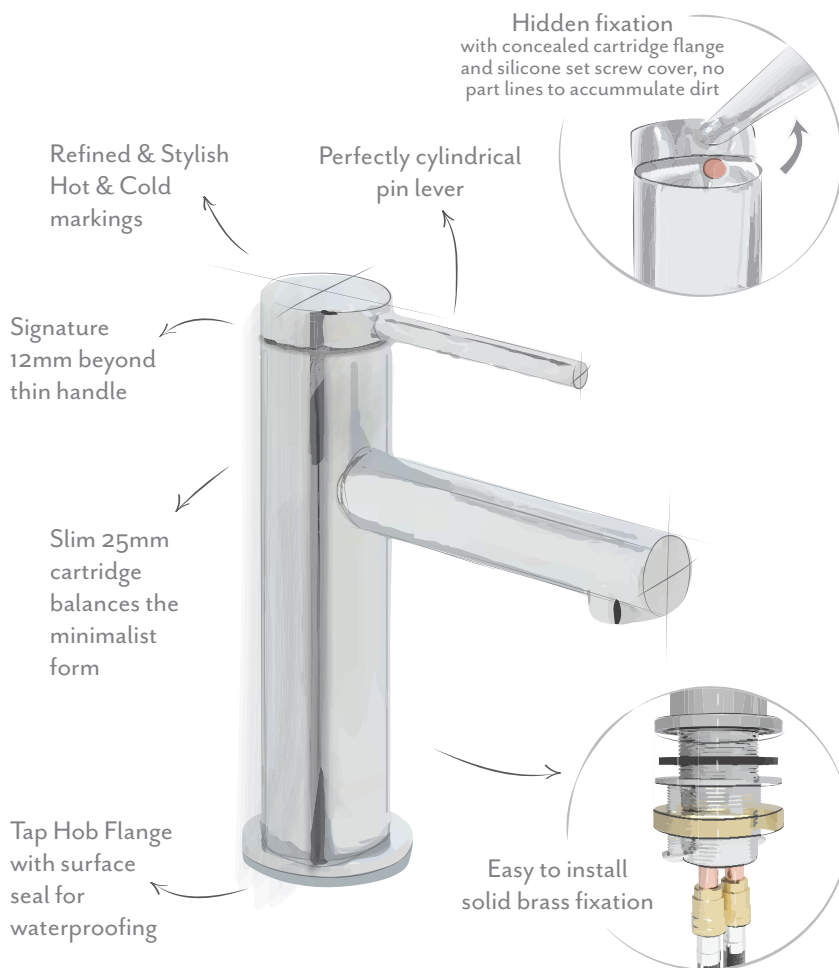

ENEZIA ALTERNATIVE FINISHES

Create a SEAMLESS BATHROOM design by using the Venezia range designed together to provide an ALL-MATCHING RANGE of tapware, showers & accessories.

PERSONALISE to your own taste by selecting from a range of COLOUR OPTIONS such as everlasting Chrome, bold Matte Black, confident Gun Metal, elegant Brushed Nickel or lavish Brushed Brass.

TECHNOLOGIES

E: ELECTROPLATING

FINGERPRINT PROOF

SCRATCH RESISTANT

Electroplating is a process that involves the use of an electrical current to deposit a thin layer of metal onto a conductive substrate. The process is done by immersing the substrate into a solution containing the metal ions that will be deposited, and then passing an electrical current through the solution.

PVD: PHYSICAL VAPOUR DEPOSITION

HARDEST MATERIAL

ENVIRONMENTAL FRIENDLY

PVD stands for Physical Vapor Deposition. It is a process used to deposit thin films of material onto a substrate. This is done by evaporating a solid material into a vapor and then depositing the vapor onto the substrate. PVD is an environmentally friendly process that produces no hazardous waste, making it a suitable alternative to other processes like electroplating.