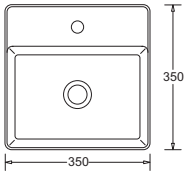

VENEZIA SQUARE COUNTER TOP BASIN

- Supplied with Chrome Pop-up Waste 32mm
- Capacity 5.9L
- 135mm above the counter height
- No overflow
- 1 Taphole