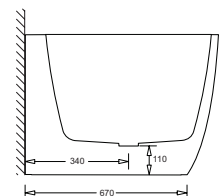

BACK TO WALL BATHS

VENEZIA BACK TO WALL ACRYLIC BATH

JBBTW150 - 1500 x 700 x 590

JBBTW170 - 1700 x 800 x 560

- Fashionable European styling in durable gloss-white sanitary grade acrylic
- One side fits flush to the wall
- Available in two sizes
- 40mm pop-up dome waste with overflow included (PW10)
- 40mm pop-down waste available in 5 attractive finishes
- Easy installation with concealed adjustable legs
- Capacity 240L (JBBTW150), 270L (JBBTW170)

Optional Parts (not included)

40mm Pop-Down Waste With Overflow

PW8 - Chrome

PW8B - Matte Black

PW8PGM - Gunmetal

PW8PBN - Brushed Nickel

PW8PBB - Brushed Brass

40mm Pop-Up Dome Waste With Overflow

PW10 - Chrome