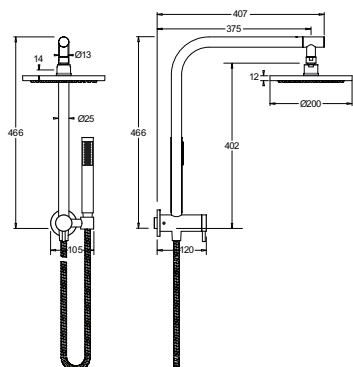

- WELS 5 Star, 6L/min. T38523

VENEZIA SHORT TWIN SHOWER

Code

-  JTV20CH
Chrome
-  JTV20EMB
Matte Black
-  JTV20EGM
Gun Metal
-  JTV20PBN
PVD Brushed Nickel
-  JTV20PBB
PVD Brushed Brass

- WELS 5 Star, 6L/min. T38523