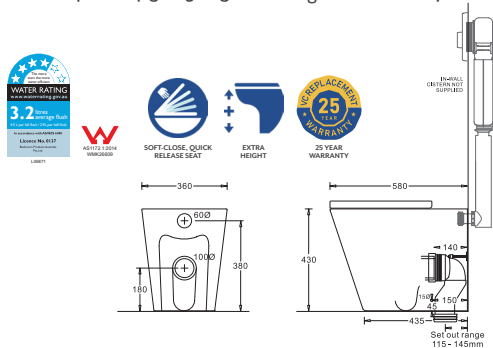

VENEZIA RIMLESS
JTTV711.315 | **WALL HUNG**

- Modern style wall hung vitreous china toilet suite
- Efficient rimless design for hygienic flushing
- Short projection pan suitable for small bathrooms
- Soft-close, quick release toilet seat made of Duroplast (Urea) material
- WELS 4 Star, 4.5/3L (3.3L average flush) Lo6861