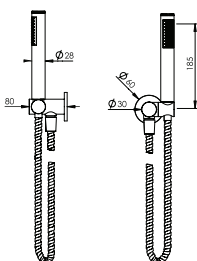

VENEZIA HAND SHOWER ON WALL BRACKET

Code

- JTV18CH
  Chrome
- JTV18EMB
  Matte Black
- JTV18EGM
  Gun Metal
- JTV18PBN
  PVD Brushed Nickel
- JTV18PBB
  PVD Brushed Brass

- WELS 5 Star, 6L/min. T38523