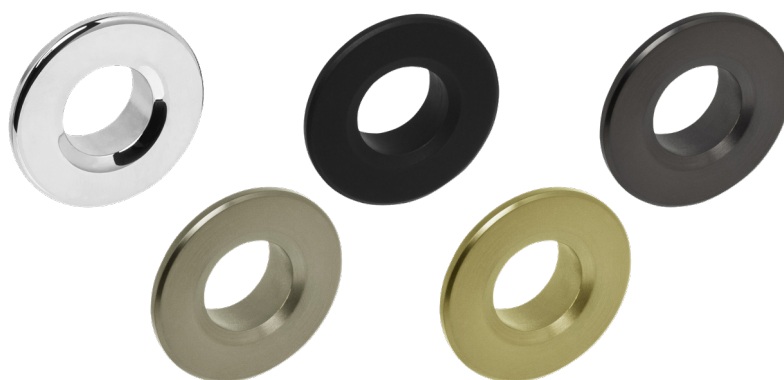

Compatible with

- 32mm waste outlets

VENEZIA ROUND BASIN OVERFLOW RING

Code

-  XJ64CH
Chrome
-  XJ64EMB
Matte Black
-  XJ64EGM
Gun Metal
-  XJ64PBN
PVD Brushed Nickel
-  XJ64PBB
PVD Brushed Brass

VENEZIA BATHS