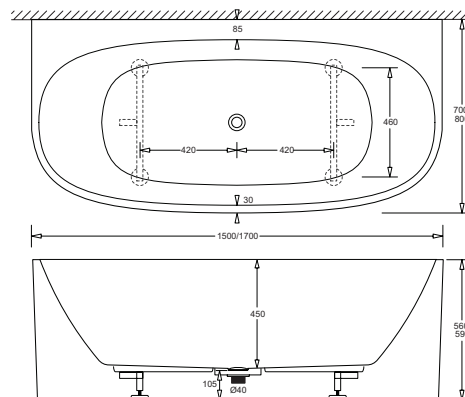

PW10 - Chrome

BACK TO WALL BATHS

VENEZIA BACK TO WALL ACRYLIC BATH

JBBTW150 - 1500 x 700 x 590

JBBTW170 - 1700 x 800 x 560

- Fashionable European styling in durable gloss-white sanitary grade acrylic
- One side fits flush to the wall
- Available in two sizes
- 40mm pop-up dome waste with overflow included (PW10)
- 40mm pop-down waste available in 5 attractive finishes
- Easy installation with concealed adjustable legs
- Capacity 240L (JBBTW150), 270L (JBBTW170)

PW10 - Chrome

CORNER BATHS

VENEZIA CORNER ACRYLIC BATH

JBCL150 - 1500 X 700 X 590 (LEFT HAND)

JBCL170 - 1700 X 750 X 590 (LEFT HAND)

JBCR150 - 1500 X 700 X 590 (RIGHT HAND)

JBCR170 - 1700 X 750 X 590 (RIGHT HAND)

- Fashionable European styling in durable gloss-white sanitary grade acrylic
- Available in two sizes and Left and Right corner options
- 40mm pop-up dome waste with overflow included (PW10)
- 40mm pop-down waste available in 5 attractive finishes
- Easy installation with concealed adjustable legs
- Capacity 270L (JBCL/R150), 330L (JBCL/R170)