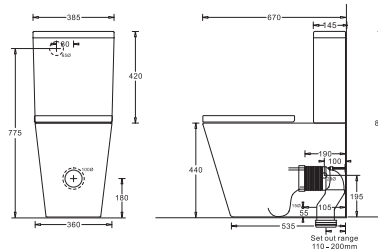

FLUSH BUTTONS