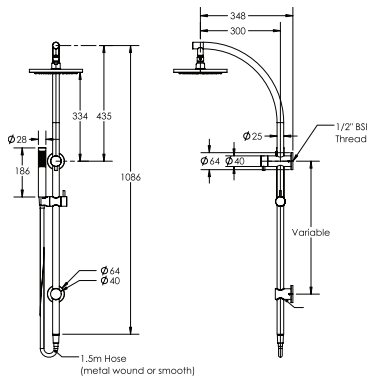

VENEZIA SHOWER SYSTEMS

VENEZIA TWIN SHOWER

Code

- JTV21CH
  Chrome
- JTV21EMB
  Matte Black
- JTV21EGM
  Gun Metal
- JTV21PBN
  PVD Brushed Nickel
- JTV21PBB
  PVD Brushed Brass

- WELS 3 Star, 9L/min. S16052