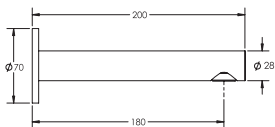

BATH SPOUT

Code

- JTV02CH
  Chrome
- JTV02EMB
  Matte Black
- JTV02EGM
  Gun Metal
- JTV02PBN
  PVD Brushed Nickel
- JTV02PBB
  PVD Brushed Brass