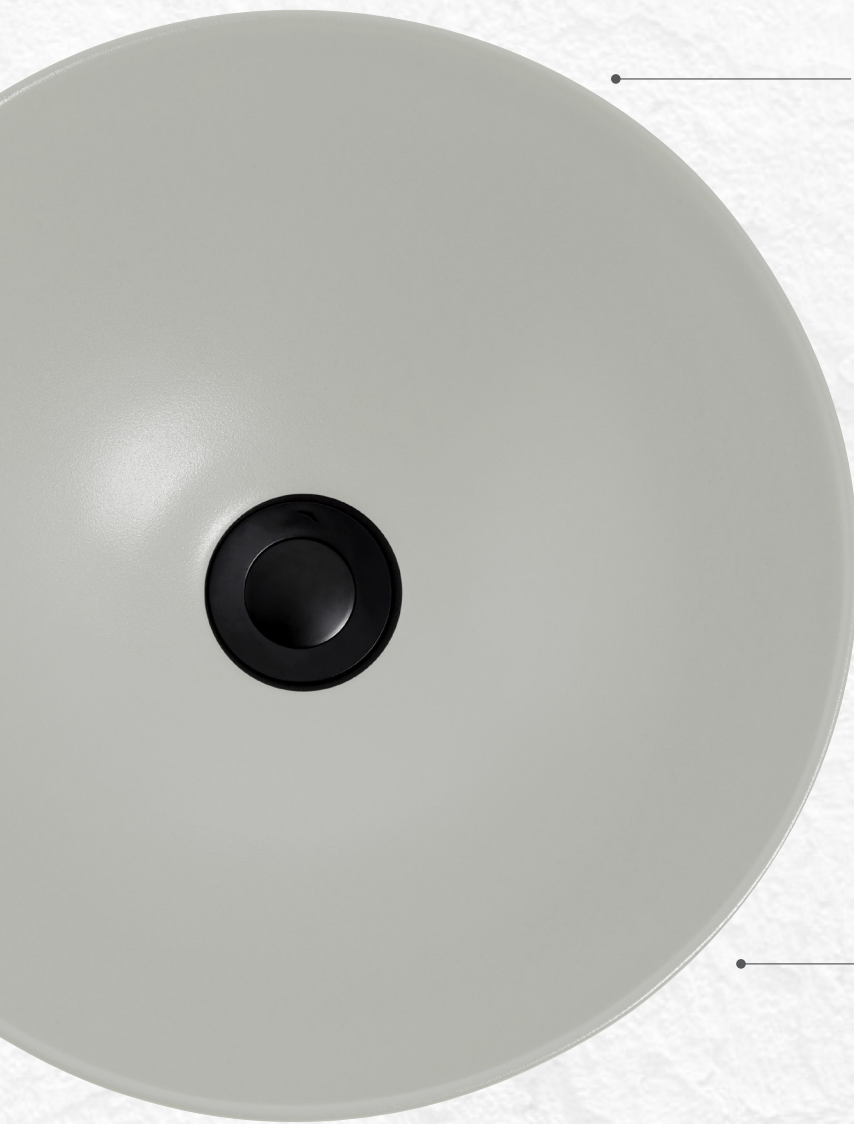

TITANIUM
TECHNOLOGY

VENEZIA ROUND COUNTER TOP VESSEL

WHITE
JBSV039.PW7

SAND
JBSV039S.PW7

ASH
JBSV039A.PW7

MATTE BLACK
JBSV039MB.PW7

- Supplied with Chrome Pop-down Waste 32mm outlet with decorative ceramic cover cap
- Capacity 8.1L
- 130mm above the counter height
- No overflow
- No Taphole