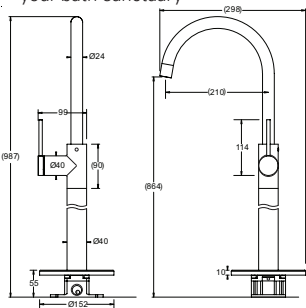

VENEZIA SHOWER & OVERHEAD

VENEZIA FREESTANDING BATH FILLER

Code

-  JTV14CH
Chrome
-  JTV14EMB
Matte Black
-  JTV14EGM
Gun Metal
-  JTV14PBN
PVD Brushed Nickel
-  JTV14PBB
PVD Brushed Brass

- Subtle yet eye opening centrepiece in your bathroom, brings luxury without compromising on comfort and functionality
- Can be paired with hand shower on wob (JTV18xxx) ideal to complete your bath sanctuary