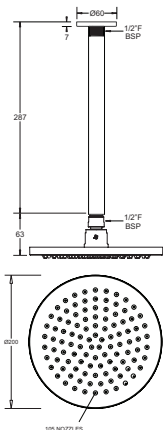

VENEZIA OVERHEAD SHOWER WITH CEILING SHOWER 300MM ARM

Code

- JTV12CH.JTV07CH
  Chrome
- JTV12EMB.JTV07EMB
  Matte Black
- JTV12EGM.JTV07EGM
  Gun Metal
- JTV12PBN.JTV07PBN
  PVD Brushed Nickel
- JTV12PBB.JTV07PBB
  PVD Brushed Brass

- WELS 3 Star, 8L/min. S15880