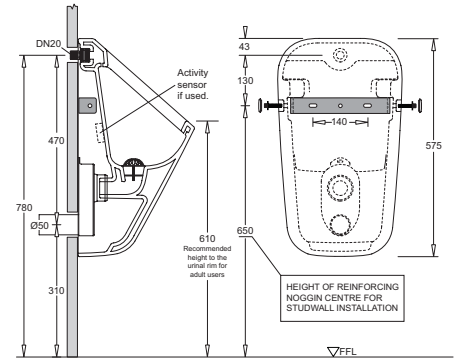

VENEZIA URINALS

VENEZIA URINAL JURV100

- WELS 6 Star 0.8L/flush. U00476
- Latest Microwave Sentinel™ Sensor Technology
- Microwave sensors can operate through the VC - no need to place them elsewhere in the room
- Wiring configuration makes maintenance easy
- Stadium Mode reduces water usage during ultra-high use
- Vandal resistant stainless steel waste dome