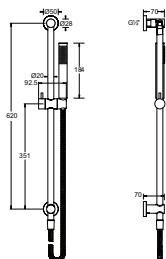

VENEZIA WALL MOUNTED SHOWERS

Venezia Shower timeless and minimalistic design compliments any personalised bathroom style with a range of colour options such as everlasting chrome, bold matte black, confident gun metal, elegant brushed nickel or lavish brushed brass.

- Built in water inlet point, eliminating the need of a separate elbow
- Good retrofit solution due to adjustable bottom fixation brackets for flexible installation
- Easy maintenance, silicon jets reduce the build up of limescale & calcium deposits, ensuring long lasting shower performance
- WELS 3 Star, 9L/min

VENEZIA RAIL SHOWER

Code

- JTV19CH
  Chrome
- JTV19EMB
  Matte Black
- JTV19EGM
  Gun Metal
- JTV19PBN
  PVD Brushed Nickel
- JTV19PBB
  PVD Brushed Brass

- WELS 3 Star, 9L/min. S16877