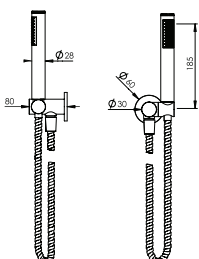

VENEZIA HAND SHOWER ON WALL BRACKET

Code

- JTV18CH
  Chrome
- JTV18EMB
  Matte Black
- JTV18EGM
  Gun Metal
- JTV18PBN
  PVD Brushed Nickel
- JTV18PBB
  PVD Brushed Brass

- WELS 3 Star, 9L/min. S15873