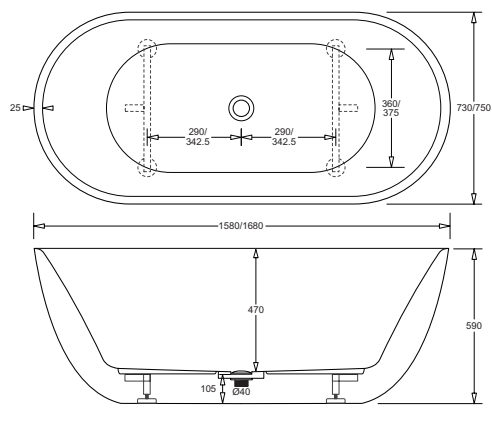

Welcome to Venezia – where luxury meets innovation.

FREESTANDING BATHS

VENEZIA FREESTANDING ACRYLIC BATH

JBFS158 - 1580 X 730 X 590

JBFS168 - 1680 X 750 X 590

- Fashionable European styling in durable gloss-white sanitary grade acrylic
- Generous depth and capacity
- Available in two sizes
- 40mm pop-up dome waste with overflow included (PW10)
- 40mm pop-down waste available in 5 attractive finishes
- Easy installation with concealed adjustable legs
- Capacity 250L (JBFS158), 280L (JBFS168)

PW10 - Chrome

BACK TO WALL BATHS

VENEZIA BACK TO WALL ACRYLIC BATH

JBBTW150 - 1500 x 700 x 590

JBBTW170 - 1700 x 800 x 560

- Fashionable European styling in durable gloss-white sanitary grade acrylic
- One side fits flush to the wall
- Available in two sizes
- 40mm pop-up dome waste with overflow included (PW10)
- 40mm pop-down waste available in 5 attractive finishes
- Easy installation with concealed adjustable legs
- Capacity 240L (JBBTW150), 270L (JBBTW170)