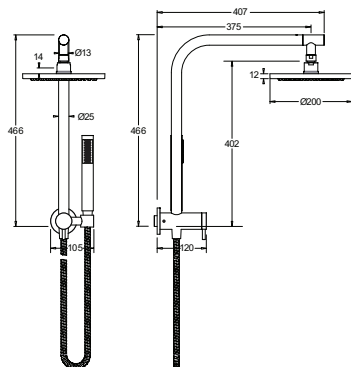

- WELS 3 Star, 9L/min. S16052

VENEZIA SHORT TWIN SHOWER

Code

-  JTV20CH
Chrome
-  JTV20EMB
Matte Black
-  JTV20EGM
Gun Metal
-  JTV20PBN
PVD Brushed Nickel
-  JTV20PBB
PVD Brushed Brass

- WELS 3 Star, 9L/min. S16066