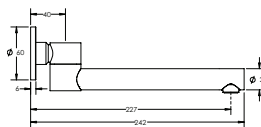

BATH SPOUT

Code

-  JTV02CH
Chrome
-  JTV02EMB
Matte Black
-  JTV02EGM
Gun Metal
-  JTV02PBN
PVD Brushed Nickel
-  JTV02PBB
PVD Brushed Brass

VENEZIA SWIVEL BATH SPOUT

Code

-  JTV08CH
Chrome
-  JTV08EMB
Matte Black
-  JTV08EGM
Gun Metal
-  JTV08PBN
PVD Brushed Nickel
-  JTV08PBB
PVD Brushed Brass