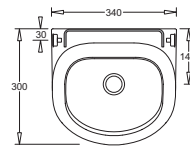

VENEZIA URINALS

VENEZIA URINAL JURV100

- WELS 6 Star 0.8L/flush. U00476
- Latest Microwave Sentinel™ Sensor Technology
- Microwave sensors can operate through the VC - no need to place them elsewhere in the room
- Wiring configuration makes maintenance easy
- Stadium Mode reduces water usage during ultra-high use
- Vandal resistant stainless steel waste dome

SENTINEL™ URINAL FLUSHING SYSTEMS - Rough in Kit (not Including Sensor)

JURS400

- Stadium Mode reduces water usage during ultra-high use
- For use with back (concealed) water entry urinal
- Option stainless steel cover plate available (JUR900)
- WELS 6 Star 0.8L/flush. U00475