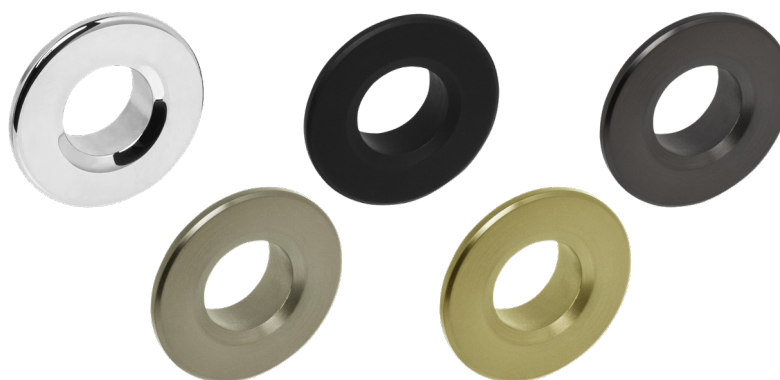

Compatible with

- 32mm waste outlets

VENEZIA ROUND BASIN OVERFLOW RING

Code

-  XJ64CH
Chrome
-  XJ64EMB
Matte Black
-  XJ64EGM
Gun Metal
-  XJ64PBN
PVD Brushed Nickel
-  XJ64PBB
PVD Brushed Brass

VENEZIA BATHS