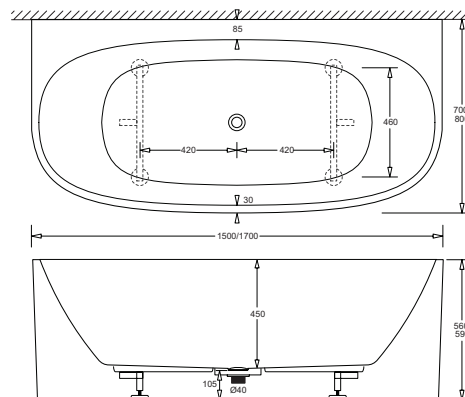

PW10 - Chrome

BACK TO WALL BATHS

VENEZIA BACK TO WALL ACRYLIC BATH

JBBTW150 - 1500 x 700 x 590

JBBTW170 - 1700 x 800 x 560

- Fashionable European styling in durable gloss-white sanitary grade acrylic
- One side fits flush to the wall
- Available in two sizes
- 40mm pop-up dome waste with overflow included (PW10)
- 40mm pop-down waste available in 5 attractive finishes
- Easy installation with concealed adjustable legs
- Capacity 240L (JBBTW150), 270L (JBBTW170)

PW10 - Chrome

CORNER BATHS

VENEZIA CORNER ACRYLIC BATH

JBCL150 - 1500 X 700 X 590 (LEFT HAND)

JBCL170 - 1700 X 750 X 590 (LEFT HAND)

JBCR150 - 1500 X 700 X 590 (RIGHT HAND)

JBCR170 - 1700 X 750 X 590 (RIGHT HAND)