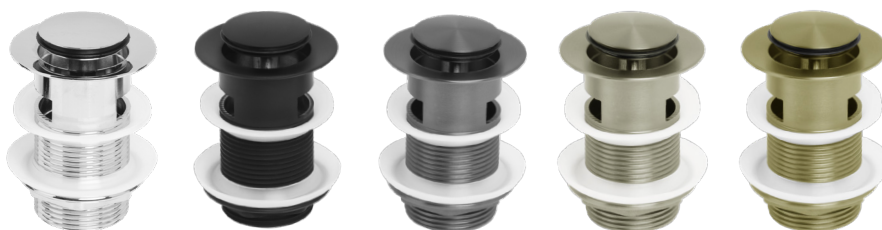

VENEZIA TOWEL RING

Code

-  JACV115CH
Chrome
-  JACV115EMB
Matte Black
-  JACV115EGM
Gun Metal
-  JACV115PBN
PVD Brushed Nickel
-  JACV115PBB
PVD Brushed Brass

VENEZIA POP-UP WASTE 32MM WITH OVERFLOW

Code

-  PW5
Chrome
-  PW5EMB
Matte Black
-  PW5EGM
Gun Metal
-  PW5PBN
PVD Brushed Nickel
-  PW5PBB
PVD Brushed Brass