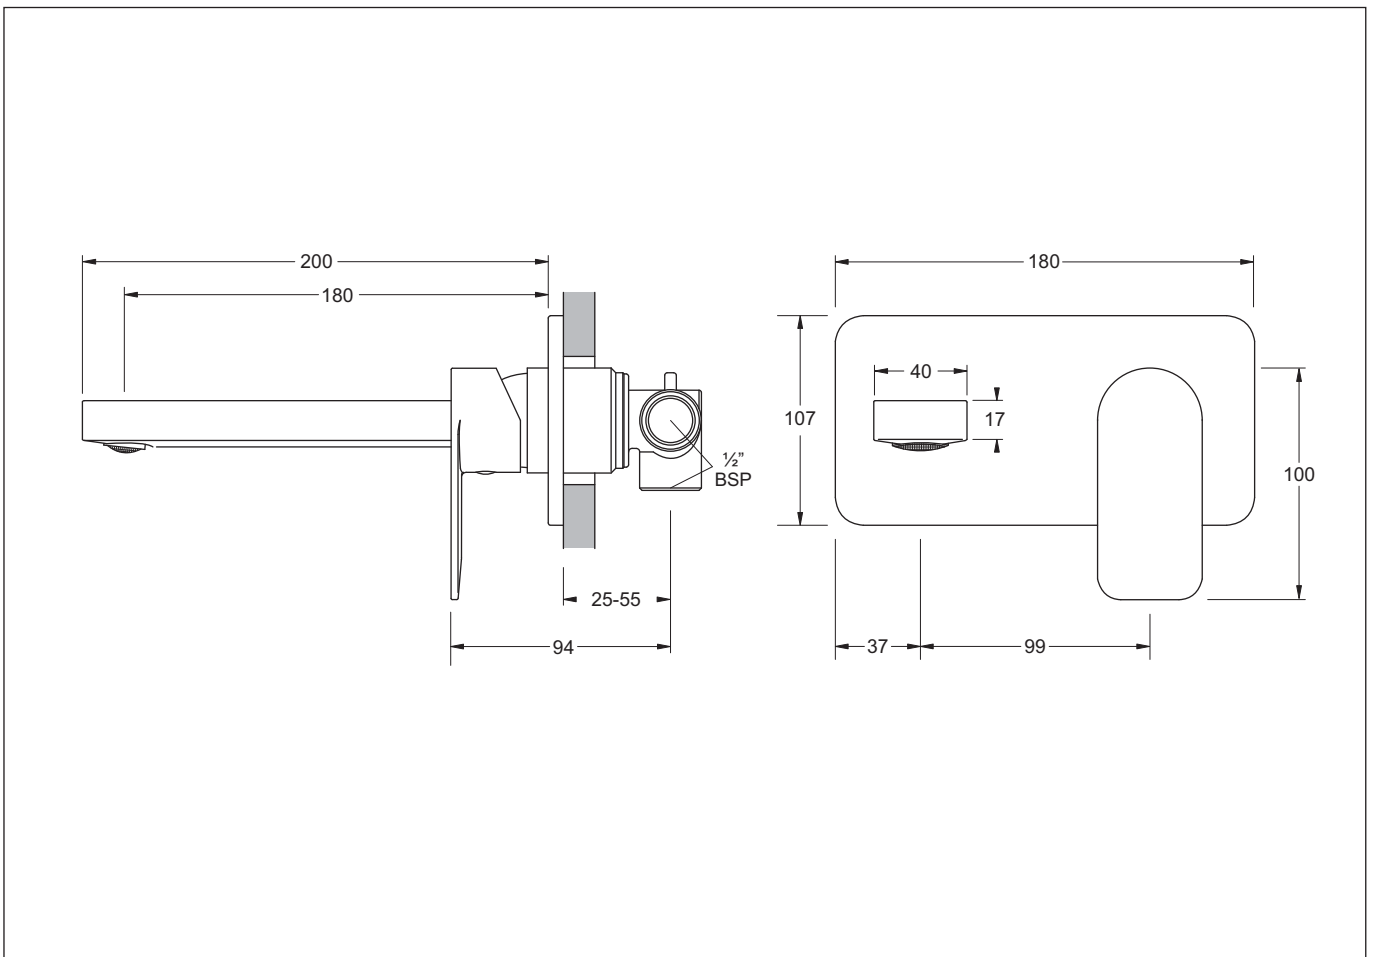

SARDINA WALL BATH/BASIN MIXER

SINGLE LEVER MIXER TAP WITH SPOUT

SARDINA BATH/BASIN MIXER

JohnsonSuisse
Bathroom Solutions

SINGLE LEVER MIXER TAP WITH SPOUT

- Attractively styled basin or bath mixer with a fixed spout
- Single lever activation with a flat lever design style
- Rectangular spout pattern with aerator
- Quality 35mm diameter ceramic disc provides accurate flow and mixing temperature control
- Cover plate adjustable to accommodate different wall/tile thicknesses
- [WELS 5 Star, 5 L/min. T36314](#)

Provided

Item	Description	Code
Toilet	Sardinia Wall Bath/Basin Mixer	MTS505
Installation	Instruction sheet, Allen key	✓

All dimensions are in millimetres and are subject to normal manufacturing variation.
As product development is ongoing BPA reserves the right to vary specifications without notice.
Bathroom Products Australia P/L ABN 87 079 297 617