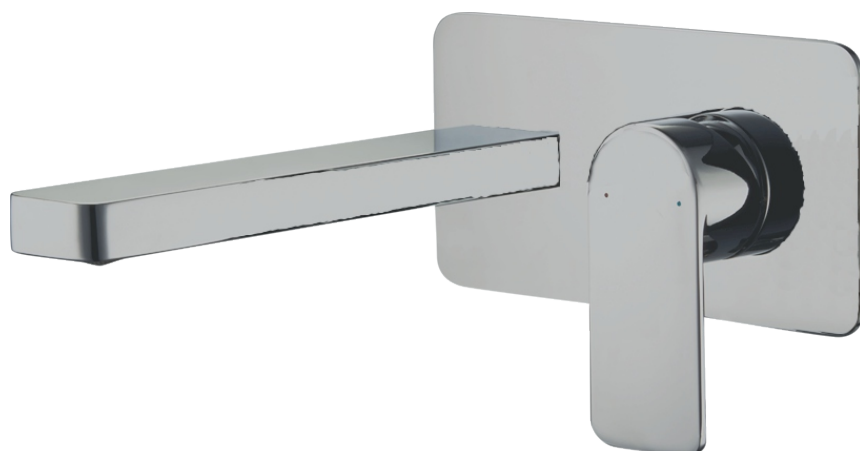

SARDINA WALL BATH/BASIN MIXER

SINGLE LEVER MIXER TAP WITH SPOUT

SARDINA BATH/BASIN MIXER

JohnsonSuisse
Bathroom Solutions

SINGLE LEVER MIXER TAP WITH SPOUT

- Attractively styled basin or bath mixer with a fixed spout
- Single lever activation with a flat lever design style
- Rectangular spout pattern with aerator
- Quality 35mm diameter ceramic disc provides accurate flow and mixing temperature control
- Cover plate adjustable to accommodate different wall/tile thicknesses
- [WELS 5 Star, 5 L/min. T36314](#)

Provided

Item	Description	Code
Toilet	Sardinia Wall Bath/Basin Mixer	MTS505
Installation	Instruction sheet, Allen key	✓

All dimensions are in millimetres and are subject to normal manufacturing variation.
As product development is ongoing BPA reserves the right to vary specifications without notice.
Bathroom Products Australia P/L ABN 87 079 297 617