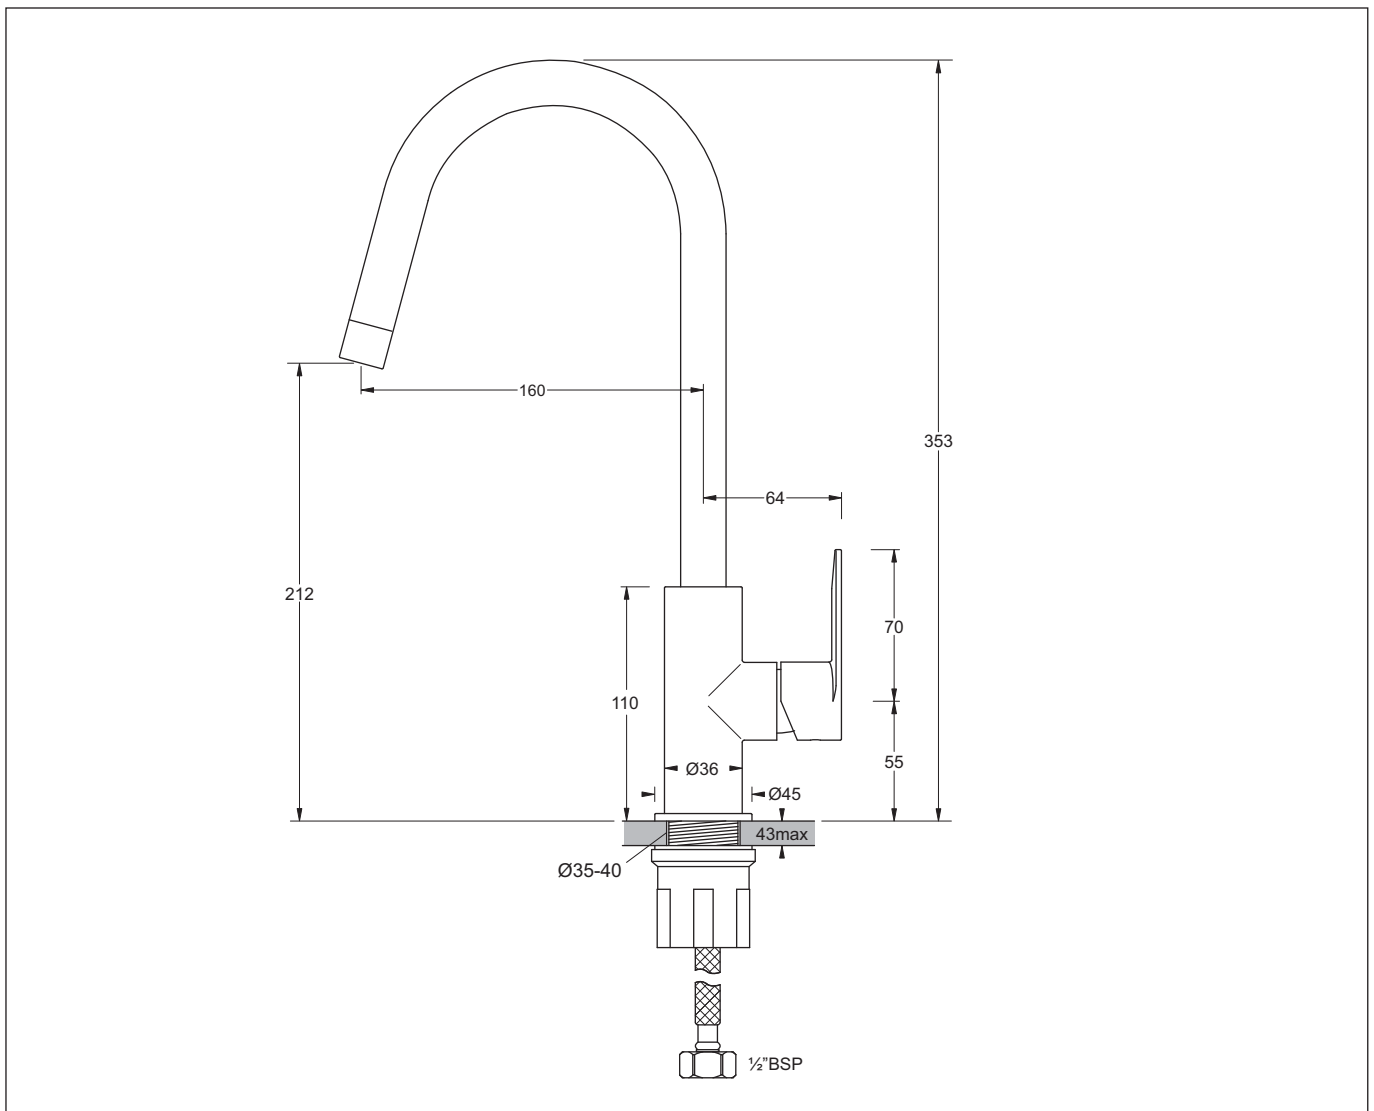

# SARDINA SINK MIXER

SINK MIXER WITH CURVED SPOUT

## SINK MIXER WITH CURVED SPOUT

- Attractively styled sink mixer with a swivel spout
- Single quarter turn lever activation for hot and cold with a flat lever design style
- Tall curved spout pattern with aerator
- Quality 25mm diameter ceramic disc provides accurate flow and mixing temperature control
- Adjustable fixings to accommodate benchtop thicknesses up to 43mm
- [WELS 5 Star, 5.5 L/min. T37412](#)

Provided		
Item	Description	Code
Toilet	Sardina Sink Mixer	MTS403
Installation	Instruction sheet	✓

All dimensions are in millimetres and are subject to normal manufacturing variation.  
As product development is ongoing BPA reserves the right to vary specifications without notice.  
Bathroom Products Australia P/L ABN 87 079 297 617