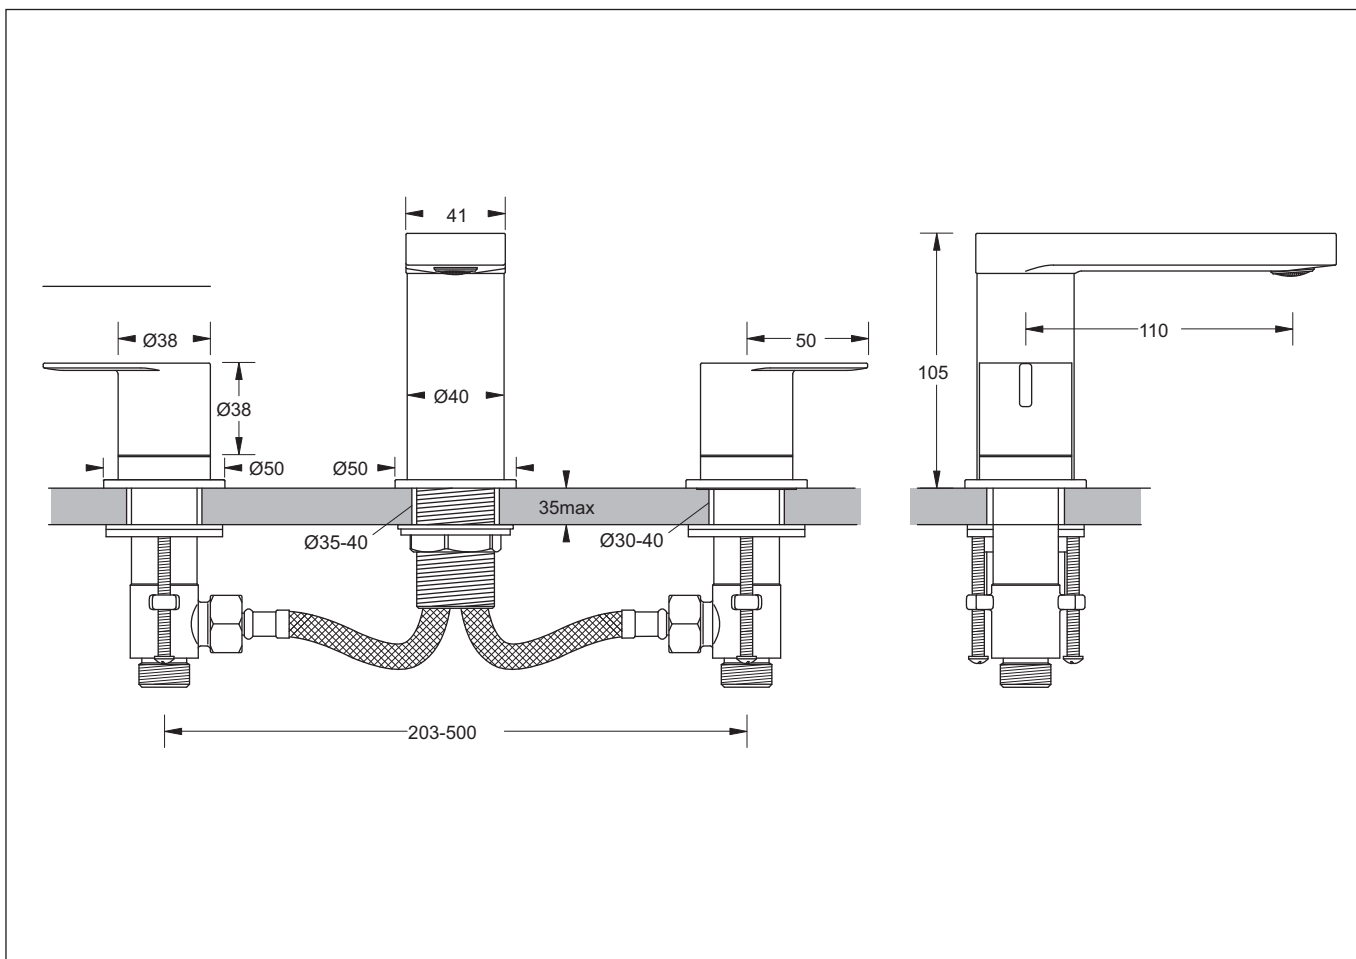

# SARDINA BASIN SET

TWIN TAPS WITH SPOUT

## TWIN TAPS WITH SPOUT

- Attractively styled basin set with a fixed spout
- Separate quarter turn lever activation for hot and cold with a flat lever design style
- Rectangular spout pattern with aerator
- Quality 35mm diameter ceramic discs provides accurate flow and mixing temperature control
- Adjustable fixings to accommodate benchtop thicknesses up to 35mm
- [WELS 5 Star, 5 L/min. T36313](#)

### Provided

Item	Description	Code
Toilet	Sardina Basin Set	MTS313
Installation	Instruction sheet, Allen key	✓

All dimensions are in millimetres and are subject to normal manufacturing variation.  
As product development is ongoing BPA reserves the right to vary specifications without notice.  
Bathroom Products Australia P/L ABN 87 079 297 617