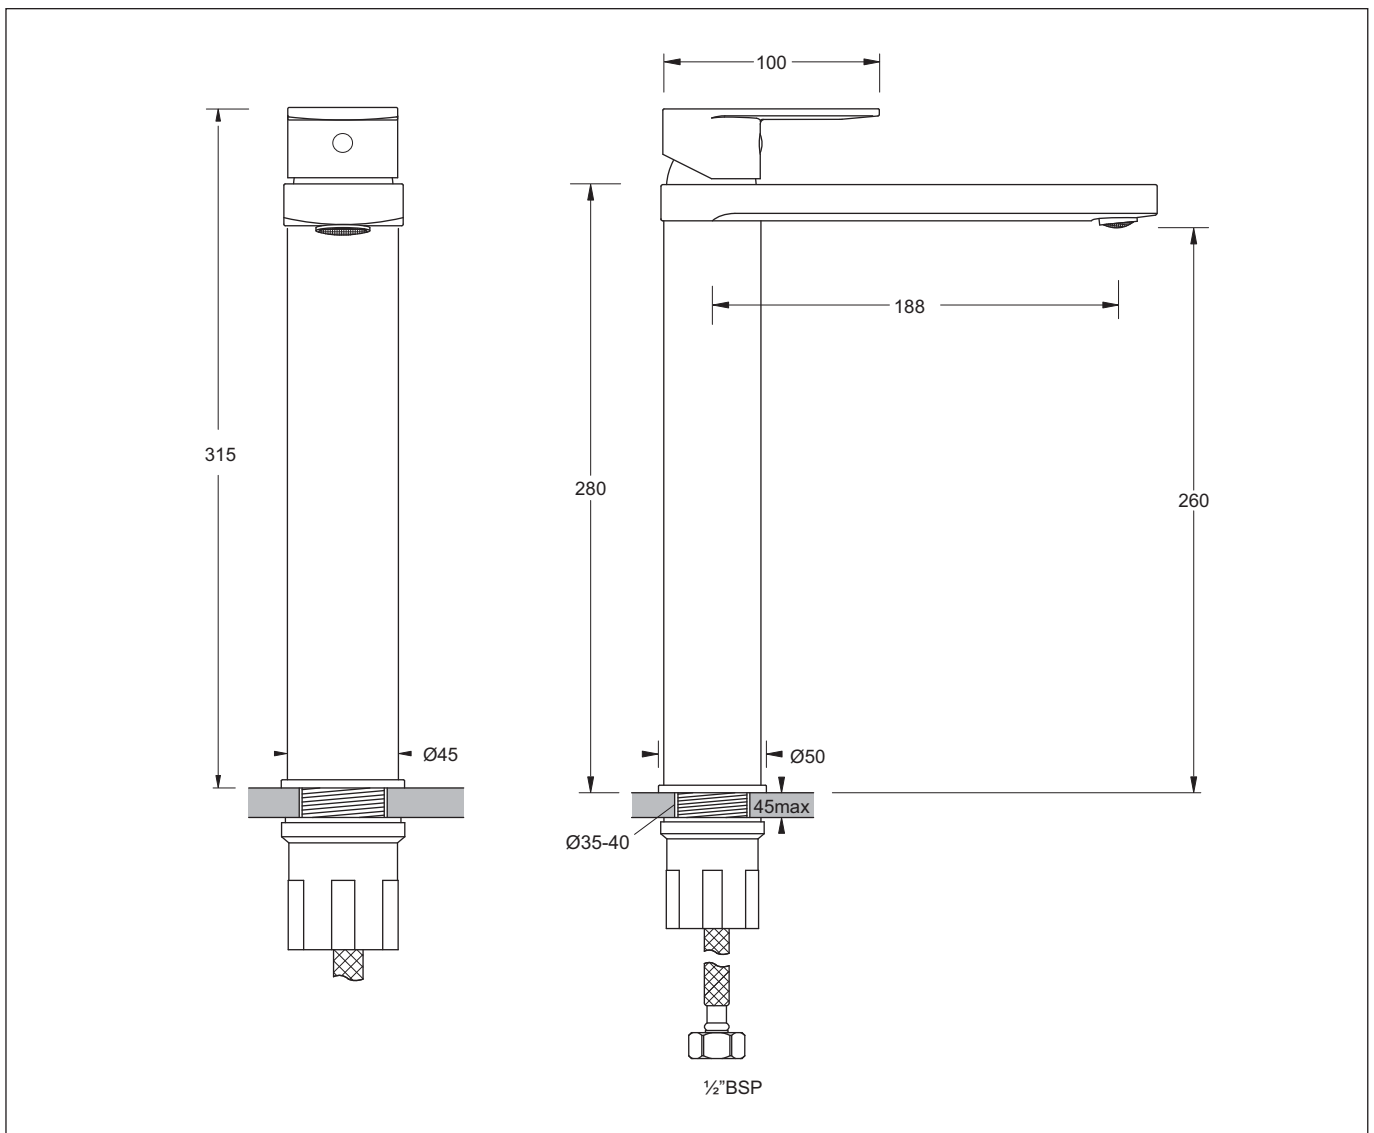

SARDINA XTRA BASIN MIXER

TALL SINGLE LEVER MIXER TAP

SARDINA XTRA BASIN MIXER

JohnsonSuisse
Bathroom Solutions

TALL SINGLE LEVER MIXER TAP

- Attractively styled basin mixer with a fixed spout
- Extra height suitable for bench mounting with vessel type basins
- Single lever activation with a flat lever design style
- Rectangular spout pattern with aerator
- Quality 35mm diameter ceramic disc provides accurate flow and mixing temperature control
- Simple water supply connection via two fitted flexihoses
- Easy-to-use backnut arrangement for simple fitting
- **WELS 6 Star, 4.5 L/min. T36395**

Provided

Item	Description	Code
Tapware	Sardina Tall Basin Mixer	MTS223
Installation	Instruction sheet	✓

All dimensions are in millimetres and are subject to normal manufacturing variation.
As product development is ongoing BPA reserves the right to vary specifications without notice.
Bathroom Products Australia P/L ABN 87 079 297 617