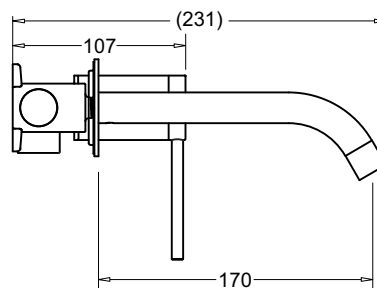

ENEZIA

WALL MOUNTED BASIN-BATH MIXER

JohnsonSuisse
Bathroom Solutions

CODE:
JTV505xxx

FEATURES

- Minimalistic design
- Ultra thin stylish pin lever handle
- Range of attractive finishes
- Durable DZR brass construction
- Simple, secure fixing system
- Matching showers and accessories

TECHNICAL DETAILS

- WELS Rating 5 Star - 6L/min.
- Operating Pressure 150-500kPa
- Operating Temperature 5-80°C
- 25mm Ceramic disc cartridge
- Flexihose connections ½" F BSP

WARRANTY

20 years product replacement
- Refer to T&C's at johnsonsuisse.com.au

Item	Finish	Code	WELS Rating	Reg.
Wall-mounted basin/bath mixer	Chrome	JTV505CH	WELS 5 Star, 6 L/min.	T38523
	Matte Black	JTV505EMB	WELS 5 Star, 6 L/min.	T38522
	Gun Metal	JTV505EGM	WELS 5 Star, 6 L/min.	T38524
	Brushed Brass	JTV505PBB	WELS 5 Star, 6 L/min.	T38522
	Brushed Nickel	JTV505PBN	WELS 5 Star, 6 L/min.	T38522

TECHNICAL DATA SHEET

SUPERSEDES ALL PREVIOUS ISSUES

All dimensions are in millimetres and are subject to normal manufacturing variation.
As product development is ongoing BPA reserves the right to vary specifications without notice.
Bathroom Products Australia P/L ABN 87 079 297 617