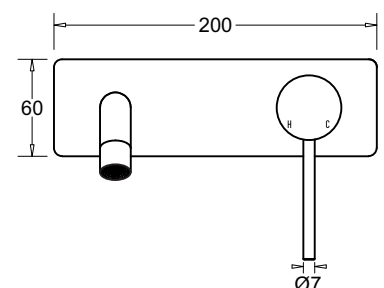

ENEZIA

WALL MOUNTED BASIN-BATH MIXER

JohnsonSuisse
Bathroom Solutions

CODE:
JTV505xxx

FEATURES

- Minimalistic design
- Ultra thin stylish pin lever handle
- Range of attractive finishes
- Durable DZR brass construction
- Simple, secure fixing system
- Matching showers and accessories

TECHNICAL DETAILS

- WELS Rating 5 Star - 6L/min.
- Operating Pressure 150-500kPa
- Operating Temperature 5-80°C
- 25mm Ceramic disc cartridge
- Flexihose connections ½" F BSP

WARRANTY

20 years product replacement
- Refer to T&C's at johnsonsuisse.com.au

Item	Finish	Code	WELS Rating	Reg.
Wall-mounted basin/bath mixer	Chrome	JTV505CH	WELS 5 Star, 6 L/min.	T38523
	Matte Black	JTV505EMB	WELS 5 Star, 6 L/min.	T38522
	Gun Metal	JTV505EGM	WELS 5 Star, 6 L/min.	T38524
	Brushed Brass	JTV505PBB	WELS 5 Star, 6 L/min.	T38522
	Brushed Nickel	JTV505PBN	WELS 5 Star, 6 L/min.	T38522

TECHNICAL DATA SHEET

SUPERSEDES ALL PREVIOUS ISSUES

All dimensions are in millimetres and are subject to normal manufacturing variation.
As product development is ongoing BPA reserves the right to vary specifications without notice.
Bathroom Products Australia P/L ABN 87 079 297 617