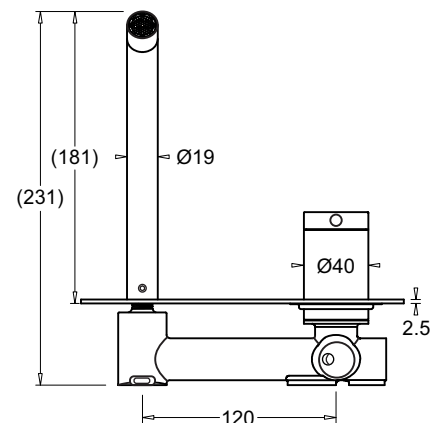

ENEZIA

WALL MOUNTED BASIN-BATH MIXER

JohnsonSuisse
Bathroom Solutions

CODE:
JTV505xxx

FEATURES

- Minimalistic design
- Ultra thin stylish pin lever handle
- Range of attractive finishes
- Durable DZR brass construction
- Simple, secure fixing system
- Matching showers and accessories

TECHNICAL DETAILS

- WELS Rating 5 Star - 6L/min.
- Operating Pressure 150-500kPa
- Operating Temperature 5-80°C
- 25mm Ceramic disc cartridge
- Flexihose connections ½" F BSP

WARRANTY

20 years product replacement
- Refer to T&C's at johnsonsuisse.com.au

Item	Finish	Code	WELS Rating	Reg.
Wall-mounted basin/bath mixer	Chrome	JTV505CH	WELS 5 Star, 6 L/min.	T38523
	Matte Black	JTV505EMB	WELS 5 Star, 6 L/min.	T38522
	Gun Metal	JTV505EGM	WELS 5 Star, 6 L/min.	T38524
	Brushed Brass	JTV505PBB	WELS 5 Star, 6 L/min.	T38522
	Brushed Nickel	JTV505PBN	WELS 5 Star, 6 L/min.	T38522

TECHNICAL DATA SHEET

SUPERSEDES ALL PREVIOUS ISSUES

All dimensions are in millimetres and are subject to normal manufacturing variation.
As product development is ongoing BPA reserves the right to vary specifications without notice.
Bathroom Products Australia P/L ABN 87 079 297 617