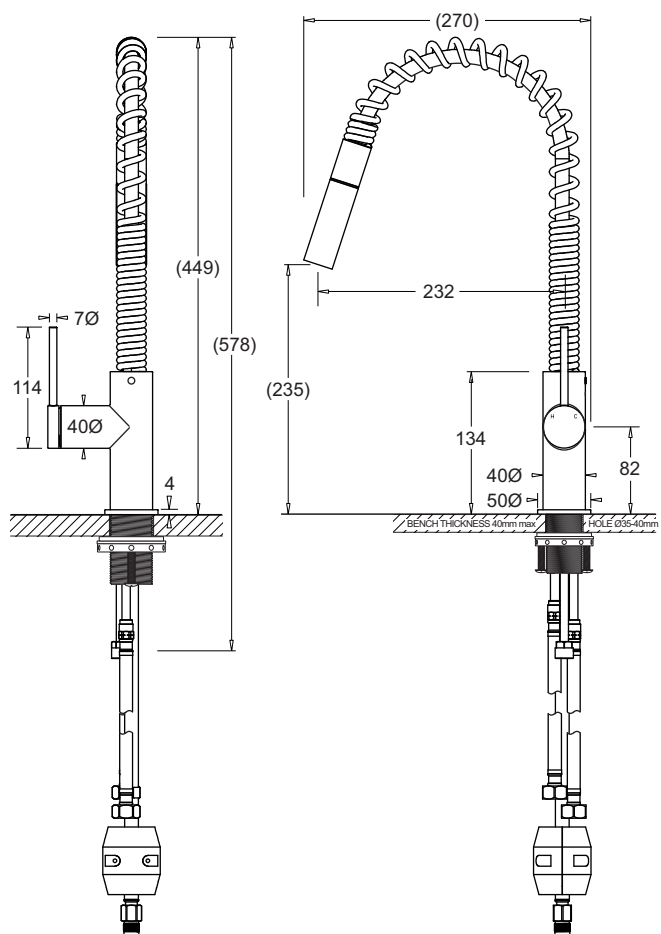

VENEZIA

JohnsonSuisse
Bathroom Solutions

GOOSENECK SINK MIXER WITH PULL-OUT SPRING HOSE

CODE:
JTV406xxx

FEATURES

- Minimalistic design
- Ultra thin stylish pin lever handle
- Convenient spring-supported, pull-down hose for effective rinsing
- Range of attractive finishes
- Durable DZR brass construction
- Simple, secure fixing system

TECHNICAL DETAILS

- WELS Rating 5 Star - 5.5L/min.
- Operating Pressure 150-500kPa
- Operating Temperature 5-80°C
- 35mm Ceramic disc cartridge
- Flexihose connections ½" F BSP

WARRANTY

20 years product replacement
- Refer to T&C's at johnsonsuiss.com.au

Item	Finish	Code	WELS Rating	Reg.
Goose-neck pull-out spring sink mixer	Chrome	JTV406CH	WELS 5 Star, 5.5 L/min.	T38519
	Matte Black	JTV406EMB	WELS 5 Star, 5.5 L/min.	T38521
	Gun Metal	JTV406EGM	WELS 5 Star, 5.5 L/min.	T38520
	Brushed Brass	JTV406PBB	WELS 5 Star, 5.5 L/min.	T38519
	Brushed Nickel	JTV406PBN	WELS 5 Star, 5.5 L/min.	T38519

TECHNICAL DATA SHEET

SUPERSEDES ALL PREVIOUS ISSUES

All dimensions are in millimetres and are subject to normal manufacturing variation.
As product development is ongoing BPA reserves the right to vary specifications without notice.
Bathroom Products Australia P/L ABN 87 079 297 617