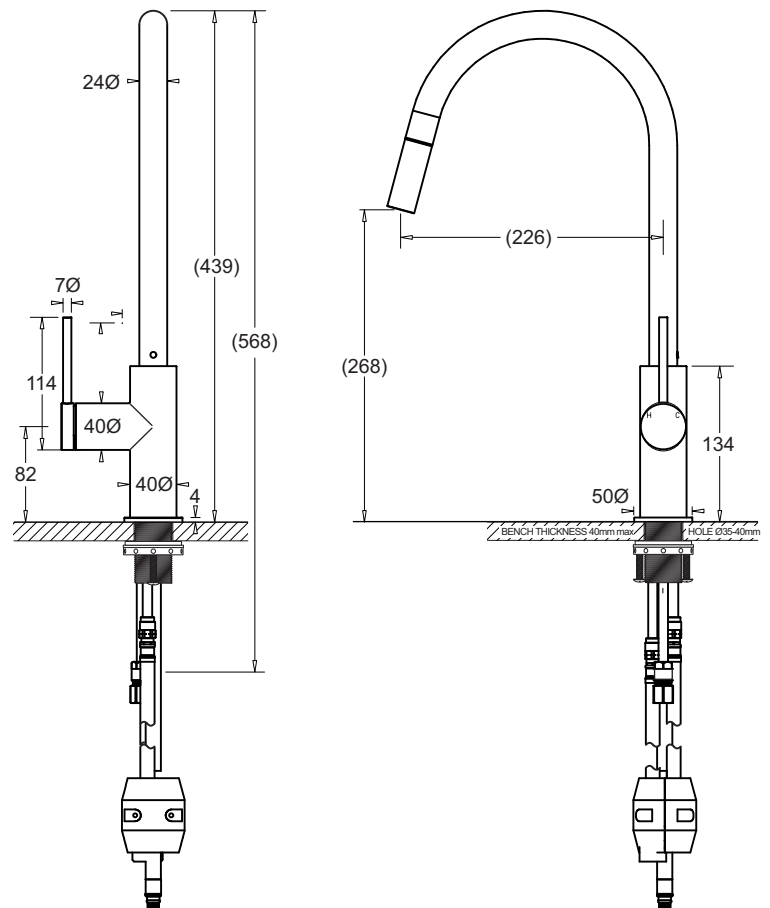

### FEATURES

- Minimalistic design
- Ultra thin stylish pin lever handle
- Convenient self-retracting, pull-out hose for effective rinsing
- Range of attractive finishes
- Durable DZR brass construction
- Simple, secure fixing system

### TECHNICAL DETAILS

- WELS Rating 5 Star - 5L/min.
- Operating Pressure 150-500kPa
- Operating Temperature 5-80°C
- 35mm Ceramic disc cartridge
- Flexihose connections ½" F BSP

### WARRANTY

20 years product replacement  
- Refer to T&C's at johnsonsuisse.com.au

Item	Finish	Code	WELS Rating	Reg.
Goose-neck pull-out sink mixer	Chrome	JTV405CH	WELS 5 Star, 5 L/min.	T38512
	Matte Black	JTV405EMB	WELS 5 Star, 5 L/min.	T38514
	Gun Metal	JTV405EGM	WELS 5 Star, 5 L/min.	T38513
	Brushed Brass	JTV405PBB	WELS 5 Star, 5 L/min.	T38512
	Brushed Nickel	JTV405PBN	WELS 5 Star, 5 L/min.	T38512

## TECHNICAL DATA SHEET

SUPERSEDES ALL PREVIOUS ISSUES

All dimensions are in millimetres and are subject to normal manufacturing variation. As product development is ongoing BPA reserves the right to vary specifications without notice.  
**Bathroom Products Australia P/L** ABN 87 079 297 617