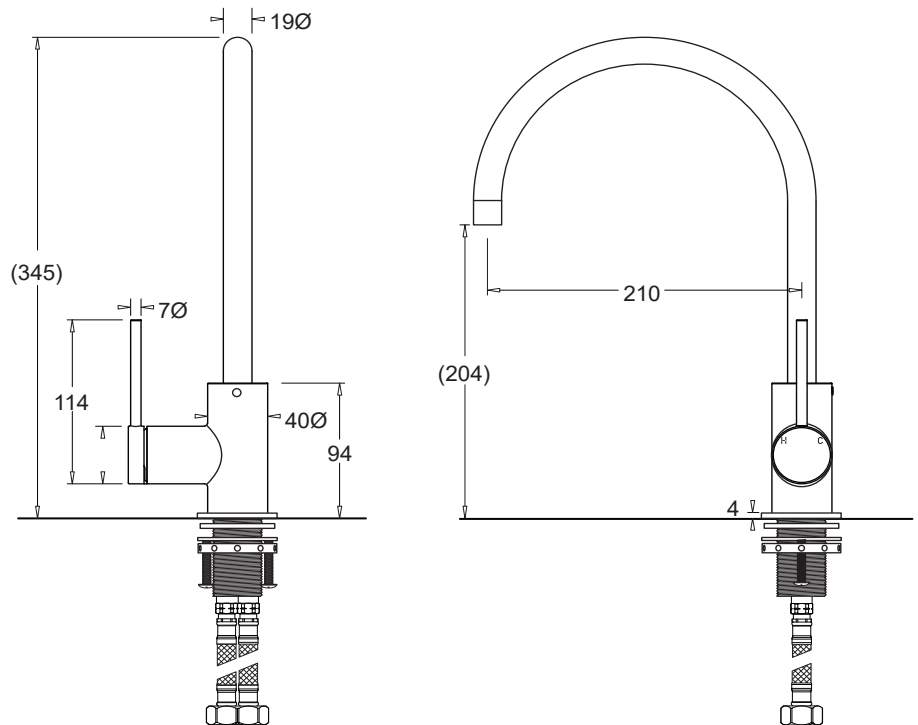

VENEZIA

GOOSENECK SINK MIXER

CODE: JTV403xxx

FEATURES

- Minimalistic hob mounted design
- Thin pin style mixer lever
- Aerated outlet
- Durable DZR brass construction
- Simple, secure fixing system
- Hot/cold flexible hose connection

MODELS

Venezia gooseneck sink mixer	Chrome	JTV403CH
	Matte black	JTV403EMB
	Gunmetal	JTV403EGM
	Brushed Brass	JTV403PBB
	Brushed Nickel	JTV403PBN

TECHNICAL DETAILS

- Operating pressure 150-500kPa
- Operating temperature 1-75°C
- 35mm ceramic cartridge
- Hose connections ½" F BSP

WARRANTY

Tapware 20 years replacement
-refer to T&Cs at www.johnsonsuiss.com.au

PRODUCT DIMENSIONS

Model	WELS Rating	Reg.
JTV403CH	WELS 5 Star, 5.5L/min.	T38515
JTV403EMB	WELS 5 Star, 5.5L/min.	T38514
JTV403EGM	WELS 5 Star, 5.5L/min.	T38513
JTV403PBB	WELS 5 Star, 5.5L/min.	T38515
JTV403PBN	WELS 5 Star, 5.5L/min.	T38515

TECHNICAL DATA SHEET

SUPERSEDES ALL PREVIOUS ISSUES

All dimensions are in millimetres and are subject to normal manufacturing variation.
As product development is ongoing BPA reserves the right to vary specifications without notice.
Bathroom Products Australia Pty Ltd ABN 87 079 297 617