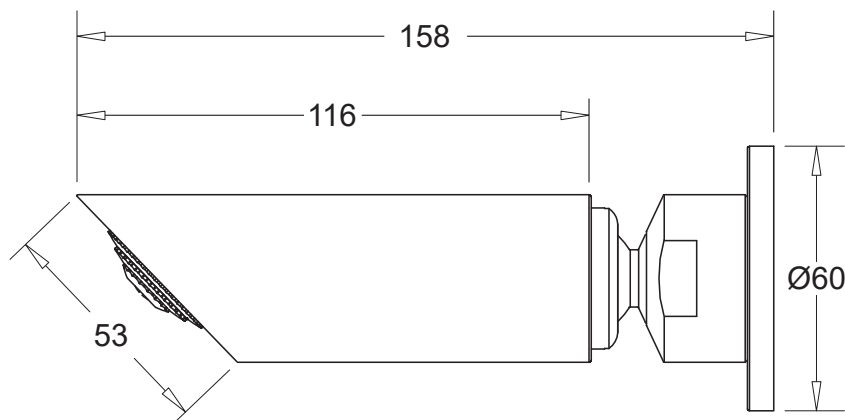

VENEZIA

COMPACT WALL SHOWER

CODE: JTV22CH

FEATURES

- Minimalist wall mounted design
- Compact but with directional control
- Vandal-resistant
- Durable DZR brass construction
- Simple, secure fixing system
- Matching shower mixer and other accessories available
- **WELS 3 Star, 8L/min. S15650**

MODELS

Venezia compact shower	Chrome	JTV22CH
------------------------	--------	---------

Note: a shower mixer is required - recommended model JTV70xxx. This is a separate supply item

TECHNICAL DETAILS

- Operating pressure 150-500kPa
- Operating temperature 1-75°C

WARRANTY

Tapware 20 years replacement
-refer to T&Cs at www.johnsonsuiss.com.au

PRODUCT DIMENSIONS

TECHNICAL DATA SHEET

SUPERSEDES ALL PREVIOUS ISSUES

All dimensions are in millimetres and are subject to normal manufacturing variation.
As product development is ongoing BPA reserves the right to vary specifications without notice.
Bathroom Products Australia Pty Ltd ABN 87 079 297 617