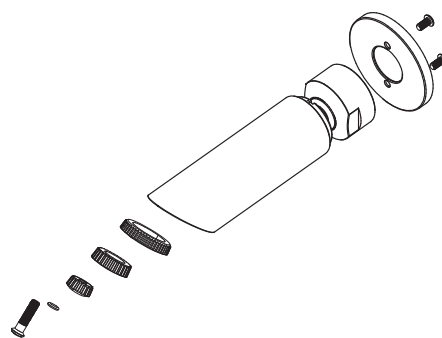

VENEZIA

COMPACT WALL SHOWER

CODE: JTV22CH

FEATURES

- Minimalist wall mounted design
- Compact but with directional control
- Vandal-resistant
- Durable DZR brass construction
- Simple, secure fixing system
- Matching shower mixer and other accessories available
- **WELS 3 Star, 8L/min. S15650**

MODELS

Venezia compact shower	Chrome	JTV22CH
------------------------	--------	---------

Note: a shower mixer is required - recommended model JTV70xxx. This is a separate supply item

TECHNICAL DETAILS

- Operating pressure 150-500kPa
- Operating temperature 1-75°C

WARRANTY

Tapware 20 years replacement
-refer to T&Cs at www.johnsonsuiss.com.au

PRODUCT DIMENSIONS

TECHNICAL DATA SHEET

SUPERSEDES ALL PREVIOUS ISSUES

All dimensions are in millimetres and are subject to normal manufacturing variation.
As product development is ongoing BPA reserves the right to vary specifications without notice.
Bathroom Products Australia Pty Ltd ABN 87 079 297 617