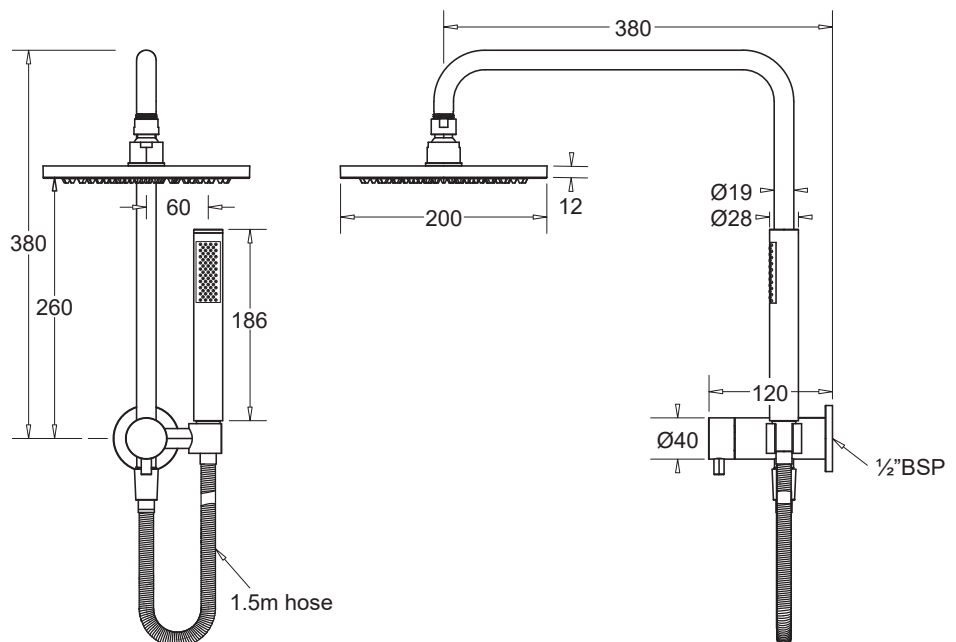

VENEZIA

SHORT TWIN SHOWER OVERHEAD and HAND SHOWER

CODE: JTV20xxx

FEATURES

- Minimalistic wall mounted design with pin lever function diverter
- Slim, lightweight shower wand with 1.5m hose
- Fixed 200mm diameter overhead rose
- Concealed water inlet
- Durable construction
- Simple, secure fixing system
- Matching shower mixer available

MODELS

Venezia short twin shower	Chrome	JTV20CH
	Matte black	JTV20EMB
	Gunmetal	JTV20EGM
	Brushed Brass	JTV20PBB
	Brushed Nickel	JTV20PBN

TECHNICAL DETAILS

- Operating pressure 150-500kPa
- Operating temperature 1-75°C

Hose connections ½" F BSP

WARRANTY

Tapware 20 years replacement
-refer to T&Cs at www.johnsonsisuisse.com.au

PRODUCT DIMENSIONS

Model	WELS Rating	Reg.
JTV20CH	WELS 3 Star, 8.5L/min.	S16066
JTV20EMB		S16068
JTV20EGM		S16067
JTV20PBB		S16066
JTV20PBN		S16066

Note: a shower mixer is required - recommended model JTV70xxx. This is a separate supply item

TECHNICAL DATA SHEET

SUPERSEDES ALL PREVIOUS ISSUES

All dimensions are in millimetres and are subject to normal manufacturing variation. As product development is ongoing BPA reserves the right to vary specifications without notice. Bathroom Products Australia Pty Ltd ABN 87 079 297 617