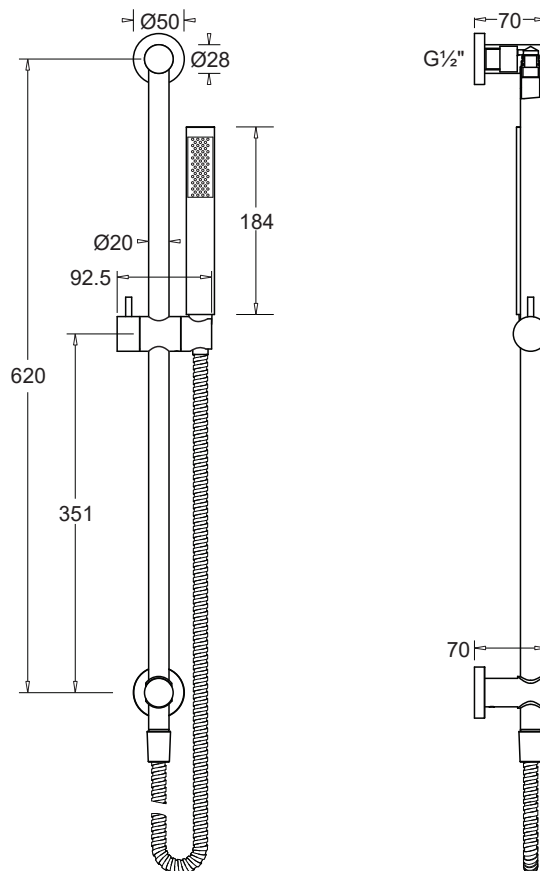

VENEZIA

RAIL SHOWER

CODE: JTV19xxx

FEATURES

- Minimalistic design
- Concealed water inlet
- Thin pin lever mixer handle
- Slim, lightweight shower wand with 1.5m hose
- Simple, secure fixing system
- 3 attractive finishes available

MODELS

| | | |
|---------------------|----------------|----------|
| Venezia rail shower | Chrome | JTV19CH |
| | Matte black | JTV19EMB |
| | Gunmetal | JTV19EGM |
| | Brushed Brass | JTV19PBB |
| | Brushed Nickel | JTV19PBN |

WARRANTY

Tapware 20 years replacement
-refer to T&Cs at www.johnsonsuisse.com.au

PRODUCT DIMENSIONS

Note that a shower mixer is required.
This is a separate supply item.
Model JTV705xxx recommended.

| Model | WELS Rating | Reg. |
|----------|--------------------|--------|
| JTV19CH | WELS Star, 8L/min. | S16877 |
| JTV19EMB | WELS Star, 8L/min. | S16875 |
| JTV19EGM | WELS Star, 8L/min. | S16879 |
| JTV19PBB | WELS Star, 8L/min. | S16878 |
| JTV19PBN | WELS Star, 8L/min. | S16877 |

TECHNICAL DATA SHEET

SUPERSEDES ALL PREVIOUS ISSUES

All dimensions are in millimetres and are subject to normal manufacturing variation.
As product development is ongoing BPA reserves the right to vary specifications without notice.
Bathroom Products Australia Pty Ltd ABN 87 079 297 617