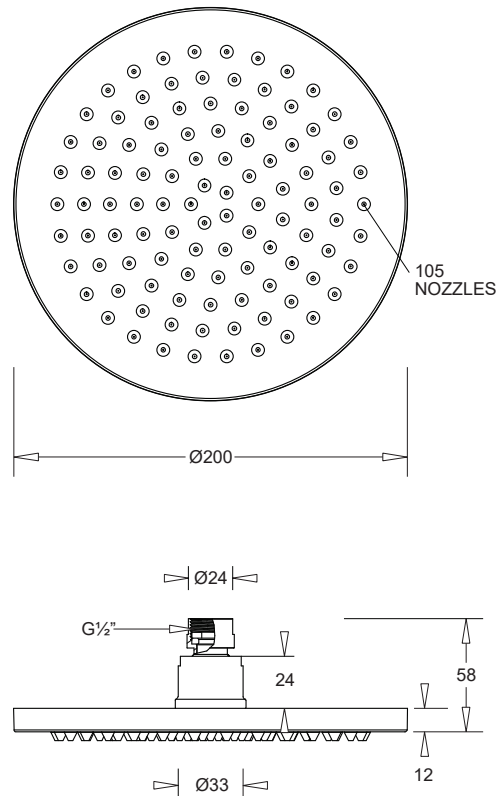

VENEZIA

SHOWER ROSE 200mm

CODE: JTV12xxx

FEATURES

- Attractive modern design
- Durable DZR brass construction
- 105 silicone water jet nozzles
- Simple, secure fixing with 1/2" connections to ceiling or wall mounted arms
- 5 attractive finishes available

MODELS

Venezia 200mm shower rose	Chrome	JTV12CH
	Matte black	JTV12EMB
	Gunmetal	JTV12EGM
	Brushed Brass	JTV12PBB
	Brushed Nickel	JTV12PBN

TECHNICAL DETAIL

- Operating Pressure 150-500kPa
- Operating Temperature 1-70°C

WARRANTY

Tapware 20 years replacement
-refer to T&Cs at www.johnsonsuiss.com.au

Model	WELS Rating	Reg.
JTV12CH	WELS 3 Star, 8.5L/min.	S15880
JTV12EMB		S15882
JTV12EGM		S15881
JTV12PBB		S15880
JTV12PBN		S15880

PRODUCT DIMENSIONS

TECHNICAL DATA SHEET

SUPERSEDES ALL PREVIOUS ISSUES

All dimensions are in millimetres and are subject to normal manufacturing variation.
As product development is ongoing BPA reserves the right to vary specifications without notice.
Bathroom Products Australia Pty Ltd ABN 87 079 297 617