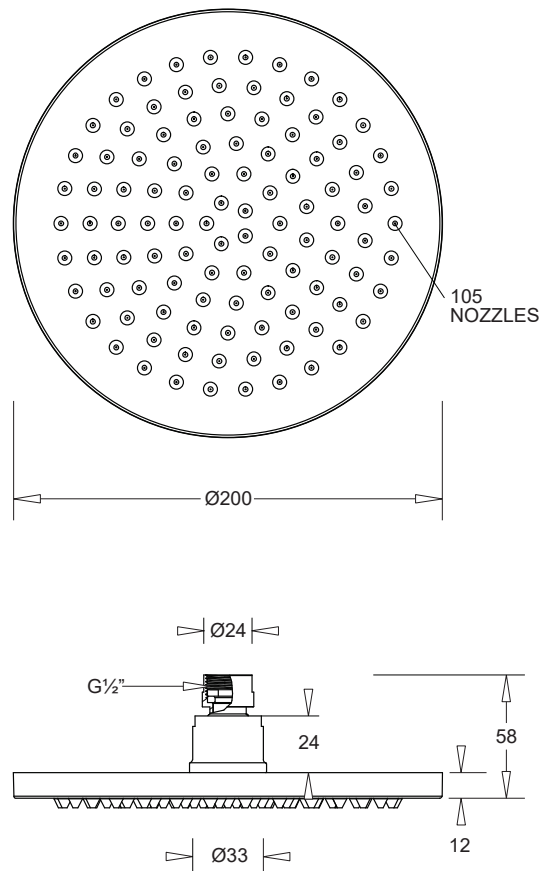

VENEZIA

SHOWER ROSE 200mm

CODE: JTV12xxx

FEATURES

- Attractive modern design
- Durable DZR brass construction
- 105 silicone water jet nozzles
- Simple, secure fixing with 1/2" connections to ceiling or wall mounted arms
- 5 attractive finishes available

MODELS

Venezia 200mm shower rose	Chrome	JTV12CH
	Matte black	JTV12EMB
	Gunmetal	JTV12EGM
	Brushed Brass	JTV12PBB
	Brushed Nickel	JTV12PBN

WARRANTY

Tapware 20 years replacement
-refer to T&Cs at www.johnsonsuiss.com.au

PRODUCT DIMENSIONS

TECHNICAL DETAIL

- Operating Pressure 150-500kPa
- Operating Temperature 1-70°C

Model	WELS Rating	Reg.
JTV12CH	WELS 3 Star, 8.5L/min.	S15880
JTV12EMB		S15882
JTV12EGM		S15881
JTV12PBB		S15880
JTV12PBN		S15880

TECHNICAL DATA SHEET

SUPERSEDES ALL PREVIOUS ISSUES

All dimensions are in millimetres and are subject to normal manufacturing variation.
As product development is ongoing BPA reserves the right to vary specifications without notice.
Bathroom Products Australia Pty Ltd ABN 87 079 297 617