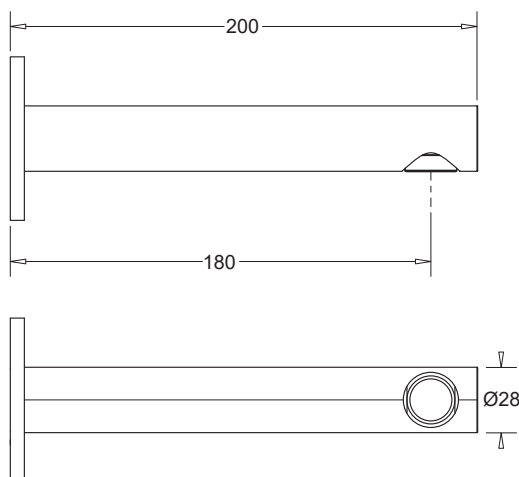

VENEZIA

BATH SPOUT 200mm

CODE: JTV02xxx

FEATURES

- Minimalistic tubular design
- Durable DZR brass construction
- Simple, secure fixing with wall flange
- 3 attractive finishes available
- Other matching bathroom components available

MODELS

Venezia bath spout	Chrome	JTV02CH
	Matte black	JTV02EMB
	Gunmetal	JTV02EGM

WARRANTY

Tapware 20 years replacement
-refer to T&Cs at www.johnsonsuiss.com.au

PRODUCT DIMENSIONS

TECHNICAL DATA SHEET

SUPERSEDES ALL PREVIOUS ISSUES

All dimensions are in millimetres and are subject to normal manufacturing variation.
As product development is ongoing BPA reserves the right to vary specifications without notice.
Bathroom Products Australia Pty Ltd ABN 87 079 297 617