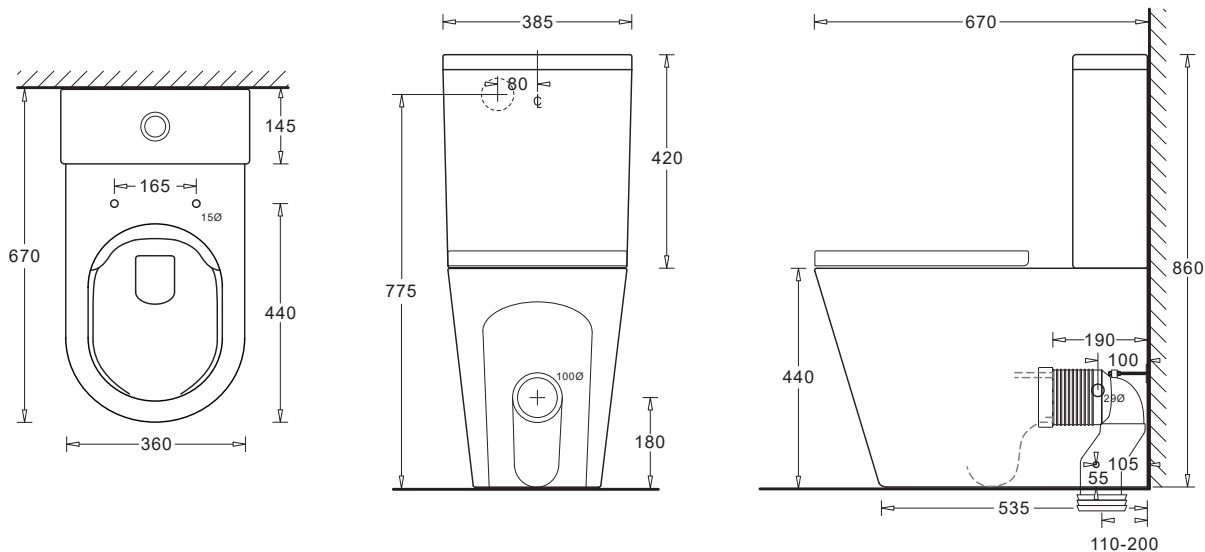

VENEZIA_{COMFORT}

RIMLESS FLUSH TO WALL SUITE COMFORT HEIGHT

CODE:
JTTV331.JTTV333.315

FEATURES

- Modern style flush to wall vitreous china toilet suite
- Efficient rimless design for hygienic flushing
- Concealed, back-entry water inlet
- Ambulant compliant (to AS1428.1)
- Soft-close, quick release toilet seat
- P or S Trap configuration installation
- Variable S Trap pan connector - 110-200mm set out

AMBULANT

COMFORT HEIGHT

SOFT CLOSE

QUICK RELEASE

L06872

AS1172.1:2014
WMK26609

PRODUCT DIMENSIONS

TECHNICAL DATA SHEET

SUPERSEDES ALL PREVIOUS ISSUES

All dimensions are in millimetres and are subject to normal manufacturing variation.
As product development is ongoing BPA reserves the right to vary specifications without notice.
Bathroom Products Australia Pty Ltd ABN 87 079 297 617