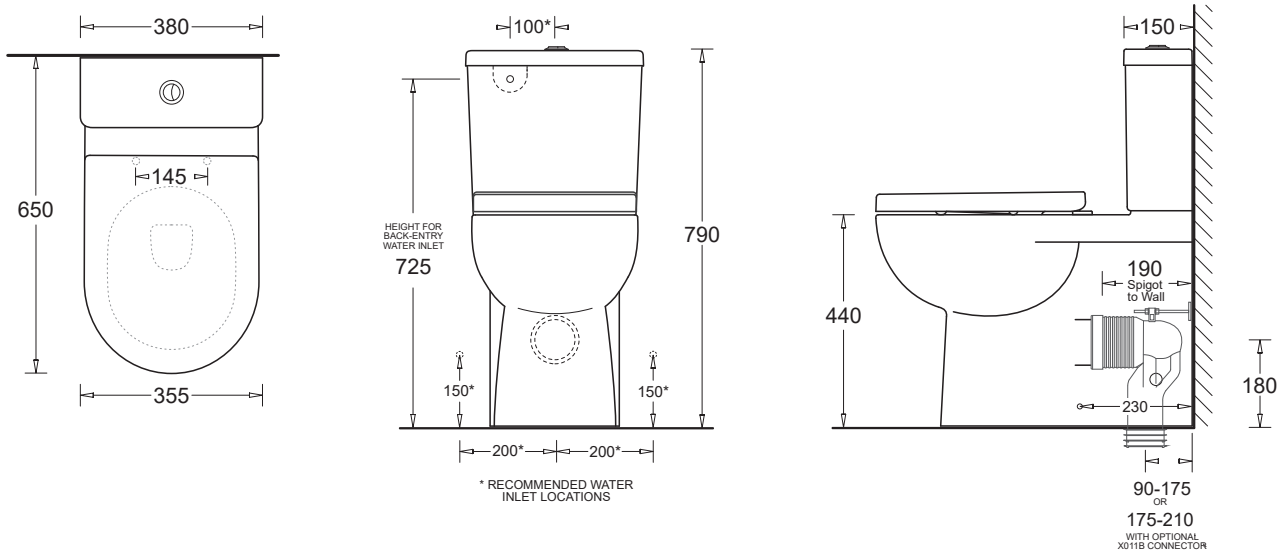

### FEATURES

- Extra height flush to wall vitreous china suite
- Suitable for ambulant/assisted living installations  
- AS1428.1:2021 compliant.
- Rimless bowl design for efficient hygienic flushing
- Cistern with concealed back entry water inlet
- Soft-close, Quick-release toilet seat
- Adjustable S trap pan connector

### OPTIONAL

Pan connector - 175-210mm set out	X011B
Bottom inlet valve	XJ108

### PRODUCT DIMENSIONS