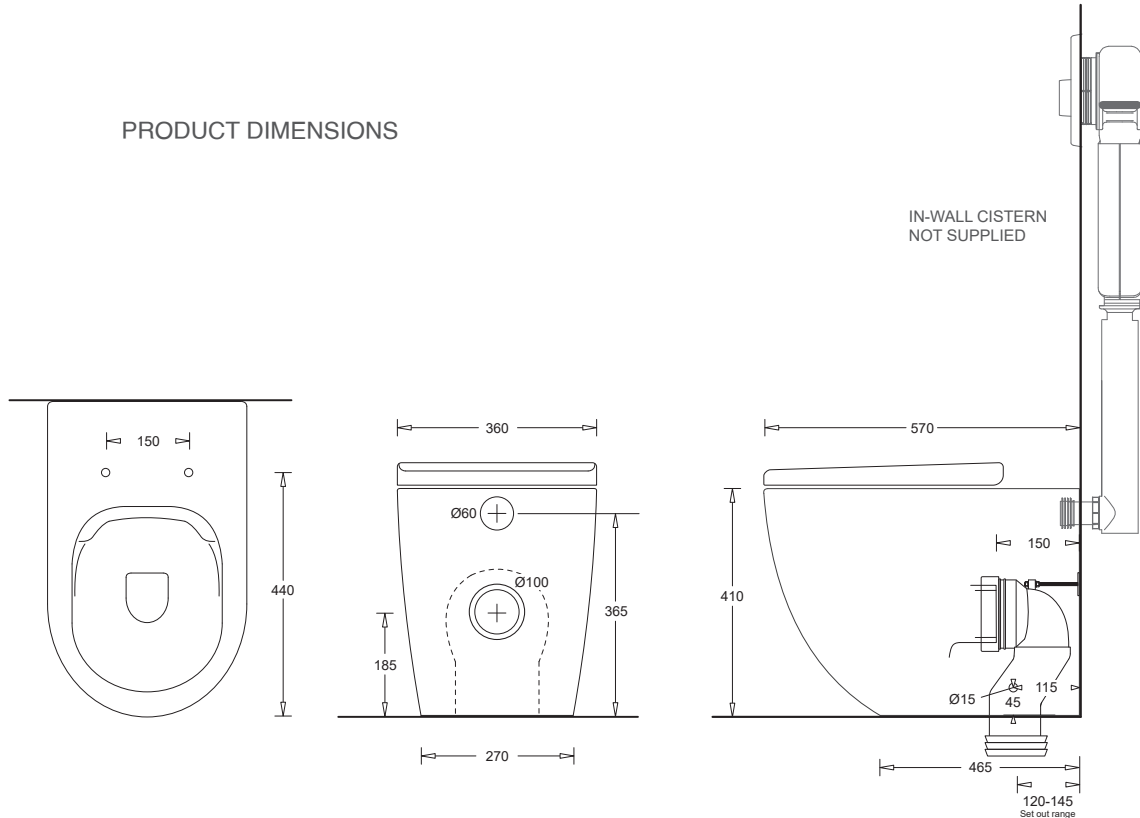

### FEATURES

- Stylish curved front flush to wall vitreous china toilet suite
- Efficient rimless bowl design for hygienic flushing.
- Compact pan - 570mm projection, 410mm pan height
- Soft-close, quick-release toilet seat
- S or P Trap configuration installation
- Variable S Trap pan connector (120-145 set out)

### COMPONENTS

GEMELLI rimless flush to wall pan	JTTG711
GEMELLI soft-close quick-release seat	JSEG715
Variable pan connector	X011H

### PRODUCT DIMENSIONS

### TECHNICAL DATA SHEET

SUPERSEDES ALL PREVIOUS ISSUES

All dimensions are in millimetres and are subject to normal manufacturing variation. As product development is ongoing BPA reserves the right to vary specifications without notice.