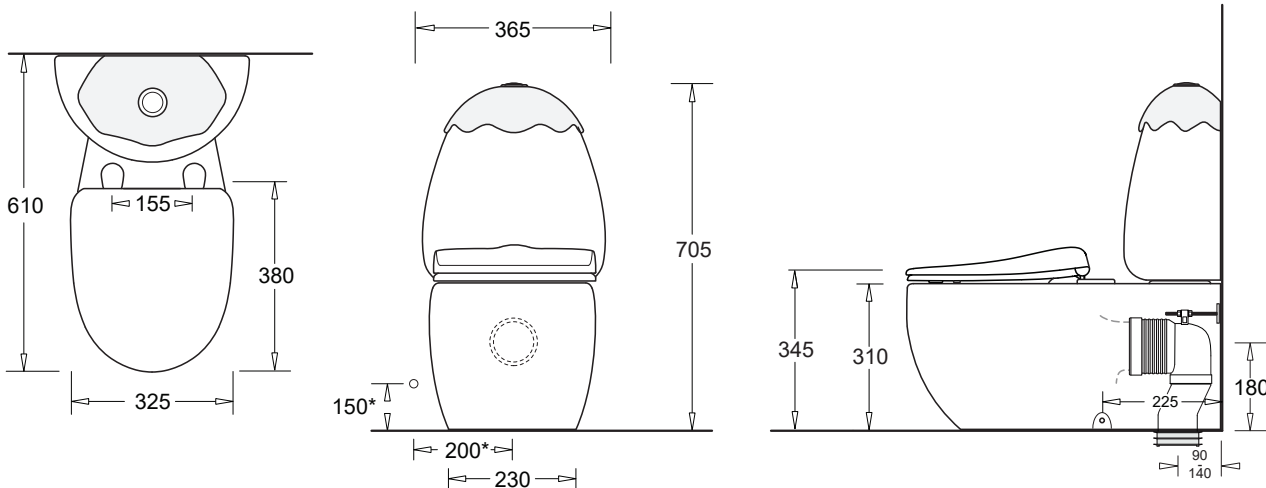

### FEATURES

- Child-friendly, egg-shaped, rimless, back to wall vitreous china suite
- Convenient child-height, soft-close, quick release seat
- Range of coloured cistern lids available
- Durable soft-close, quick-release seat
- S or P trap configuration installation, Bottom inlet only
- Adjustable S trap connector - 90-140mm set out
- Integrated child safety kit to prevent cistern lid removal without tools

### COMPONENTS

		Code
Egg Jr II BTW toilet pan	White	JTTE300
Egg Jr II cistern tank	White	JTTE301
Egg Jr II cistern lid	White	JTTE303W
	Green	JTTE303G
	Yellow	JTTE303Y
Egg Jr II toilet seat	White	JSEE302
Spare Inlet, Outlet and Button Kit		XJ331
Fixing Screws For WC		XJ332
Cistern Bolts		XJ333
Pan connector		XJ334

### PRODUCT DIMENSIONS

When correctly installed this toilet suite will comply with AS1428.3 for age groups (a) and (b) (i.e. 3 to 10½ years old) and disability groups A and S (i.e. ambulant limitations)