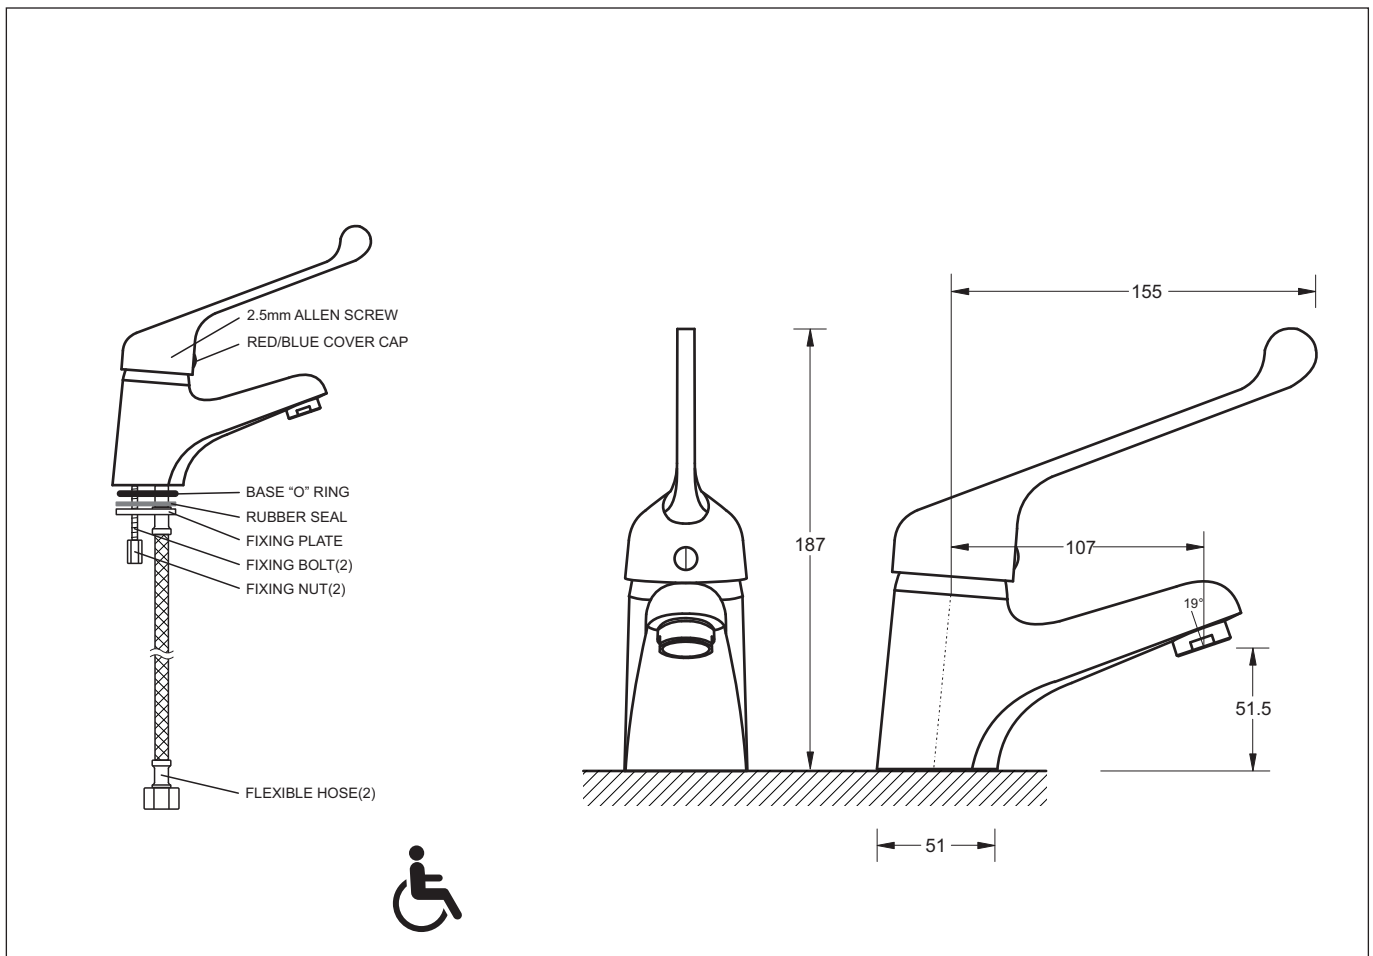

LIFE ASSIST BASIN MIXER

EXTENDED LEVER MIXER

LIFE ASSIST BASIN MIXER

EXTENDED LEVER MIXER

- Attractively styled special purpose mixer tap with a fixed spout
- Extended lever suitable for use in Assisted Living installations
- Compliant with AS1428.1 for Special Needs applications
- Tubular spout pattern with aerator
- Quality 40mm diameter ceramic disc provides accurate flow and mixing temperature control
- Adjustable fixings to accommodate benchtop thicknesses up to 35mm
- [WELS 5 Star, 6 L/min. T37395](#)

Provided

Item	Description	Code
Toilet	Living Assist Basin Mixer	JTL121
Installation	Instruction sheet, Allen key	✓

All dimensions are in millimetres and are subject to normal manufacturing variation of +/- 3mm on all surfaces. As product development is ongoing BPA reserves the right to vary specifications without notice.
Bathroom Products Australia P/L ABN 87 079 297 617