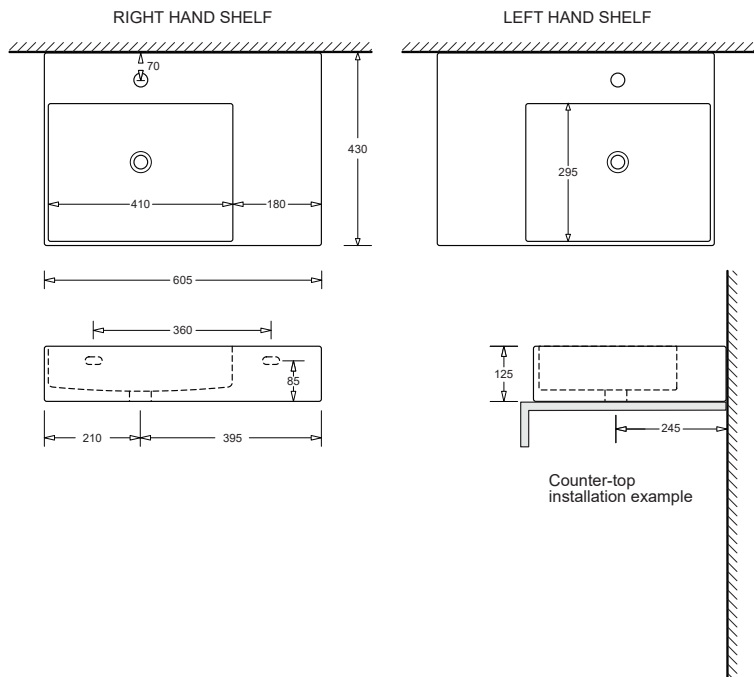

QUADO

RECTANGULAR SHELF BASIN 605 x 430mm

CODE:
JBSQ860R.x.PW1
JBSQ860L.x.PW1

FEATURES

- Contemporary rectangular format vitreous china shelf basin
- Right or left hand shelf options
- Design permits wall or countertop mounting
- Available with 0 or 1 taphole, with overflow
- Chrome plug and waste included
- 8.0L bowl capacity

COMPONENTS

Model	Shelf	Tap hole	Code
Quado rectangular basin	Right	1	JBSQ860R.1
		0	JBSQ860R.0
	Left	1	JBSQ860L.1
		0	JBSQ860L.0
Plug and waste			PW1
Wall mount kit (rag bolts)			X022

NOTE:
Using appropriate tapware this basin can be installed in compliance with AS1428.1:2021 Design for Access and Mobility

WARRANTY

Vitreous china 25 years replacement
-refer to T&Cs at www.johnsonsuisse.com.au

PRODUCT DIMENSIONS

TECHNICAL DATA SHEET

SUPERSEDES ALL PREVIOUS ISSUES

All dimensions are in millimetres and are subject to normal manufacturing variation.
As product development is ongoing BPA reserves the right to vary specifications without notice.
Bathroom Products Australia Pty Ltd ABN 87 079 297 617