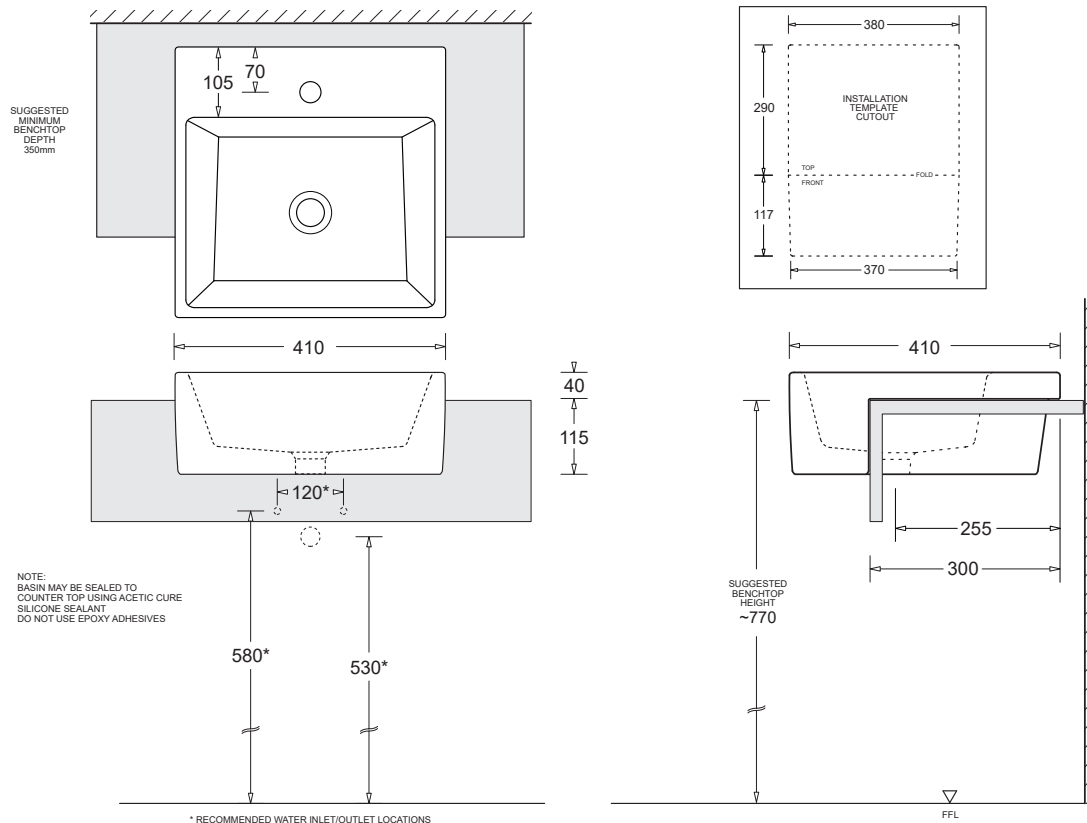

QUADO III

SQUARE SEMI-RECESSED BASIN 410 x 410mm

CODE: JBSG241.1.PW6

FEATURES

- Contemporary vitreous china semi-recessed basin
- Modern cubic styling
- Single taphole for mixer tap
- Wide soap platform
- 32mm plug and waste
- 4.3L bowl capacity

COMPONENTS

Quado rectangular semi-recessed basin	JBSQ241.1
32mm pop-up waste	PW6

WARRANTY

Vitreous china 25 years replacement
-refer to T&Cs at www.johnsonsuisse.com.au

PRODUCT DIMENSIONS

TECHNICAL DATA SHEET

SUPERSEDES ALL PREVIOUS ISSUES

All dimensions are in millimetres and are subject to normal manufacturing variation.
As product development is ongoing BPA reserves the right to vary specifications without notice.
Bathroom Products Australia Pty Ltd ABN 87 079 297 617
1023