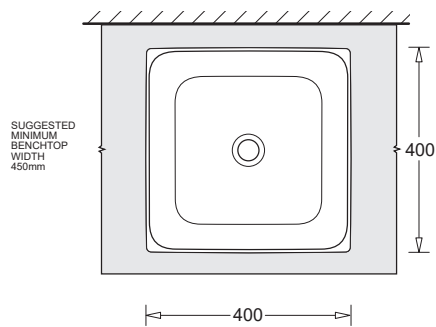

PRODUCT DIMENSIONS

TECHNICAL DATA SHEET

SUPERSEDES ALL PREVIOUS ISSUES

All dimensions are in millimetres and are subject to normal manufacturing variation.
As product development is ongoing BPA reserves the right to vary specifications without notice.
Bathroom Products Australia Pty Ltd ABN 87 079 297 617
1023