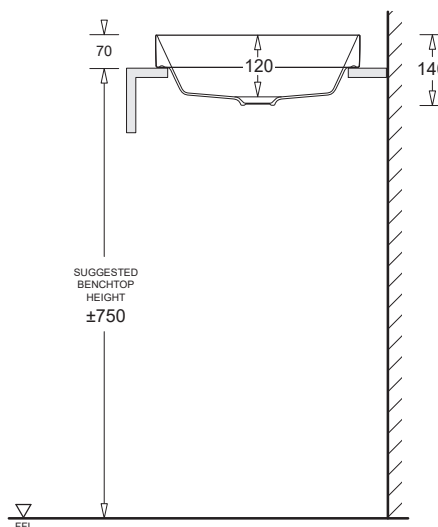

PRODUCT DIMENSIONS

TECHNICAL DATA SHEET

SUPERSEDES ALL PREVIOUS ISSUES

All dimensions are in millimetres and are subject to normal manufacturing variation.
As product development is ongoing BPA reserves the right to vary specifications without notice.
Bathroom Products Australia Pty Ltd ABN 87 079 297 617
1023