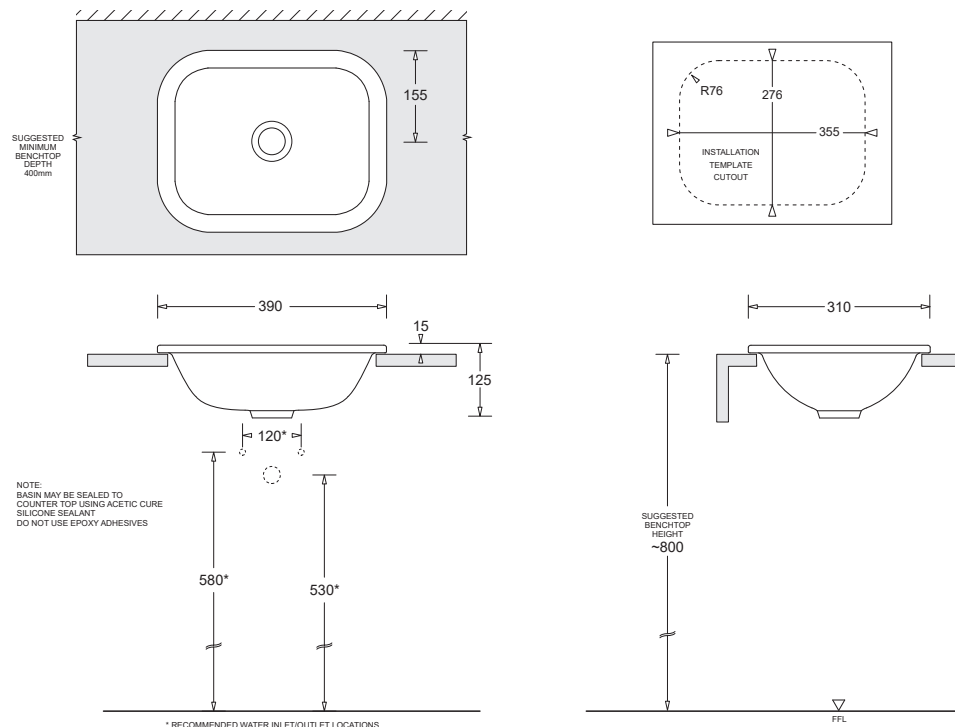

## RECTANGULAR VANITY BASIN 390 x 310mm

CODE: JBSE139.PW6

### FEATURES

- Contemporary vitreous china vanity basin
- Compact, rectangular space-saving style
- 32mm plug and waste
- 4.9L bowl capacity

### COMPONENTS

Emilia rectangular vanity basin	JBSE139
32mm Pop-up waste	PW6

### PRODUCT DIMENSIONS