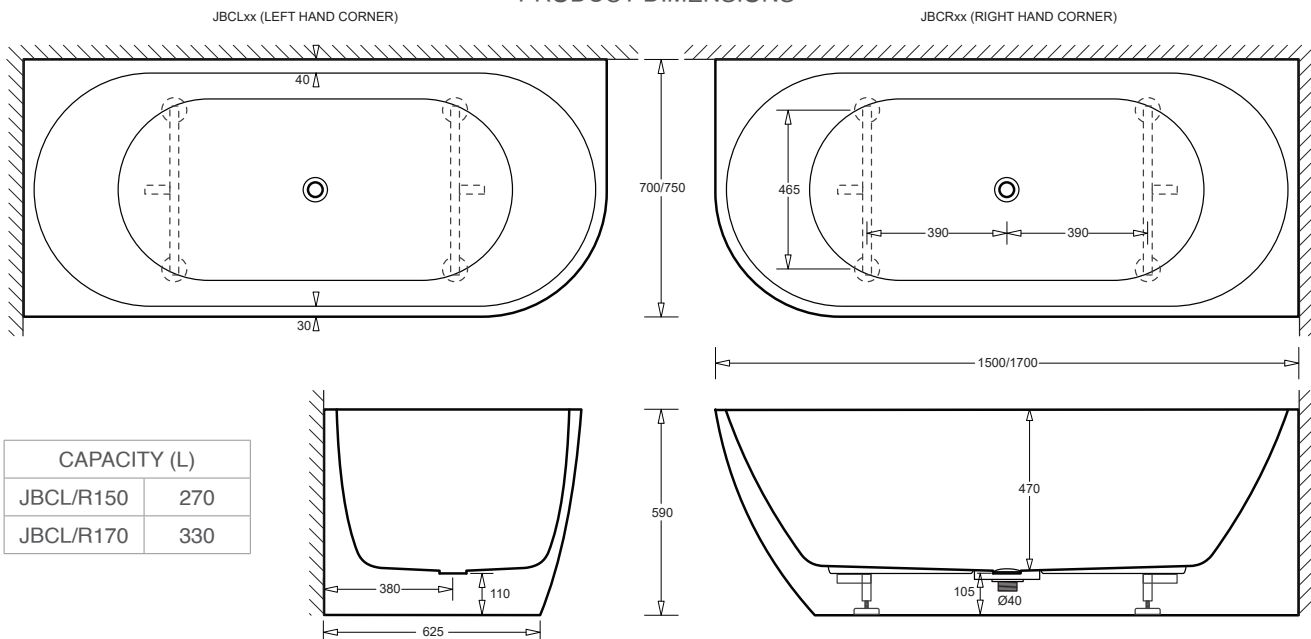

VENEZIA

ACRYLIC CORNER BATH

CODE:JBCL1xx
JBCR1xx

FEATURES

- Fashionable European styling in durable gloss-white sanitary grade acrylic
- Available in two sizes and Left and Right corner options
- 40mm pop-up dome waste with overflow (PW10)
- Optional pop-down dome waste available in 5 attractive finishes
- Easy installation with concealed adjustable legs

ITEMS

| | Size | Corner | Code |
|--------------------|------------------|------------|---------|
| Venezia wall faced | 1500 x 700 x 590 | Left hand | JBCL150 |
| | 1700 x 750 x 590 | | JBCL170 |
| corner bath | 1500 x 700 x 590 | Right hand | JBCR150 |
| | 1700 x 750 x 590 | | JBCR170 |

WARRANTY

Acrylic baths 15 year replacement
-refer to T&Cs at www.johnsonsuiss.com.au

PRODUCT DIMENSIONS

TECHNICAL DATA SHEET

SUPERSEDES ALL PREVIOUS ISSUES

All dimensions are in millimetres and are subject to normal manufacturing variation.
As product development is ongoing BPA reserves the right to vary specifications without notice.
Bathroom Products Australia Pty Ltd ABN 87 079 297 617