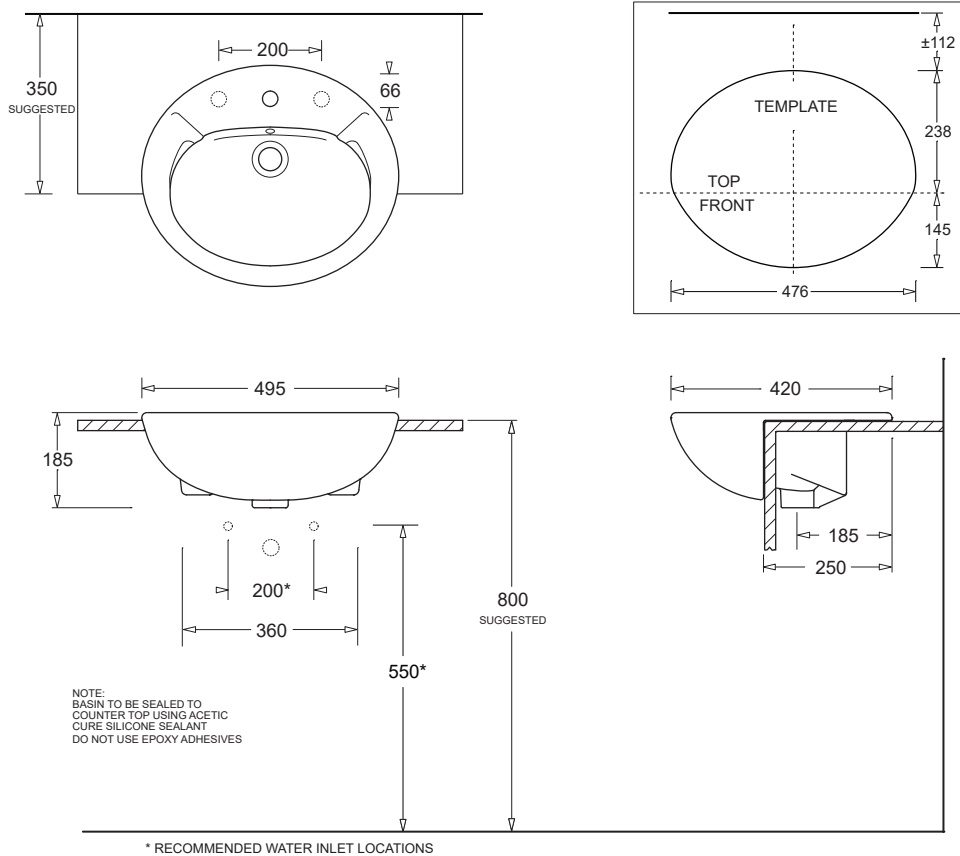

AVON

SEMI-RECESSED COUNTERTOP BASIN

495 x 420mm

CODE: J3010.x.PW2

FEATURES

- Medium size semi-recessed basin
- Suitable for general purpose use
- Available with 1 or 3 taphole with overflow
- 32mm waste outlet
- 6.4L bowl capacity

COMPONENTS

Avon semi-recessed basin	J3010
32/40mm plug & waste - Plastic	PW2
Overflow trim - CP	X063
Installation template	√

WARRANTY

Vitreous china 25 years replacement
-refer to T&Cs at www.johnsonsuisse.com.au

PRODUCT DIMENSIONS

TECHNICAL DATA SHEET

SUPERSEDES ALL PREVIOUS ISSUES

All dimensions are in millimetres and are subject to normal manufacturing variation.
As product development is ongoing BPA reserves the right to vary specifications without notice.
Bathroom Products Australia Pty Ltd ABN 87 079 297 617