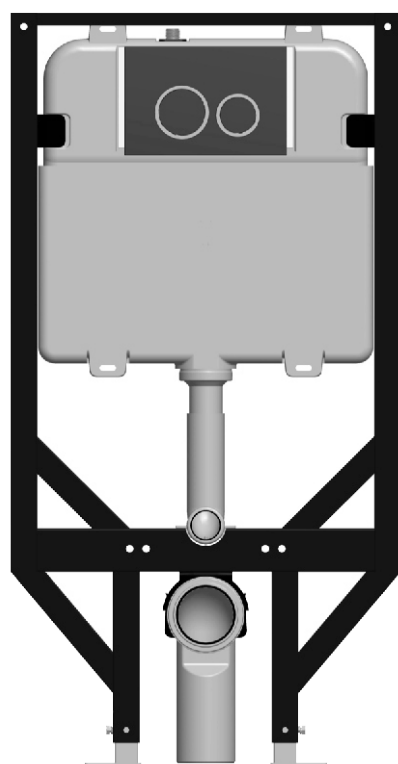

# ECONOFLUSH

INWALL CISTERN WITH METAL SUPPORT FRAME.

FRONT DUAL FLUSH PUSH BUTTONS  
4.5/3LITRE FLUSH

JB40

JB50

JB60

JB70

JB80

## INWALL CISTERN WITH METAL SUPPORT FRAME.

- A compact concealed inwall cistern with integrated mounting frame
- Standard inwall unit that is suitable for commercial or domestic applications
- Top water entry
- Adjustable legs to accommodate different pan heights (up to 450mm)
- Suitable for tiled wall thickness of 20 to 60mm
- Minimum 90mm cavity depth
- Five attractive button actuator styles with different finishes
- [WELS 4 Star, 4.6/3.1L \(3.4L average flush\) L06739](#)

### Optional Items

Item	Description	Finish	Code
Button	Dual Flush Button	Chrome, Matt	JB60
Button	Dual Flush Button	Chrome, Matt, White, Black	JB40
Button	Dual Flush Button		JB50
Button	Dual Flush Button		JB70
Button	Dual Flush Button		JB80
Flush Pipe	Extended Flush Pipe 245mm		
Button Rods	Button Extension Rods/Lock pins 200mm		XR920