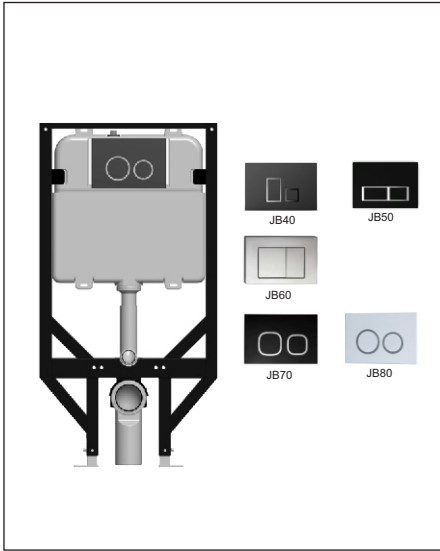

# ECONOFLUSH

INWALL CISTERN WITH METAL SUPPORT FRAME.

FRONT DUAL FLUSH PUSH BUTTONS  
4.5/3LITRE FLUSH

JB40

JB50

JB60

JB70

JB80

## INWALL CISTERN WITH METAL SUPPORT FRAME.

- A compact concealed inwall cistern with integrated mounting frame
- Standard inwall unit that is suitable for commercial or domestic applications
- Top water entry
- Adjustable legs to accommodate different pan heights (up to 450mm)
- Suitable for tiled wall thickness of 20 to 60mm
- Minimum 90mm cavity depth
- Five attractive button actuator styles with different finishes
- [WELS 4 Star, 4.6/3.1L \(3.4L average flush\) L06739](#)