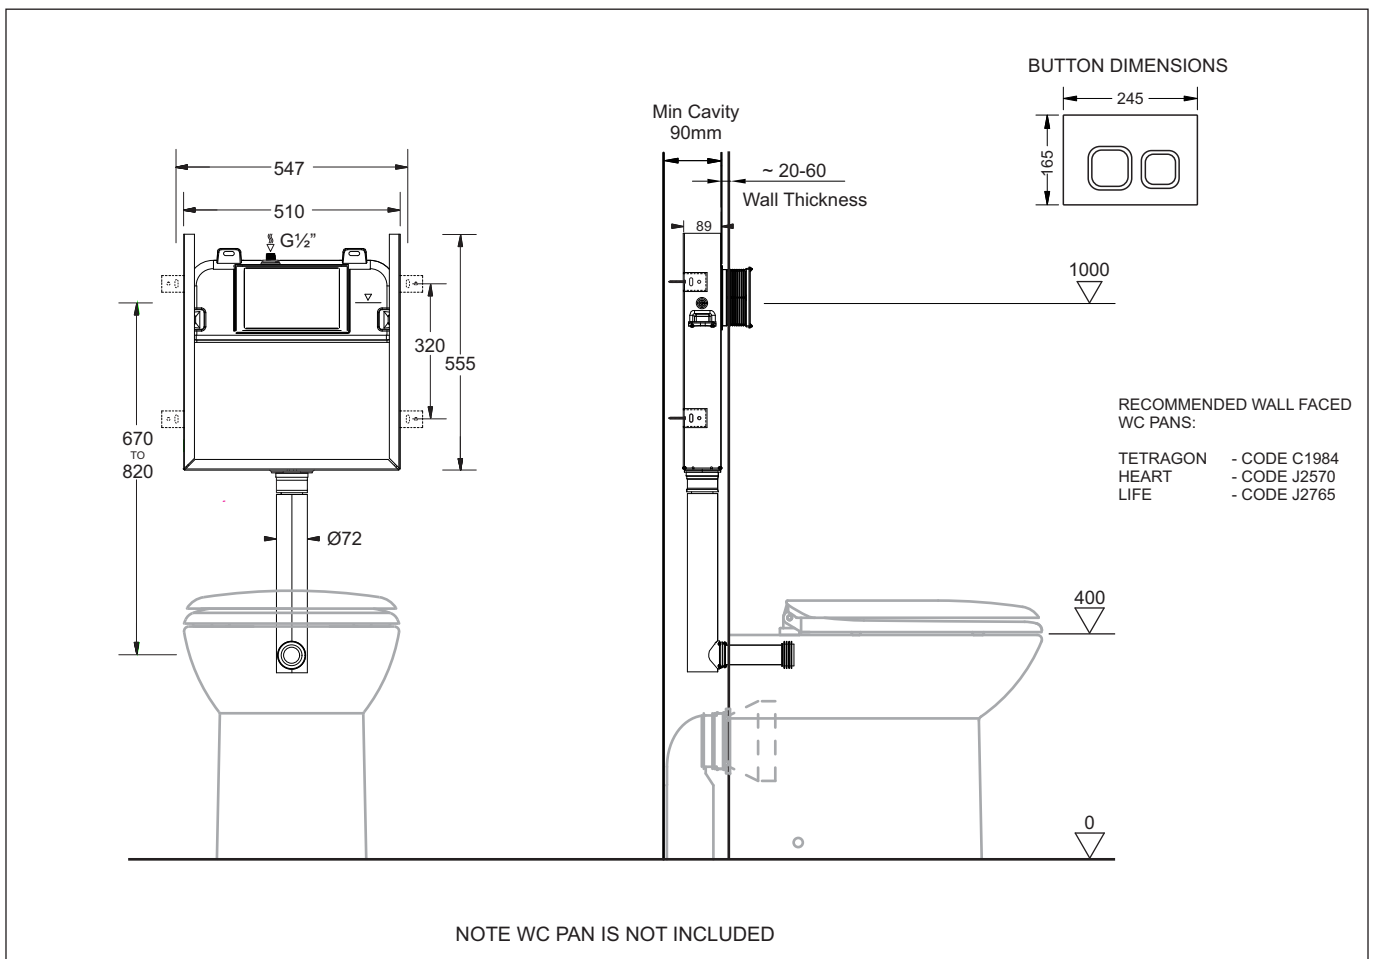

ECONOFLUSH

FRAMELESS INWALL CISTERN
FRONT DUAL FLUSH PUSH BUTTONS
4.5/3LITRE FLUSH

JB40

JB50

JB60

JB70

JB80

ECONOFLUSH

FRAMELESS INWALL CISTERN

- A compact concealed inwall cistern suitable for stud fixing
- Standard inwall unit for commercial or domestic applications
- Top water entry
- Minimum 90mm cavity depth
- Suitable for tiled wall thickness of 20 to 60mm
- Five attractive button actuator styles with different finishes (Dimensions: 245 x 165mm)
- [WELS 4 Star, 4.6/3.1L \(3.4L average flush\) L06738](#)

Item	Description	Code	
Cistern	EconoFlush Stud Fix In-wall Cistern	J2981	
Installation	Instruction Sheet	I0077	
Optional Items			
Button	Dual Flush Button	Chrome, Matt	JB60
Button		Chrome, Matt, White, Black	JB40
Button			JB50
Button			JB70
Button			JB80
Flush Pipe	Extended Flush Pipe 245mm	XJ157L	
Button Rods	Button Extension Rods/Lock pins 200mm	XR920	

All dimensions are in millimetres and are subject to normal manufacturing variation of +/- 3mm on all surfaces. As product development is ongoing BPA reserves the right to vary specifications without notice.