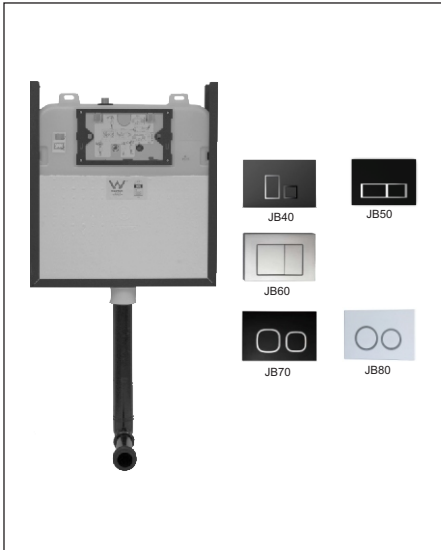

ECONOFLUSH

FRAMELESS INWALL CISTERN
FRONT DUAL FLUSH PUSH BUTTONS
4.5/3LITRE FLUSH

JB40

JB50

JB60

JB70

JB80

ECONOFLUSH

FRAMELESS INWALL CISTERN

- A compact concealed inwall cistern suitable for stud fixing
- Standard inwall unit for commercial or domestic applications
- Top water entry
- Minimum 90mm cavity depth
- Suitable for tiled wall thickness of 20 to 60mm
- Five attractive button actuator styles with different finishes (Dimensions: 245 x 165mm)
- [WELS 4 Star, 4.6/3.1L \(3.4L average flush\) L06738](#)

Item	Description	Code	
Cistern	EconoFlush Stud Fix In-wall Cistern	J2981	
Installation	Instruction Sheet	I0077	
Optional Items			
Button	Dual Flush Button	Chrome, Matt	JB60
Button		Chrome, Matt, White, Black	JB40
Button			JB50
Button			JB70
Button			JB80
Flush Pipe	Extended Flush Pipe 245mm	XJ157L	
Button Rods	Button Extension Rods/Lock pins 200mm	XR920	