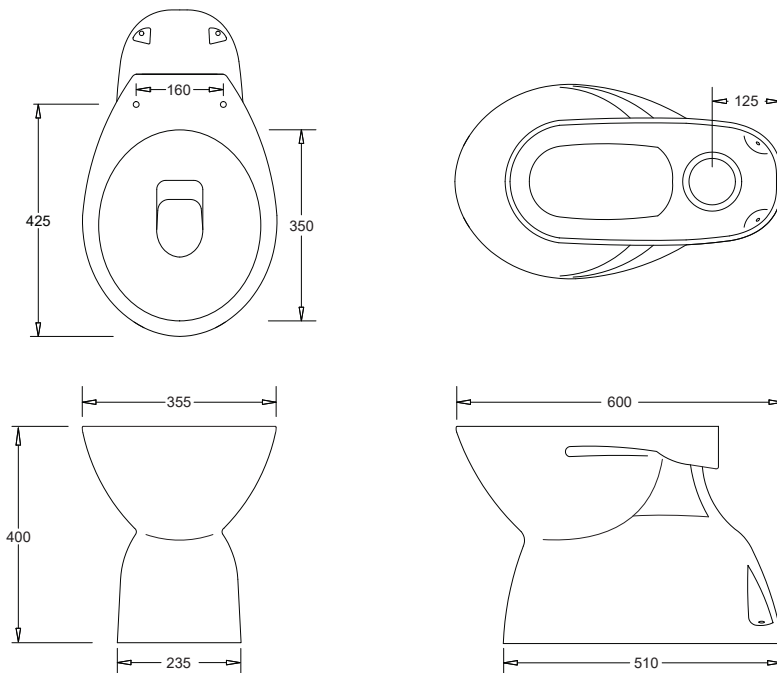

MODE DELUXE

CONCEALED OUTLET S TRAP PAN

CODE: J2030A

FEATURES

- Concealed outlet vitreous china S Pan
- Attractive styling and quality glazed finish
- Suitable for general purpose use in domestic or commercial installations
- Efficient, reliable flushing performance
- Keeseal flush pipe connection required
- **WELS 4 Star, 4.6/3.2L (3.5L average flush) L06600**

COMPONENTS

| | |
|------------------------|--------|
| Mode Deluxe S trap pan | J2030A |
|------------------------|--------|

WARRANTY

Vitreous china 25 years replacement
-refer to T&Cs at www.johnsonsuiss.com.au

PRODUCT DIMENSIONS

Cistern Compatibility:

| | | |
|-----------|---|---------|
| Windsor | P | G1200A |
| Universal | P | G1203 |
| Mode II | P | G1210A |
| Reno II | P | G1220A |
| Select | P | RG21016 |
| Merge | V | MTTM201 |
| Civic | V | J2101W |
| Plaza | V | J2201W |
| Colonial | V | J2401 |

P = Plastic cistern

V = Vitreous china cistern

TECHNICAL DATA SHEET

SUPERSEDES ALL PREVIOUS ISSUES

All dimensions are in millimetres and are subject to normal manufacturing variation.
As product development is ongoing BPA reserves the right to vary specifications without notice.
Bathroom Products Australia Pty Ltd ABN 87 079 297 617