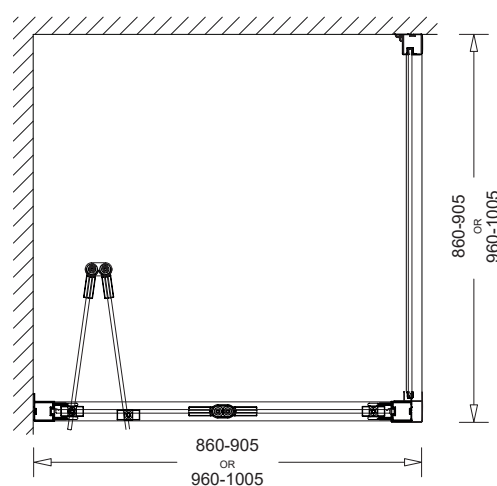

CORSICA

BI-FOLD SHOWER SCREEN

FEATURES

- Contemporary framed shower screen with return panel
- Suits a range of fitting dimensions to fit most installations
- Bi-fold door available in left or right hand opening
- Door opens inwards (with external release catch for emergency outward opening)
- Chrome or Matte Black trim finish
- Screen height 2000mm
- 8mm toughened glass panels (AS/NZS2208)
- Easy to clean Enduroshield® treated glass
- Suits tiled floors, alcoves and shower bases (Flinders SMC, Daintree and Barossa)

WARRANTY

7 years replacement

-refer to T&Cs at www.johnsonsisuisse.com.au

MODEL DETAILS

Model*	Door Panel Set RH Hinge	Door Panel Set LH Hinge	Return Panel Set
900 Chrome	SSD526RCHB	SSD526LCHB	SSD526CHR
900 Matte Black	SSD526RBHB	SSD526LBHB	SSD526BHR
1000 Chrome	SSD540RCHB	SSD540LCHB	SSD540CHR
1000 Matte Black	SSD540RBHB	SSD540LBHB	SSD540RHR

* Actual sizes:

900 models - 860 - 905mm

1000 model3 - 960 - 1005mm

PRODUCT DIMENSIONS

TECHNICAL DATA SHEET

SUPERSEDES ALL PREVIOUS ISSUES

All dimensions are in millimetres and are subject to normal manufacturing variation.
As product development is ongoing BPA reserves the right to vary specifications without notice.
Bathroom Products Australia Pty Ltd ABN 87 079 297 617