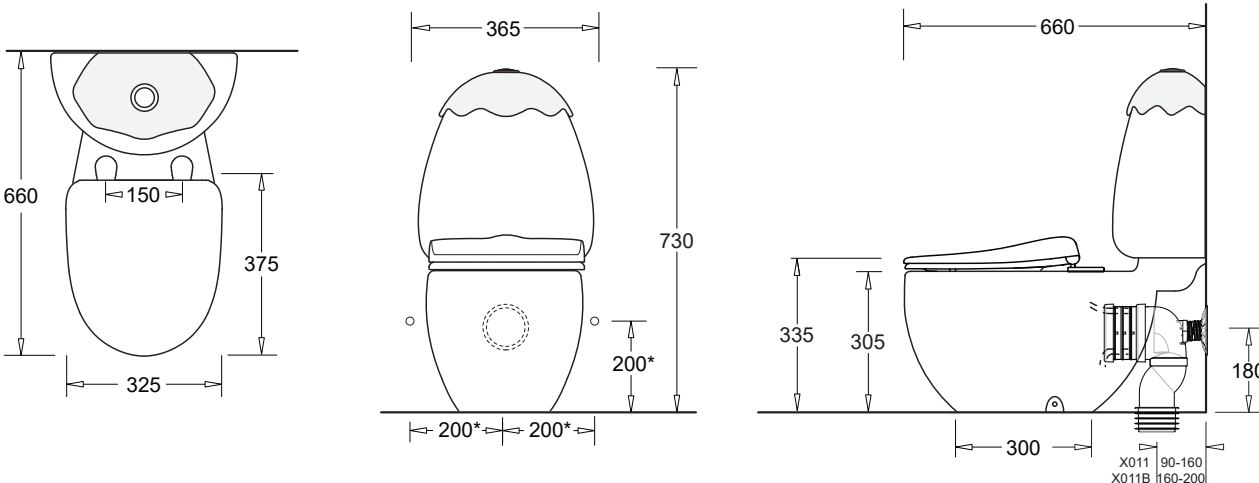

EGG JUNIOR

CLOSE-COUPLED SUITE

CODE:
C67977.C6262.11H.x

FEATURES

- Child-friendly, egg-shaped vitreous china suite
- Convenient child-height seat
- Range of coloured cistern lids available
- Durable soft-close, quick-release seat
- S or P trap configuration installation
- Adjustable S trap connector - 90-160mm set out

WARRANTY

Vitreous china 25 years replacement
Toilet seat 5 years replacement
-refer to T&Cs at www.johnsonsuiss.com.au

CISTERN LID COLOUR OPTIONS

PRODUCT DIMENSIONS

When correctly installed this toilet suite will comply with AS1428.3 for age groups (a) and (b) (i.e. 3 to 10½ years old) and disability groups A and S (i.e. ambulant limitations)

TECHNICAL DATA SHEET

SUPERSEDES ALL PREVIOUS ISSUES

All dimensions are in millimetres and are subject to normal manufacturing variation.
As product development is ongoing BPA reserves the right to vary specifications without notice.
Bathroom Products Australia Pty Ltd ABN 87 079 297 617