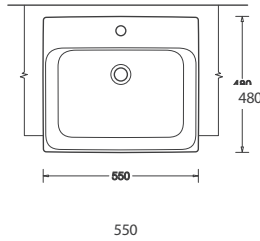

- Useful flat soap platform area
- Supplied with 32mm chrome pop-up waste
- Capacity 9.8L
- 1 Taphole, optional 3 tapholes
- Optional 3 Taphole available
- With overflow

GEMELLI SQUARE
JBSG740.PW6 / *SEMI-INSET*