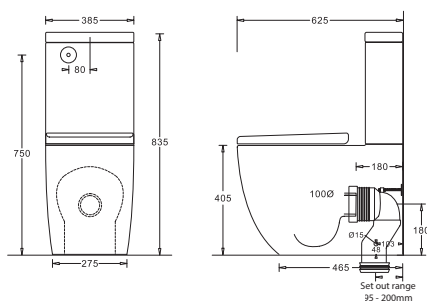

FLUSH BUTTONS