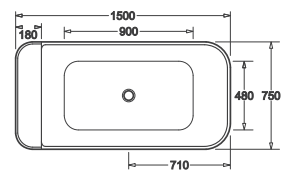

- 70mm height above counter
- Supplied with 32mm chrome pop-up waste
- Basin capacity 8.0L
- 1 Taphole
- With overflow

GEMELLI 550 RECTANGULAR
JBSG655.1.PW5 / *SEMI-INSET*

- 70mm height above counter
- Supplied with 32mm chrome pop-up waste
- Basin capacity 8.4L
- 1 Taphole
- With overflow

- Luxury European styled acrylic bath
- Freestanding design incorporating a convenient platform shelf
- Durable scratch-resistant sanitary grade acrylic material
- Clean and simple styling with easy-clean lines
- 1500 x 750mm or 1700 x 750mm sizes to suit most installations
- Simple installation with four concealed screw-adjustable legs
- Generous capacity with 200/260L for 1500/1700 models