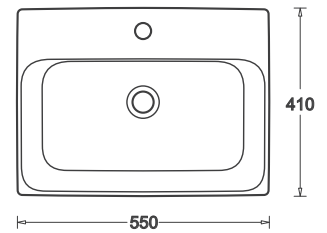

- 70mm height above counter
- Supplied with 32mm chrome pop-up waste
- 70mm above counter
- Basin capacity 11.5L
- No Taphole
- No overflow

GEMELLI ROUND
JBSG640.PW6 / *SEMI-INSET*

- 70mm height above counter
- Supplied with 32mm chrome pop-up waste
- Basin capacity 9.3L
- No Taphole
- No overflow

GEMELLI OVAL
JBSG645.1.PW5 / *SEMI-INSET*

- 70mm height above counter
- Supplied with 32mm chrome pop-up waste
- Basin capacity 4.9L
- 1 Taphole
- With overflow

GEMELLI 450 RECTANGULAR
JBSG745.1.PW5 / *SEMI-INSET*

- 70mm height above counter
- Supplied with 32mm chrome pop-up waste
- Basin capacity 8.0L
- 1 Taphole
- With overflow

GEMELLI 550 RECTANGULAR
JBSG655.1.PW5 / *SEMI-INSET*

- 70mm height above counter
- Supplied with 32mm chrome pop-up waste
- Basin capacity 8.4L
- 1 Taphole
- With overflow