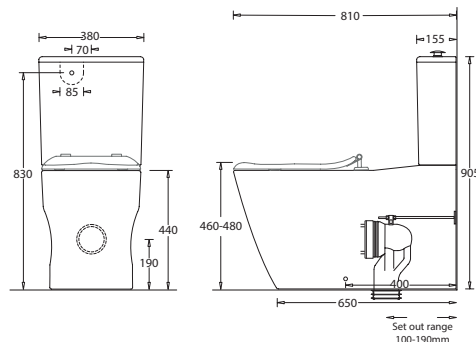

FLUSH BUTTONS