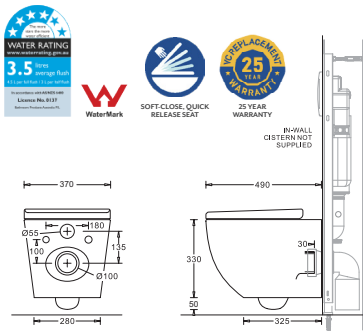

ECONOFLUSH UNFRAMED
J2981 | For Wall Faced Pans

MECHANICAL PUSH BUTTONS