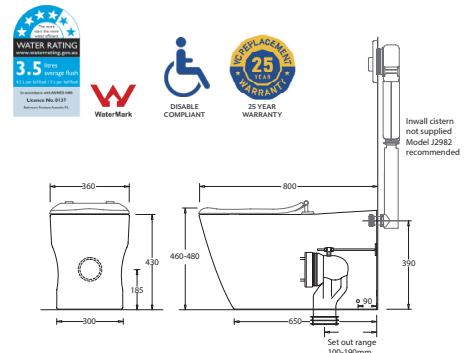

ECONOFLUSH UNFRAMED
J2981 | For Wall Faced Pans

MECHANICAL PUSH BUTTONS