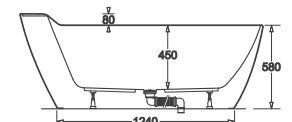

- Luxury European styled acrylic bath
- Freestanding design incorporating a convenient platform shelf
- Durable scratch-resistant sanitary grade acrylic material
- Clean and simple styling with easy-clean lines
- 1500 x 750mm or 1700 x 750mm sizes to suit most installations
- Simple installation with four concealed screw-adjustable legs
- Generous capacity with 200/260L for 1500/1700 models