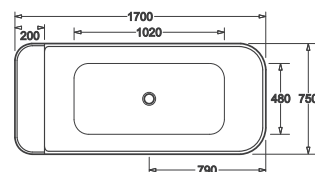

- 70mm height above counter
- Supplied with 32mm chrome pop-up waste
- Basin capacity 8.0L
- 1 Taphole
- With overflow

GEMELLI 550 RECTANGULAR
JBSG655.1.PW5 / *SEMI-INSET*

- 70mm height above counter
- Supplied with 32mm chrome pop-up waste
- Basin capacity 8.4L
- 1 Taphole
- With overflow

- Luxury European styled acrylic bath
- Freestanding design incorporating a convenient platform shelf
- Durable scratch-resistant sanitary grade acrylic material
- Clean and simple styling with easy-clean lines
- 1500 x 750mm or 1700 x 750mm sizes to suit most installations
- Simple installation with four concealed screw-adjustable legs
- Generous capacity with 200/260L for 1500/1700 models