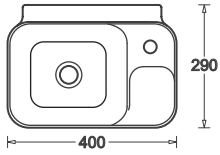

BASIN STYLES

Wall Hung

Semi-Recessed

Semi-Inset

GEMELLI COMPACT
JBSG840.1.PW6 / *WALL HUNG*

- Generous soap platform
- Supplied with 32mm chrome pop-up waste
- Capacity 3.8L
- 1 Taphole
- No overflow

GEMELLI 550 RECTANGULAR
J3267.1.PW6 / *SEMI-RECESSED*

- 70mm height above counter
- Supplied with 32mm chrome pop-up waste
- 70mm above counter
- Basin capacity 11.5L
- No Taphole
- No overflow

GEMELLI ROUND
JBSG640.PW6 / *SEMI-INSET*

- 70mm height above counter
- Supplied with 32mm chrome pop-up waste
- Basin capacity 9.3L
- No Taphole
- No overflow