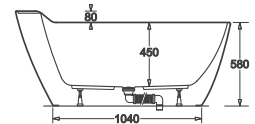

- Luxury European styled acrylic bath
- Freestanding design incorporating a convenient platform shelf
- Durable scratch-resistant sanitary grade acrylic material
- Clean and simple styling with easy-clean lines
- 1500 x 750mm or 1700 x 750mm sizes to suit most installations
- Simple installation with four concealed screw-adjustable legs
- Generous capacity with 200/260L for 1500/1700 models