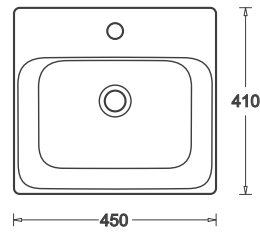

- 70mm height above counter
- Supplied with 32mm chrome pop-up waste
- Basin capacity 8.0L
- 1 Taphole
- With overflow

GEMELLI 550 RECTANGULAR
JBSG655.1.PW5 / *SEMI-INSET*