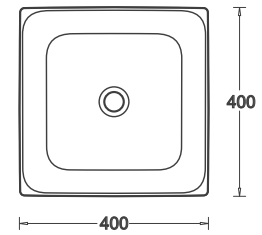

- 70mm height above counter
- Supplied with 32mm chrome pop-up waste
- 70mm above counter
- Basin capacity 11.5L
- No Taphole
- No overflow

GEMELLI ROUND
JBSG640.PW6 / *SEMI-INSET*