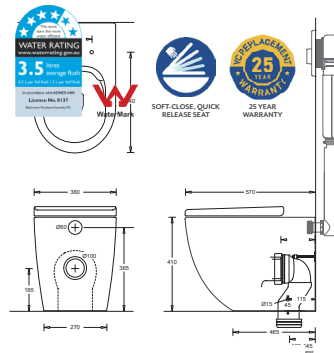

ECONOFLUSH UNFRAMED
J2981 | For Wall Faced Pans

MECHANICAL PUSH BUTTONS