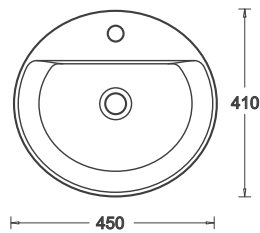

- 70mm height above counter
- Supplied with 32mm chrome pop-up waste
- 70mm above counter
- Basin capacity 11.5L
- No Taphole
- No overflow

GEMELLI ROUND
JBSG640.PW6 / *SEMI-INSET*

- 70mm height above counter
- Supplied with 32mm chrome pop-up waste
- Basin capacity 9.3L
- No Taphole
- No overflow

GEMELLI OVAL
JBSG645.1.PW5 / *SEMI-INSET*

- 70mm height above counter
- Supplied with 32mm chrome pop-up waste
- Basin capacity 4.9L
- 1 Taphole
- With overflow

GEMELLI 450 RECTANGULAR
JBSG745.1.PW5 / *SEMI-INSET*