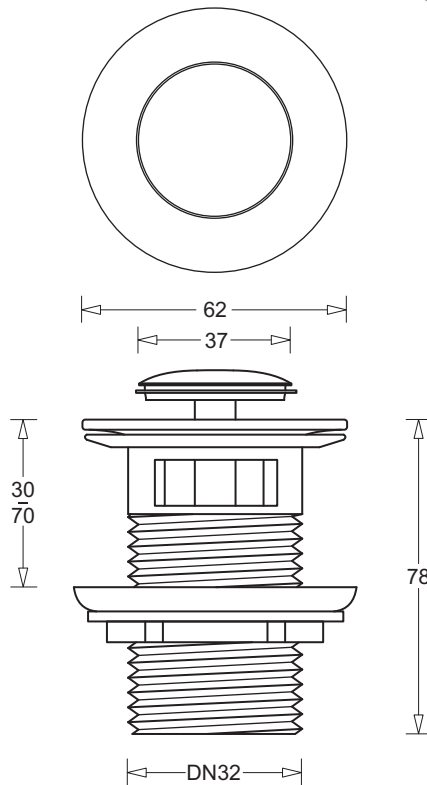

VENEZIA

32mm POP-UP WASTE
with OVERFLOW

CODE: PW5xxx

FEATURES

- Suitable for basins designed for 32mm waste fittings
- Integrated pop-up plug system
- For use with basins fitted with bowl overflows
- Variety of attractive finishes available
- Durable brass construction with silicone sealing washers

COMPONENTS

Venezia pop-up waste 32mm with overflow	Chrome	PW5
	Matte Black	PW5EMB
	Gun Metal	PW5EGM
	Brushed Brass	PW5PBB
	Brushed Nickel	PW5PBN

WARRANTY

Wastes-1 year replacement
-refer to T&Cs at www.johnsonsuiss.com.au

GENERAL DIMENSIONS

CHROME

MATTE BLACK

GUN METAL

BRUSHED BRASS

BRUSHED NICKEL

TECHNICAL DATA SHEET

SUPERSEDES ALL PREVIOUS ISSUES