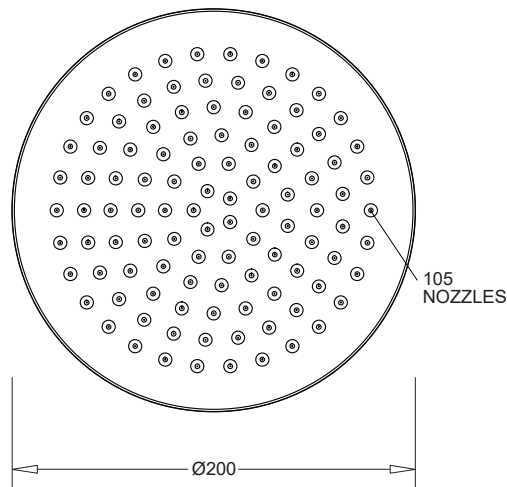

ENEZIA

SHOWER ROSE
200mm

CODE: JTV12xxx

FEATURES

- Attractive modern design
- Durable DZR brass construction
- 105 silicone water jet nozzles
- Simple, secure fixing with 1/2" connections to ceiling or wall mounted arms
- 3 attractive finishes available

MODELS

Venezia 300mm ceiling shower arm	Chrome	JTV12CH
	Matte black	JTV12EMB
	Gunmetal	JTV12EGM

WARRANTY

Tapware 20 years replacement
-refer to T&Cs at www.johnsonsuiss.com.au

PRODUCT DIMENSIONS

TECHNICAL DETAIL