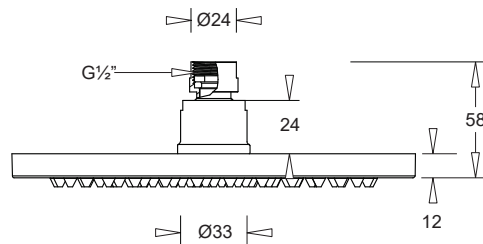

ENEZIA

SHOWER ROSE
200mm

CODE: JTV12xxx

FEATURES

- Attractive modern design
- Durable DZR brass construction
- 105 silicone water jet nozzles
- Simple, secure fixing with 1/2" connections to ceiling or wall mounted arms
- 3 attractive finishes available

MODELS

Venezia 300mm ceiling shower arm	Chrome	JTV12CH
	Matte black	JTV12EMB
	Gunmetal	JTV12EGM

WARRANTY

Tapware 20 years replacement
-refer to T&Cs at www.johnsonsuiss.com.au

PRODUCT DIMENSIONS

TECHNICAL DETAIL

- WELS Rating 3 Star - 9L/min.
- Operating Pressure 150-500kPa
- Operating Temperature 1-70°C

TECHNICAL DATA SHEET

SUPERSEDES ALL PREVIOUS ISSUES

All dimensions are in millimetres and are subject to normal manufacturing variation.
As product development is ongoing BPA reserves the right to vary specifications without notice.
Bathroom Products Australia Pty Ltd ABN 87 079 297 617