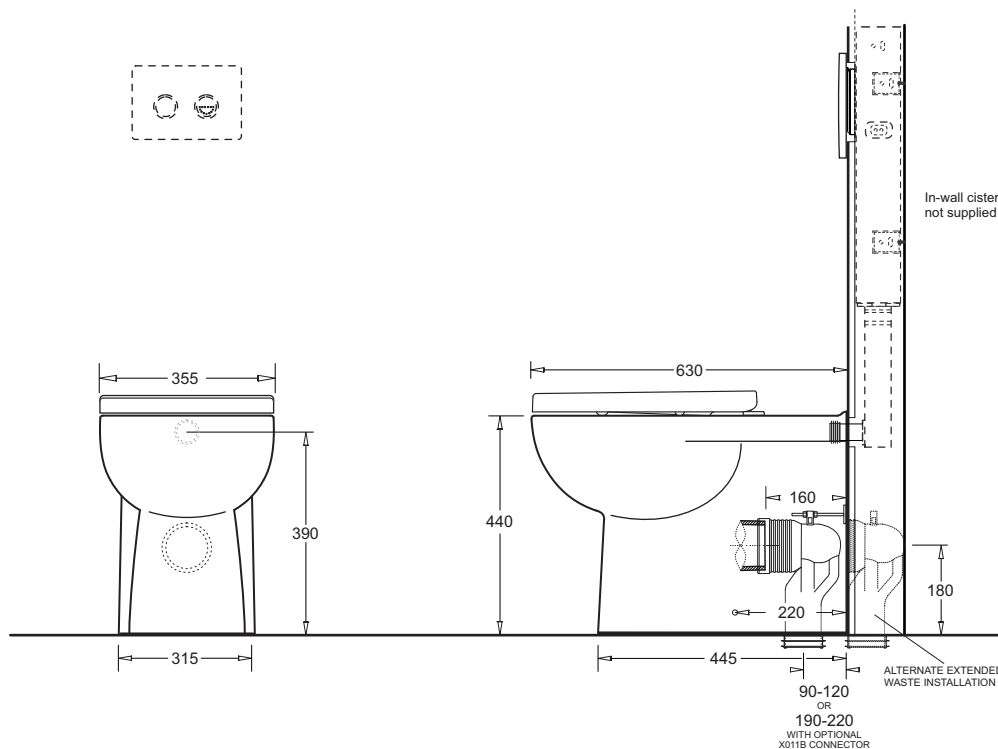

### COMPONENTS

Toledo Xtra wall faced rimless pan	JTTT601
Esti toilet seat	MSEE101
Pan connector	X011H

### GENERAL DIMENSIONS

## TECHNICAL DATA SHEET

SUPERSEDES ALL PREVIOUS ISSUES

All dimensions are in millimetres and are subject to normal manufacturing variation.  
BPA reserves the right to vary specifications without notice.  
Bathroom Products Australia Pty. Ltd. ABN 87 079 297 617