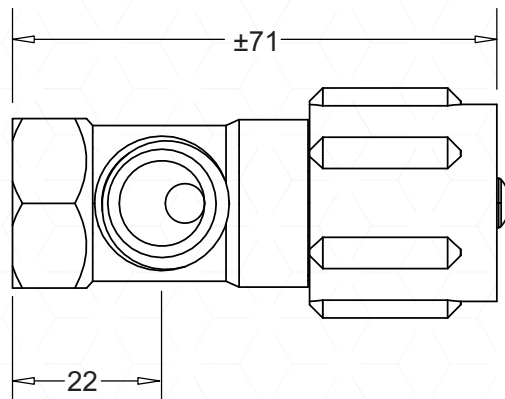

MINI STOP VALVE

JohnsonSuisse
Bathroom Solutions

CODE:
JACV118xx

FEATURES

- Compact stop valve
- Suitable for water supply isolation to sinks, basins, cisterns and other appliances
- Available in two attractive finishes
- Robust brass construction

ITEM CODES

 **CHROME**
CODE: JACV118CH

 **MATTE BLACK**
CODE: JACV118MB

Other finishes available on request

TECHNICAL DATA SHEET

SUPERSEDES ALL PREVIOUS ISSUES

All dimensions are in millimetres and are subject to normal manufacturing variation.
As product development is ongoing BPA reserves the right to vary specifications without notice.
Bathroom Products Australia P/L ABN 87 079 297 617