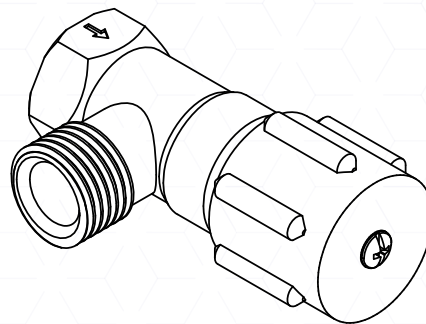

MINI STOP VALVE

JohnsonSuisse
Bathroom Solutions

CODE:
JACV118xx

FEATURES

- Compact stop valve
- Suitable for water supply isolation to sinks, basins, cisterns and other appliances
- Available in two attractive finishes
- Robust brass construction

ITEM CODES

 **CHROME**
CODE: JACV118CH

 **MATTE BLACK**
CODE: JACV118MB

Other finishes available on request

TECHNICAL DATA SHEET

SUPERSEDES ALL PREVIOUS ISSUES

All dimensions are in millimetres and are subject to normal manufacturing variation.
As product development is ongoing BPA reserves the right to vary specifications without notice.
Bathroom Products Australia P/L ABN 87 079 297 617