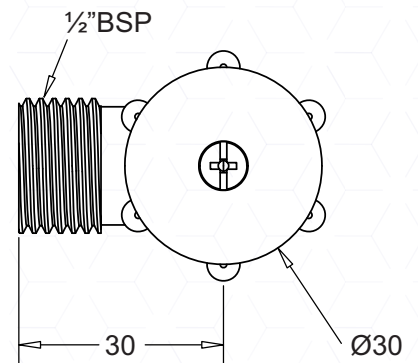

MINI STOP VALVE

JohnsonSuisse
Bathroom Solutions

CODE:
JACV118xx

FEATURES

- Compact stop valve
- Suitable for water supply isolation to sinks, basins, cisterns and other appliances
- Available in two attractive finishes
- Robust brass construction

ITEM CODES

 **CHROME**
CODE: JACV118CH

 **MATTE BLACK**
CODE: JACV118MB

Other finishes available on request

TECHNICAL DATA SHEET

SUPERSEDES ALL PREVIOUS ISSUES

All dimensions are in millimetres and are subject to normal manufacturing variation.
As product development is ongoing BPA reserves the right to vary specifications without notice.
Bathroom Products Australia P/L ABN 87 079 297 617