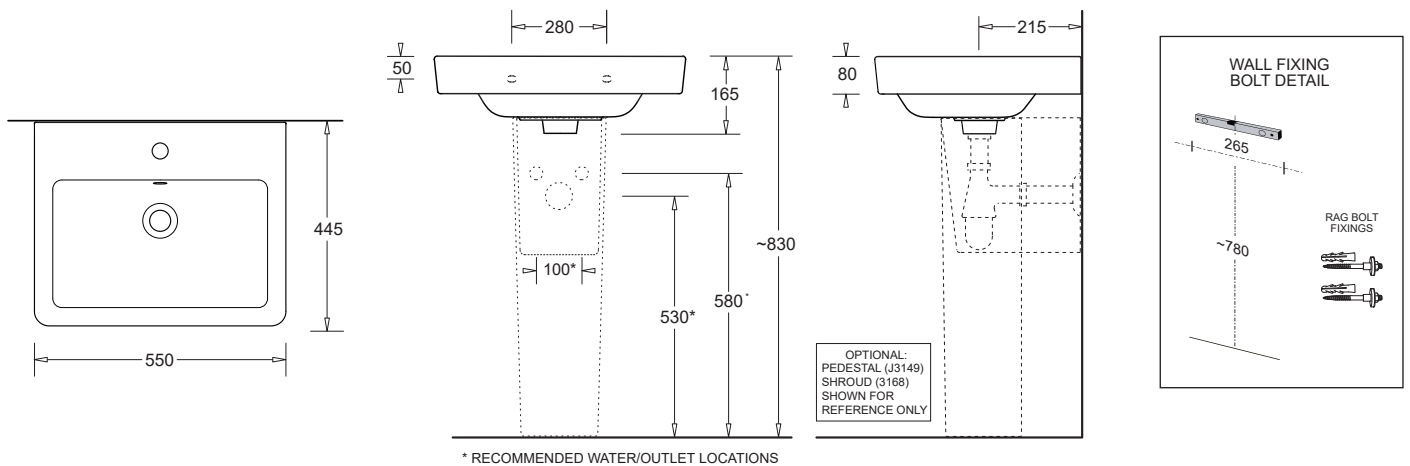

## FEATURES

- Contemporary rectangular citreous china basin
- Wall or countertop installation
- Generous, wide soap platform area
- Standard overflow with chrome trim
- Available with 1 taphole
- 6.6L bowl capacity

## COMPONENTS

Quado 550 wall basin	J3162
32mm pop-up waste	PW5
Wall installation kit (rag bolts)	X022

## PRODUCT DIMENSIONS