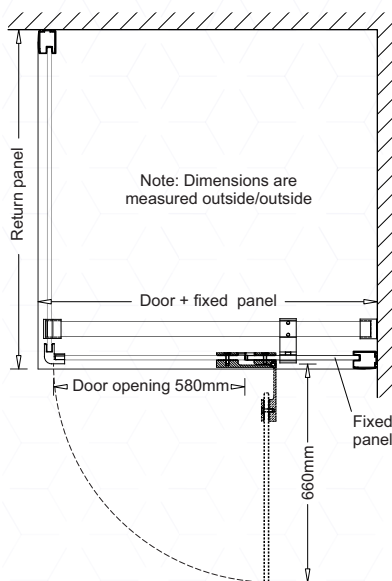

## pivot shower screen - semi-frameless

The Barossa Pivot Semi-frameless shower screen is a sleek design with a minimal wall profile. The screen is easy to install and allows for up to +25mm adjustment.

### FEATURES

- Screen height 2000mm
- Pivoting door system - 580mm opening
- Semi-frameless construction
- Toughened safety glass (ASNZ2208)
- Easy to clean Enduroshield glass treatment
- Fully reversible screen
- Suits Flinders SMC, Daintree and Barossa bases
- Suits tiled floors

### WARRANTY

7 years product replacement

Refer to T&Cs at: [www.johnsonsisuisse.com.au](http://www.johnsonsisuisse.com.au)

PRODUCT	FINISH	CODE	DIMENSION
900 Door + fixed panel	Chrome	KSSPV26CHP	Actual: 860-885mm
1000 Door + fixed panel	Chrome	KSSPV40CHP	Actual: 960-985mm
1220 Door + fixed panel	Chrome	KSSPV34CHP	Actual: 1180-1205mm
900 Return panel	Chrome	SSPV26CHR	Actual: 860-885mm
1000 Return panel	Chrome	SSPV40CHR	Actual: 960-985mm

### DIMENSIONS