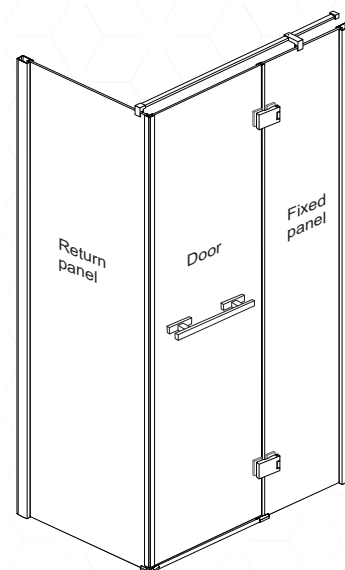

## pivot shower screen - semi-frameless

The Barossa Pivot Semi-frameless shower screen is a sleek design with a minimal wall profile. The screen is easy to install and allows for up to +25mm adjustment.

### FEATURES

- Screen height 2000mm
- Pivoting door system - 580mm opening
- Semi-frameless construction
- Toughened safety glass (ASNZ2208)
- Easy to clean Enduroshield glass treatment
- Fully reversible screen
- Suits Flinders SMC, Daintree and Barossa bases
- Suits tiled floors

### WARRANTY

7 years product replacement

Refer to T&Cs at: [www.johnsonsisuisse.com.au](http://www.johnsonsisuisse.com.au)

PRODUCT	FINISH	CODE	DIMENSION
900 Door + fixed panel	Chrome	KSSPV26CHP	Actual: 860-885mm
1000 Door + fixed panel	Chrome	KSSPV40CHP	Actual: 960-985mm
1220 Door + fixed panel	Chrome	KSSPV34CHP	Actual: 1180-1205mm
900 Return panel	Chrome	SSPV26CHR	Actual: 860-885mm
1000 Return panel	Chrome	SSPV40CHR	Actual: 960-985mm

### DIMENSIONS