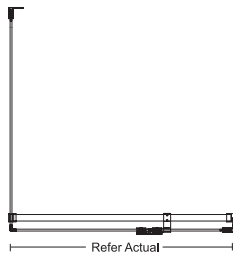

barossa

pivot shower screen - frameless

JohnsonSuisse
Bathroom Solutions

The Barossa Pivot Frameless is a sleek shower screen with a minimal wall profile. This screen is easy to install and allows for up to +7mm of adjustment.

FEATURES AND BENEFITS

- Screen height 2000mm
- Pivoting door system
- Fully frameless 8mm glass
- Toughened safety glass AS/NZS2208
- Easy to clean Enduroshield glass treatment
- Fully reversible screen
- Suits Flinders SMC, Daintree and Barossa bases
- Suits tiled floors

MATERIALS

- Aluminium frame
- 8mm safety glass

Front Panel	
900	min 860 (+7)
1000	min 960 (+7)
1220	min 1180 (+7)

Return Panel	
900	min 860 (+7)
1000	min 960 (+7)

PRODUCTS

	Front	Return
900		
Chrome	KSSPP26CHP	SSPP26CHR
1000		
Chrome	KSSPP40CHP	SSPP40CHR
1220		
Chrome	KSSPP34CHP	