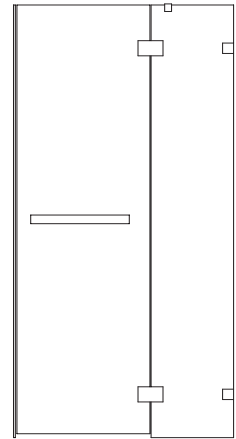

barossa

pivot shower screen - frameless

JohnsonSuisse
Bathroom Solutions

The Barossa Pivot Frameless is a sleek shower screen with a minimal wall profile. This screen is easy to install and allows for up to +7mm of adjustment.

FEATURES AND BENEFITS

- Screen height 2000mm
- Pivoting door system
- Fully frameless 8mm glass
- Toughened safety glass AS/NZS2208
- Easy to clean Enduroshield glass treatment
- Fully reversible screen
- Suits Flinders SMC, Daintree and Barossa bases
- Suits tiled floors

MATERIALS

- Aluminium frame
- 8mm safety glass

Front Panel	
900	min 860 (+7)
1000	min 960 (+7)
1220	min 1180 (+7)

Return Panel	
900	min 860 (+7)
1000	min 960 (+7)

PRODUCTS

	Front	Return
900		
Chrome	KSSPP26CHP	SSPP26CHR
1000		
Chrome	KSSPP40CHP	SSPP40CHR
1220		
Chrome	KSSPP34CHP	