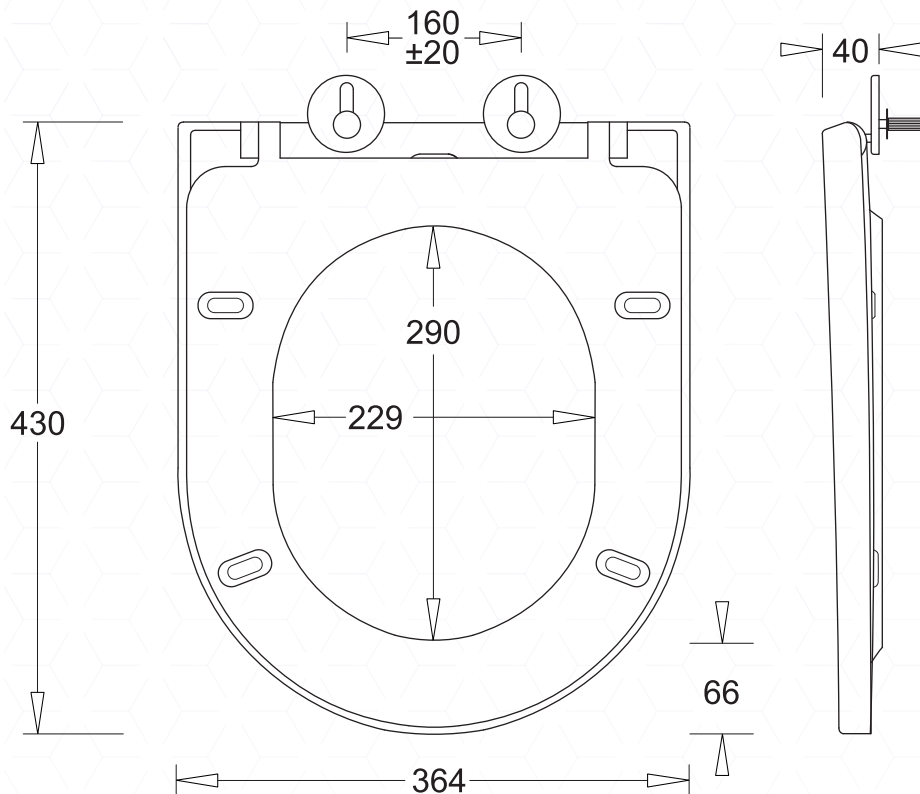

VENEZIA COMPACT FLUSH TO WALL RIMLESS TOILET SUITE JTTV321.JTTV312

WARRANTY

5 YEARS PRODUCTS REPLACEMENT

- REFER TO T&C's AT johnsonsuisse.com.au

PRODUCT DIMENSIONS

OPTIONS

VENEZIA SEAT HINGE BOLT KIT

XJTTV02

TECHNICAL DATA SHEET

SUPERSEDES ALL PREVIOUS ISSUES

All dimensions are in millimetres and are subject to normal manufacturing variation.
As product development is ongoing BPA reserves the right to vary specifications without notice.
Bathroom Products Australia P/L ABN 87 079 297 617