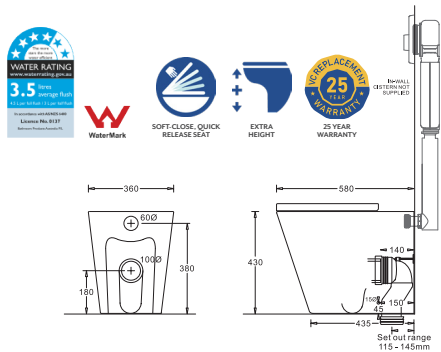

HIGH PERFORMANCE RIMLESS FLUSHING

Rimless toilets use a direct flushing system which distributes the flushing water around the pan more effectively. This results in better cleansing of the bowl.

For bathrooms where space is limited, choose one of our new wall hung or wall faced rimless pans in combination with our in-wall cisterns. These short projection toilet pans provide exceptional compact solutions where space utilisation efficiency is essential.

VENEZIA RIMLESS WALL FACED & WALL HUNG TOILET PANS

VENEZIA **COMFORT RIMLESS**
JTTV611.315 | **WALL FACED**

- Modern style wall faced vitreous china toilet suite
- Efficient rimless design for hygienic flushing
- Short projection pan suitable for small bathrooms
- Soft-close, quick release toilet seat made of Duroplast (Urea) material
- Comfort height pan for ease of use
- S or P trap configuration installation
- Variable S trap pan connector (115-145mm set out)