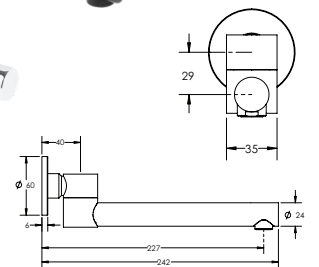

VENEZIA SWIVEL BATH SPOUT

Code
JTV08CH - Chrome
JTV08EMB - Matte Black
JTV08EGM - Gun Metal

VENEZIA SHOWER MIXER WITH DIVERTER

Code
JTV605CH - Chrome
JTV605EMB - Matte Black
JTV605EGM - Gun Metal