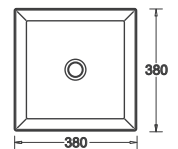

LIGHT

40% lighter than conventional design basins of a similar size

VENEZIA SQUARE COUNTER TOP VESSEL

WHITE
JBSV038.PW6

SAND
JBSV038S.PW6

ASH
JBSV038A.PW6

GRAPHITE
JBSV038G.PW6

- Supplied with Chrome Pop-up Waste 32mm
- Capacity 10.4L
- 120mm above the counter height
- No overflow
- No Taphole

VENEZIA ROUND BOWL COUNTER TOP VESSEL

- Supplied with Chrome Pop-up Waste 32mm
- Capacity 5.2L
- 135mm above the counter height
- No overflow
- No Taphole

WHITE JBSV036.PW6

SAND JBSV036S.PW6

ASH JBSV036A.PW6