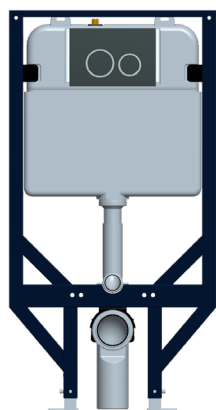

ECONOFLUSH FRAMED & UNFRAMED IN-WALL CISTERNS

Choose one of our in-wall cisterns and mechanical push buttons to complete the look of a sleek and minimalist feel in your bathroom.

ECONOFLUSH FRAMED
J2986 | For Wall Hung Pans