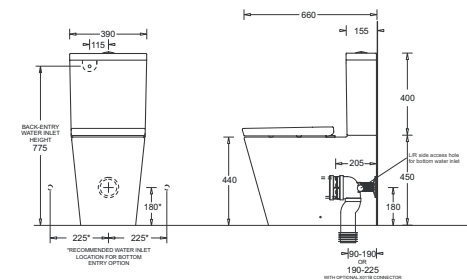

- Ambulant Compliant (to AS1428.1) flush to wall vitreous china toilet suite
- Efficient rimless design for hygienic flushing
- Cistern with concealed back entry water inlet
- Soft-close, quick release toilet seat made of Duroplast (Urea) material
- S or P trap configuration installation
- Variable S trap pan connector (90-190mm set out)
- Optional extended S trap pan connector (190-225mm set out)