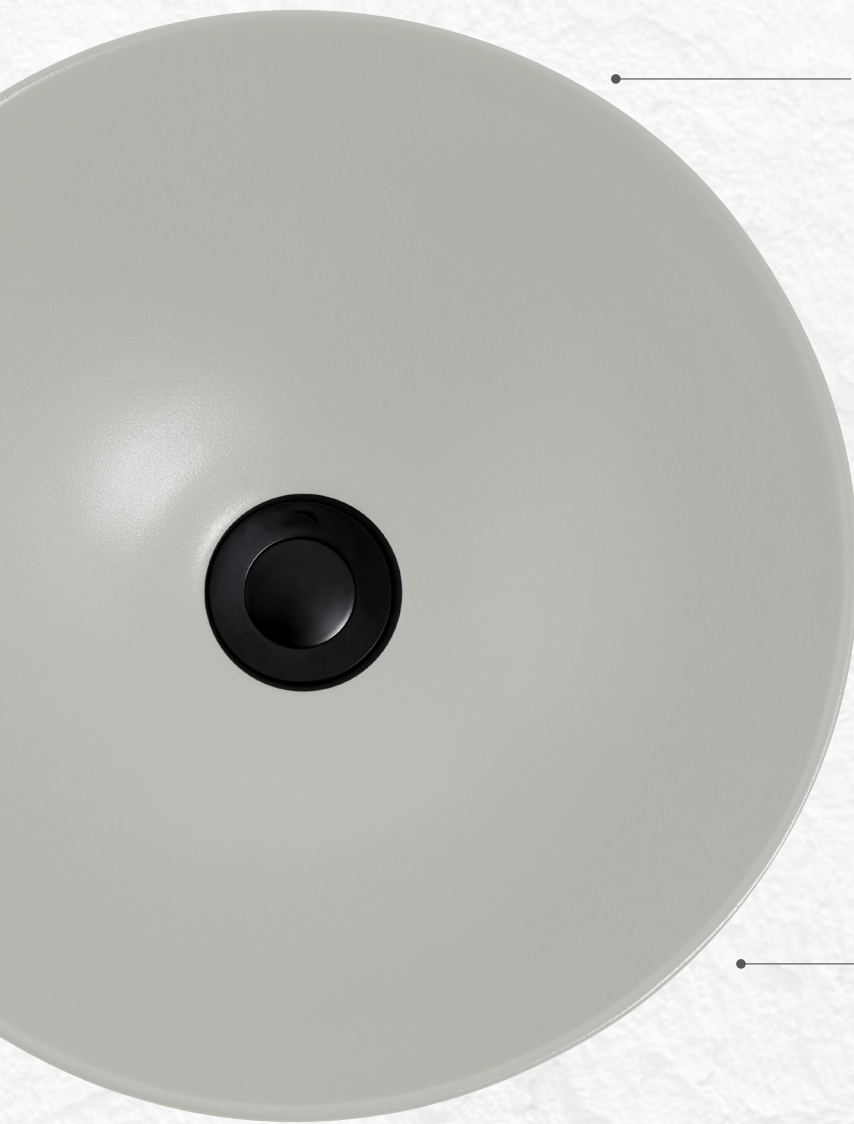

TITANIUM
TECHNOLOGY

VENEZIA ROUND COUNTER TOP VESSEL

WHITE
JBSV039.PW7

SAND
JBSV039S.PW7

ASH
JBSV039A.PW7

GRAPHITE
JBSV039G.PW7

- Supplied with Chrome Pop-down Waste 32mm outlet with decorative ceramic cover cap
- Capacity 8.1L
- 130mm above the counter height
- No overflow
- No Taphole