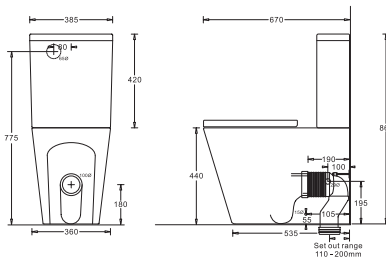

VENEZIA RIMLESS TOILET SUITES

The bold lines of the Venezia range embody a timeless and versatile design that suits a modern bathroom interior. The Venezia range utilises advanced rimless technology for high performance that makes the bathroom more attractive, hygienic and healthier.

- Modern style flush to wall vitreous china toilet suite
- Efficient rimless design for hygienic flushing
- Cistern with concealed back entry water inlet
- Compact, short projection suite suitable for smaller bathrooms
- Soft-close, quick release toilet seat made of Duroplast (Urea) material
- S or P trap configuration installation
- Variable S trap pan connector (95-185mm set out)

- Modern style flush to wall vitreous china toilet suite
- Efficient rimless design for hygienic flushing
- Comfort height pan for ease of use
- Cistern with concealed back entry water inlet
- Soft-close, quick release toilet seat made of Duroplast (Urea) material
- S or P trap configuration installation
- Variable S trap pan connector (110-200mm set out)

- Ambulant Compliant (to AS1428.1) flush to wall vitreous china toilet suite
- Efficient rimless design for hygienic flushing
- Cistern with concealed back entry water inlet
- Soft-close, quick release toilet seat made of Duroplast (Urea) material
- S or P trap configuration installation
- Variable S trap pan connector (90-190mm set out)
- Optional extended S trap pan connector (190-225mm set out)