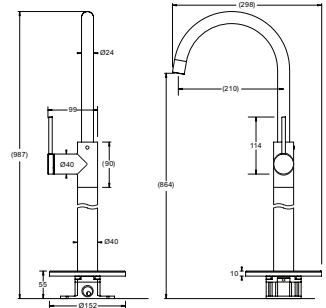

VENEZIA BATH SPOUT

Code
JTV02CH - Chrome
JTV02EMB - Matte Black
JTV02EGM - Gun Metal