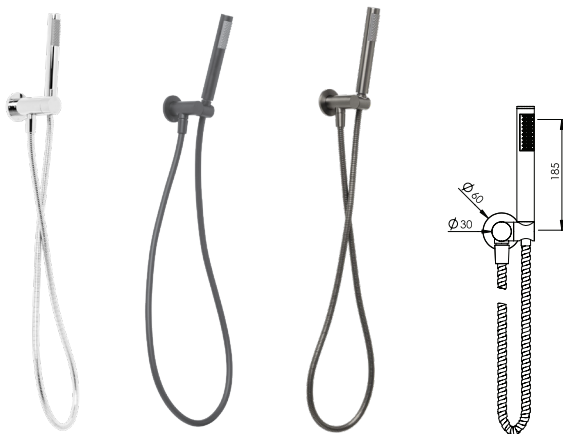

VENEZIA WALL MOUNTED SHOWERS

Venezia Shower timeless and minimalistic design compliments any personalised bathroom style with a range of colour options such as everlasting chrome, bold matte black or confident gun metal.

- Built in water inlet point, eliminating the need of a separate elbow
- Good retrofit solution due to adjustable bottom fixation brackets for flexible installation
- Easy maintenance, silicon jets reduce the build up of limescale & calcium deposits, ensuring long lasting shower performance
- WELS 3 Star, 8.5L/min

VENEZIA HAND SHOWER ON WALL BRACKET

Code

JTV18CH - Chrome
JTV18EMB - Matte Black
JTV18EGM - Gun Metal