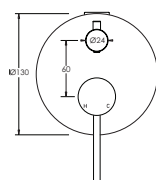

VENEZIA SHOWER MIXER WITH DIVERTER

Code
JTV605CH - Chrome
JTV605EMB - Matte Black
JTV605EGM - Gun Metal

VENEZIA SHOWER MIXER

Code
JTV705CH - Chrome
JTV705EMB - Matte Black
JTV705EGM - Gun Metal