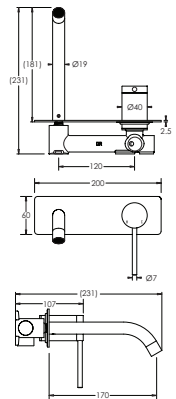

VENEZIA WALL BASIN MIXER

Code

JTV505CH - Chrome
JTV505EMB - Matte Black
JTV505EGM - Gun Metal

- WELS 5 Star, 6L/min