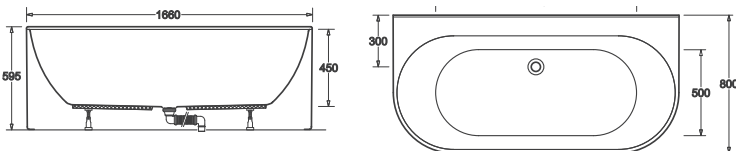

Code
JACV222CH - Chrome
JACV222EMB - Matte Black
JACV222EGM - Gun Metal

VENEZIA FREESTANDING WALL FACED BATH

VENEZIA ACRYLIC BATH

JBTV3166.C | CHROME POP-DOWN WASTE

JBTV3166.B | BLACK POP-DOWN WASTE

- Luxury European style acrylic bath
- Wall faced 1660x800mm freestanding bath with a convenient platform shelf
- Supplied with 40mm flexible waste connector with Chrome or Black Pop-Down waste
- Installation is easy with four concealed screw-adjustable legs
- Generous 425L capacity