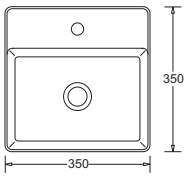

LIGHT

40% lighter than conventional design basins of a similar size

VENEZIA SQUARE COUNTER TOP VESSEL

WHITE
JBSV038.PW6

SAND
JBSV038S.PW6

ASH
JBSV038A.PW6

GRAPHITE
JBSV038G.PW6

- Supplied with Chrome Pop-up Waste 32mm
- Capacity 10.4L
- 120mm above the counter height
- No overflow
- No Taphole

VENEZIA ROUND BOWL COUNTER TOP VESSEL

- Supplied with Chrome Pop-up Waste 32mm
- Capacity 5.2L
- 135mm above the counter height
- No overflow
- No Taphole

WHITE JBSV036.PW6

SAND JBSV036S.PW6

ASH JBSV036A.PW6

GRAPHITE JBSV036G.PW6

ENEZIA SQUARE COUNTER TOP BASIN

- Supplied with Chrome Pop-up Waste 32mm
- Capacity 5.9L
- 135mm above the counter height
- No overflow
- 1 Taphole

WHITE JBSV035.1.PW6

SAND JBSV035S.1.PW6