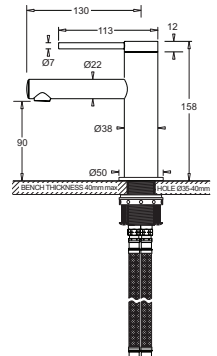

VENEZIA TAPWARE

VENEZIA BASIN MIXER

Code

JTV121CH - Chrome
JTV121EMB - Matte Black
JTV121EGM - Gun Metal

- Ultra thin pin lever handle with hidden fixation
- WELS 6 Star, 4.5L/min