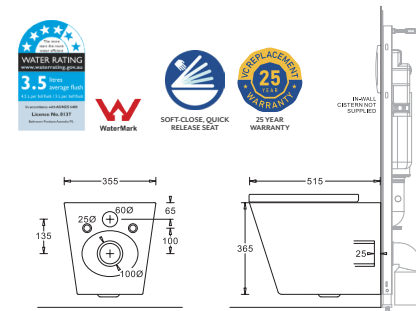

VENEZIA RIMLESS WALL FACED & WALL HUNG TOILET PANS

- Modern style wall faced vitreous china toilet suite
- Efficient rimless design for hygienic flushing
- Short projection pan suitable for small bathrooms
- Soft-close, quick release toilet seat made of Duroplast (Urea) material
- Comfort height pan for ease of use
- S or P trap configuration installation
- Variable S trap pan connector (115-145mm set out)

- Modern style wall hung vitreous china toilet suite
- Efficient rimless design for hygienic flushing
- Short projection pan suitable for small bathrooms
- Soft-close, quick release toilet seat made of Duroplast (Urea) material

ECONOFLUSH FRAMED & UNFRAMED IN-WALL CISTERNS

Choose one of our in-wall cisterns and mechanical push buttons to complete the look of a sleek and minimalist feel in your bathroom.

MECHANICAL PUSH BUTTONS