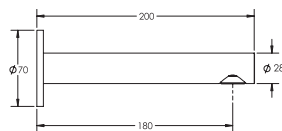

VENEZIA BATH SPOUT

Code
JTV02CH - Chrome
JTV02EMB - Matte Black
JTV02EGM - Gun Metal