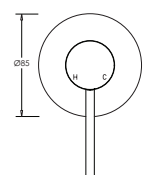

VENEZIA BATH & SHOWER TAPWARE

VENEZIA FREESTANDING BATH FILLER

Code
JTV14CH - Chrome
JTV14EMB - Matte Black
JTV14EGM - Gun Metal

- Subtle yet eye opening centrepiece in your bathroom, brings luxury without compromising on comfort and functionality
- Can be paired up with hand shower on wob (JTV18xxx) ideal to complete your bath sanctuary

VENEZIA BATH SPOUT

Code
JTV02CH - Chrome
JTV02EMB - Matte Black
JTV02EGM - Gun Metal

VENEZIA SWIVEL BATH SPOUT

Code
JTV08CH - Chrome
JTV08EMB - Matte Black
JTV08EGM - Gun Metal

VENEZIA SHOWER MIXER WITH DIVERTER

Code
JTV605CH - Chrome
JTV605EMB - Matte Black
JTV605EGM - Gun Metal

VENEZIA SHOWER MIXER

Code
JTV705CH - Chrome
JTV705EMB - Matte Black
JTV705EGM - Gun Metal