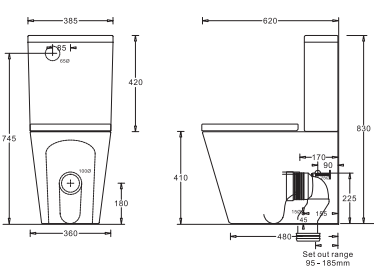

VENEZIA RIMLESS TOILET SUITES

The bold lines of the Venezia range embody a timeless and versatile design that suits a modern bathroom interior. The Venezia range utilises advanced rimless technology for high performance that makes the bathroom more attractive, hygienic and healthier.

- Modern style flush to wall vitreous china toilet suite
- Efficient rimless design for hygienic flushing
- Cistern with concealed back entry water inlet
- Compact, short projection suite suitable for smaller bathrooms
- Soft-close, quick release toilet seat made of Duroplast (Urea) material
- S or P trap configuration installation
- Variable S trap pan connector (95-185mm set out)

- Modern style flush to wall vitreous china toilet suite
- Efficient rimless design for hygienic flushing
- Comfort height pan for ease of use
- Cistern with concealed back entry water inlet
- Soft-close, quick release toilet seat made of Duroplast (Urea) material
- S or P trap configuration installation
- Variable S trap pan connector (110-200mm set out)

- Ambulant Compliant (to AS1428.1) flush to wall vitreous china toilet suite
- Efficient rimless design for hygienic flushing
- Cistern with concealed back entry water inlet
- Soft-close, quick release toilet seat made of Duroplast (Urea) material
- S or P trap configuration installation
- Variable S trap pan connector (90-190mm set out)
- Optional extended S trap pan connector (190-225mm set out)