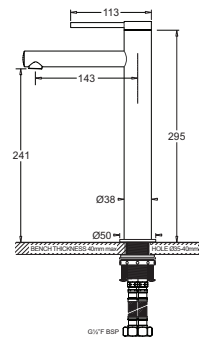

VENEZIA EXTENDED BASIN MIXER

Code

JTV223CH - Chrome
JTV223EMB - Matte Black
JTV223EGM - Gun Metal

- WELS 6 Star, 4.5L/min