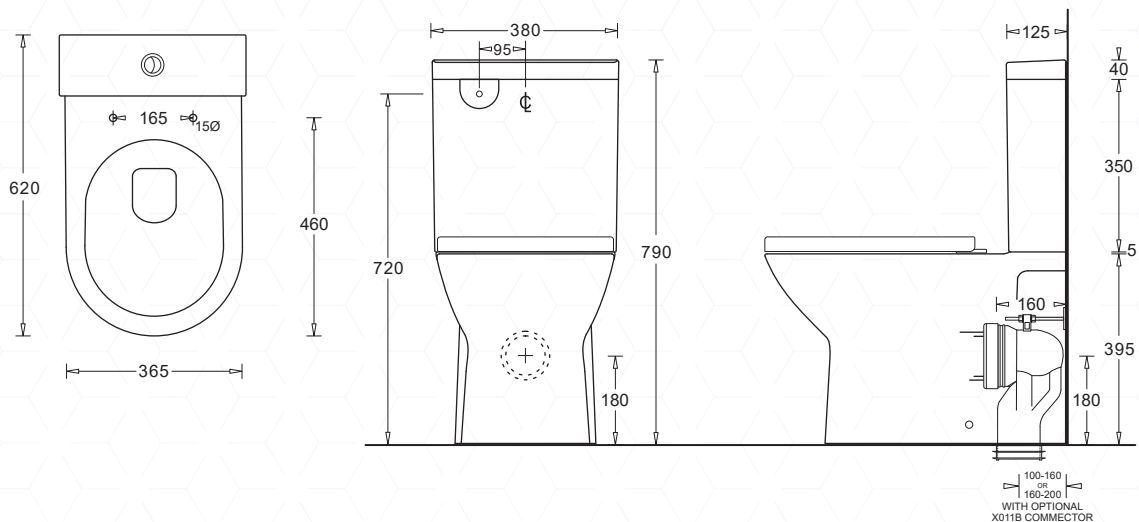

EMILIA

JohnsonSuisse
Bathroom Solutions

FLUSH TO WALL RIMLESS TOILET SUITE

CODE:
JTTE405.JTTE406

FEATURES

- SMARTLY STYLED FLUSH TO WALL VITREOUS CHINA TOILET SUITE
- EFFICIENT RIMLESS DESIGN FOR HYGIENIC FLUSHING
- CISTERN WITH CONCEALED BACK ENTRY OR BOTTOM ENTRY WATER INLET (ON-SITE CONVERTIBLE)
- SOFT-CLOSE, QUICK-RELEASE TOILET SEAT - TWO STYLES AVAILABLE
- S OR P TRAP CONFIGURATION INSTALLATION
- ADJUSTABLE S TRAP PAN CONNECTOR

COMPONENTS

EMILIA RIMLESS FLUSH TO WALL PAN	JTTE405
EMILIA CISTERN	JTTE406
EMILIA SLIM PP TOILET SEAT	JSEE110
EMILIA UREA TOILET SEAT	JSEE105

OPTIONS

ANTI-VANDAL CISTERN LID LOCK KIT	XJ122B
----------------------------------	--------

WARRANTY

25 YEARS VITREOUS CHINA REPLACEMENT

- REFER TO T&CS AT johnsonsuiss.com.au

EMILIA FLUSH TO WALL TOILET SUITE
DIMENSIONS

TECHNICAL DATA SHEET

SUPERSEDES ALL PREVIOUS ISSUES

All dimensions are in millimetres and are subject to normal manufacturing variation. As product development is ongoing BPA reserves the right to vary specifications without notice.
Bathroom Products Australia P/L ABN 87 079 297 617