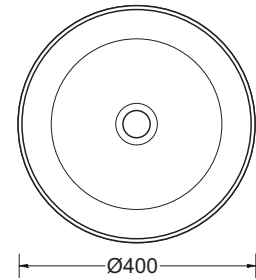

### GEMELLI ROUND

JBSG640 | SEMI-INSET

- Attractive round style vitreous china vessel
- Designed for inset counter top installation
- No Taphole
- Basin capacity 9.3L
- Supplied with Chrome Pop-up Waste 32mm
- 400mm diameter size
- 70mm above counter height