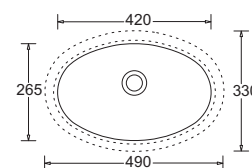

EMILIA LARGE OVAL

JBSE251 | UNDER COUNTER

- Contemporary vitreous china vanity basin
- Undercounter mounting type
- No taphole - allows for bench or wall mount tapware
- Supplied with Chrome Pop-up Waste 32mm
- Capacity 8.5L
- No overflow