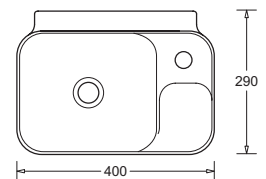

### GEMELLI COMPACT

JBSG840 | WALL HUNG

- Contemporary vitreous china basin
- Generous soap platform
- Single taphole for mixer tap
- Capacity 3.8L
- Supplied with Chrome Pop-up Waste 32mm
- 1 Taphole
- No overflow