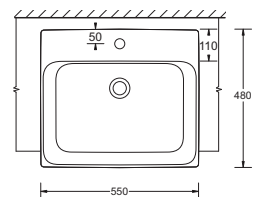

pictured opposite top

GEMELLI 550 RECTANGULAR SEMI-RECESSED | page 8

pictured opposite bottom

GEMELLI SQUARE SEMI-INSET BASIN | page 7

GEMELLI DESIGN

European - inspired slimmer contours give you that extra space to do much more

Slanted inner walls and fine lines reduce splashing and ease cleaning

Polished to perfection with the highest quality glaze for a durable, stain - resistant surface

GEMELLI COMPACT

JBSG840 | WALL HUNG

- Contemporary vitreous china basin
- Generous soap platform
- Single taphole for mixer tap
- Capacity 3.8L
- Supplied with Chrome Pop-up Waste 32mm
- 1 Taphole
- No overflow

GEMELLI 550 RECTANGULAR

J3267 | SEMI-RECESSED

- Rectangular contemporary semi-recessed basin
- Mid-sized with generous bowl size
- Useful flat soap platform area
- Supplied with Chrome Pop-up Waste 32mm
- Capacity 9.8L
- 1 Taphole
- Can be converted to 3 Taphole at extra cost