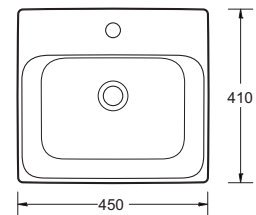

GEMELLI 550 RECTANGLE

JBSG655 | SEMI-INSET

- Attractive rectangular vitreous china basin
- Designed for inset counter top installation
- Standard overflow
- Basin capacity 8.4L
- Supplied with Chrome Pop-up Waste 32mm
- 1 Taphole
- 70mm above counter height