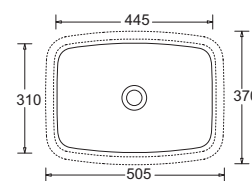

EMILIA RECTANGULAR

JBSE250 | UNDER COUNTER

- Contemporary vitreous china vanity basin
- Undercounter mounting type
- No taphole - allows for bench or wall mount tapware
- Supplied with Chrome Pop-up Waste 32mm
- Capacity 10.4L
- No overflow