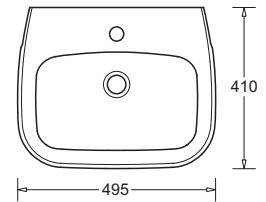

LIFE II

JBSL849 | WALL HUNG

- Contemporary vitreous china wall basin
- Wide soap platform
- Features modern style
- Capacity 8.3L
- Supplied with Chrome Pop-up Waste 32mm
- 1 Taphole
- No overflow

TOLEDO SHELF LH / RH

JBST858 | WALL HUNG

- Large modern style vitreous china washbasin
- May be wall mounted in a corner or bench mounted
- Left or right handed models available
- Standard overflow
- Supplied with Chrome Pop - up Waste 32mm
- Bowl capacity 5.5L
- 1 Taphole

COLONIAL WALL BASIN

JBSC861 | WALL HUNG

- Large period style vitreous china washbasin with matching pedestal
- Available with 1 taphole for mixer tapware
- Supplied with Chrome Pop - up Waste 32mm
- Bowl capacity 7.1L
- 1 Taphole
- Can be converted to 3 Taphole at extra cost
- Heavy item - It is recommended that the Colonial Basin be installed in conjunction with the Colonial Pedestal to provide additional support