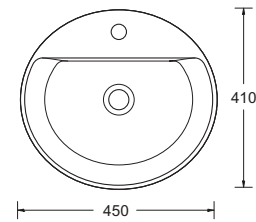

GEMELLI SQUARE

JBSG740 | SEMI-INSET

- Attractive square style vitreous china vessel
- Designed for inset counter top installation
- Supplied with Chrome Pop-up Waste 32mm
- Basin capacity 11.5L
- No Taphole
- 70mm above counter height