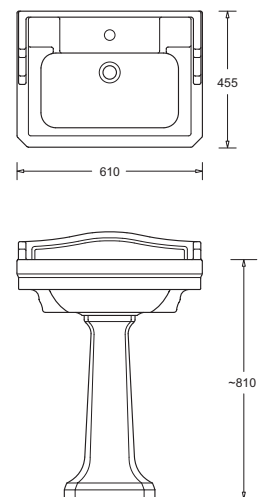

COLONIAL WALL BASIN

JBSC861 | WALL HUNG

- Large period style vitreous china washbasin with matching pedestal
- Available with 1 taphole for mixer tapware
- Supplied with Chrome Pop - up Waste 32mm
- Bowl capacity 7.1L
- 1 Taphole
- Can be converted to 3 Taphole at extra cost
- Heavy item - It is recommended that the Colonial Basin be installed in conjunction with the Colonial Pedestal to provide additional support