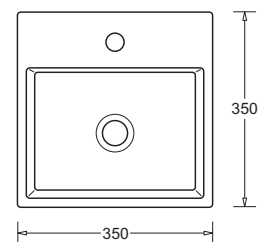

QUADO COMPACT RH / LH

JBSQ840R | JBSQ840L | WALL HUNG

- Contemporary compact vitreous china wall basin
- It can be wall or cabinet mounted and matches perfectly with other products from the Quado range
- Features a soap platform area
- Bowl capacity 2.9L
- Supplied with Chrome Pop-up Waste 32mm
- Ideal for bath or powder rooms with limited space
- 1 Taphole
- No overflow

QUADO III

JBSQ241 | SEMI-RECESSED

- Contemporary vitreous china semi-recessed basin
- Features modern cubic style
- Wide soap platform area
- Capacity 8.8 L
- Supplied with Chrome Pop-up Waste 32mm
- 1 Taphole
- No overflow

QUADO SQUARE

JBSQ142 | VANITY COUNTER TOP

- Contemporary vitreous china vanity basin
- Modern squared style
- Capacity 11.4L
- Supplied with Chrome Pop-up Waste 32mm
- 1 Taphole
- No overflow

QUADO

JBSQ641 | SEMI-INSET

- Contemporary vitreous china semi-inset basin
- Features modern cubic style
- Wide soap platform area
- Available with 1 taphole
- Capacity 4.3L
- Supplied with Chrome Pop-up Waste 32mm
- 1 Taphole
- 45mm above counter height
- No overflow

QUADO SQUARE

JBSQ035 | COUNTER TOP / VESSEL

- Contemporary vitreous china vessel basin
- Features modern vessel style
- Wide soap platform
- Single taphole for mixer tap
- Capacity 6.6L
- Supplied with Chrome Pop-up Waste 32mm
- 0 Taphole
- 135mm above the counter height
- No overflow