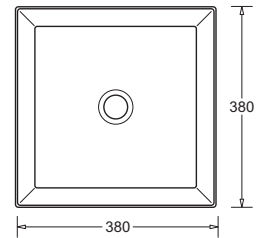

VENEZIA SQUARE

JBSVo38 | COUNTER TOP / VESSEL

- Contemporary vitreous china vessel basin
- Benchtop mounting permits wall or bench-top tapware fitting
- Features modern angular vessel style with fine lines
- Capacity 10.4L
- Supplied with Chrome Pop-up Waste 32mm
- Ø Taphole
- 120mm above the counter height
- No overflow