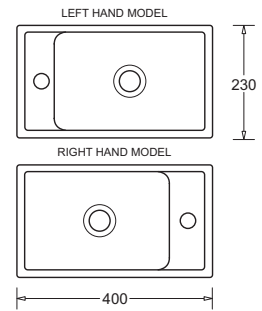

### QUADO COMPACT RH / LH

JBSQ840R | JBSQ840L | WALL HUNG

- Contemporary compact vitreous china wall basin
- It can be wall or cabinet mounted and matches perfectly with other products from the Quado range
- Features a soap platform area
- Bowl capacity 2.9L
- Supplied with Chrome Pop-up Waste 32mm
- Ideal for bath or powder rooms with limited space
- 1 Taphole
- No overflow