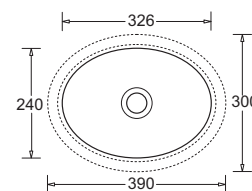

EMILIA SMALL OVAL

JBSE239 | UNDER COUNTER

- Contemporary vitreous china vanity basin
- Undercounter mounting type
- No taphole - allows for bench or wall mount tapware
- Supplied with Chrome Pop-up Waste 32mm
- Capacity 4.2L
- No overflow