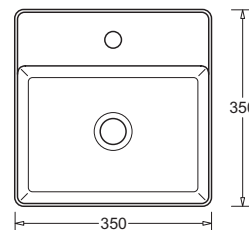

THE VENEZIA BASIN RANGE

VENEZIA SQUARE 1TH

JBSV035 | COUNTER TOP / VESSEL

- Contemporary vitreous china vessel basin with fine lines
- Wide soap platform
- Features modern vessel style
- Capacity 5.9L
- Supplied with Chrome Pop-up Waste 32mm
- 1 Taphole
- 135mm above the counter height
- No overflow

VENEZIA ROUND BOWL

JBSV036 | COUNTER TOP / VESSEL

- Contemporary vitreous china vessel basin
- Benchtap mounting permits wall or bench-top tapware fitting
- Features modern vessel style with fine lines
- Capacity 5.2L
- 350mm diameter
- Supplied with Chrome Pop-up Waste 32mm
- 0 Taphole
- 135mm above the counter height
- No overflow