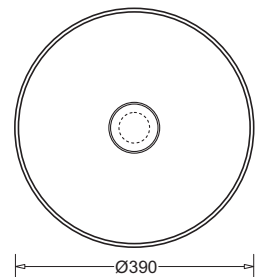

VENEZIA ROUND

JBSVo39 | COUNTER TOP / VESSEL

- Contemporary vitreous china vessel basin with fine lines
- Benchtop mounting permits wall or bench-top tapware fitting
- Features modern vessel style
- 32mm waste outlet with decorative china cover cap
- Capacity 8.1L
- 390mm diameter
- Ø Taphole
- 130mm above the counter height
- No overflow