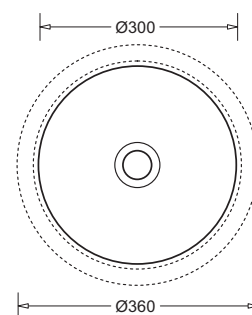

EMILIA ROUND

JBSE236 | UNDER COUNTER

- Contemporary vitreous china vanity basin
- Undercounter mounting type
- No taphole - allows for bench or wall mount tapware
- Capacity 7.0L
- Supplied with Chrome Pop-up Waste 32mm
- 360mm diameter
- No overflow