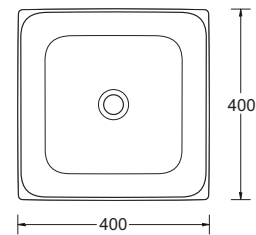

### GEMELLI ROUND

JBSG640 | SEMI-INSET

- Attractive round style vitreous china vessel
- Designed for inset counter top installation
- No Taphole
- Basin capacity 9.3L
- Supplied with Chrome Pop-up Waste 32mm
- 400mm diameter size
- 70mm above counter height

### GEMELLI OVAL

JBSG645 | SEMI-INSET

- Attractive oval style vitreous china vessel
- Designed for inset counter top installation
- Standard overflow
- Basin capacity 4.9L
- Supplied with Chrome Pop-up Waste 32mm
- 1 Taphole
- 70mm above counter height

### GEMELLI SQUARE

JBSG740 | SEMI-INSET

- Attractive square style vitreous china vessel
- Designed for inset counter top installation
- Supplied with Chrome Pop-up Waste 32mm
- Basin capacity 11.5L
- No Taphole
- 70mm above counter height