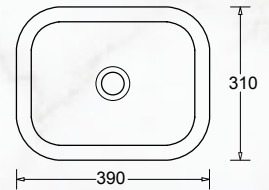

### GEMELLI 550 RECTANGULAR

J3267 | SEMI-RECESSED

- Rectangular contemporary semi-recessed basin
- Mid-sized with generous bowl size
- Useful flat soap platform area
- Supplied with Chrome Pop-up Waste 32mm
- Capacity 9.8L
- 1 Taphole
- Can be converted to 3 Taphole at extra cost

## THE EMILIA RANGE

Add style and luxury to your bathroom with the Emilia Vitreous China vanity basins. Available in different shapes and sizes, the Emilia Range pairs quality with simplicity making it ideal for that modern look to any bathroom design.

### EMILIA RECTANGULAR

JBSE139 | VANITY COUNTER TOP

- Contemporary vitreous china vanity basin
- Compact space-saving style
- No taphole - allows for bench or wall-mount tapware
- Capacity 4.9L
- Supplied with Chrome Pop-up Waste 32mm
- No overflow