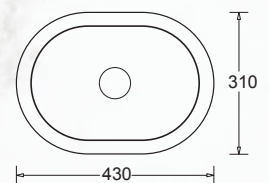

EMILIA OVAL

JBSE143 | VANITY COUNTER TOP

- Contemporary vitreous china vanity basin
- Compact space-saving style
- No taphole - allows for bench or wall-mount tapware
- Capacity 5.0L
- Supplied with Chrome Pop-up Waste 32mm
- No overflow