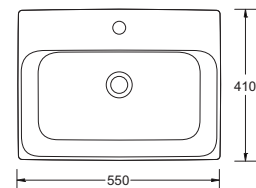

THE GEMELLI RANGE

Trendy and bold, the Gemelli range makes a statement that will not be ignored. This new range of basins will add a sense of elegance and luxury to any bathroom.

GEMELLI ROUND

JBSG640 | SEMI-INSET

- Attractive round style vitreous china vessel
- Designed for inset counter top installation
- No Taphole
- Basin capacity 9.3L
- Supplied with Chrome Pop-up Waste 32mm
- 400mm diameter size
- 70mm above counter height

GEMELLI OVAL

JBSG645 | SEMI-INSET

- Attractive oval style vitreous china vessel
- Designed for inset counter top installation
- Standard overflow
- Basin capacity 4.9L
- Supplied with Chrome Pop-up Waste 32mm
- 1 Taphole
- 70mm above counter height

GEMELLI SQUARE

JBSG740 | SEMI-INSET

- Attractive square style vitreous china vessel
- Designed for inset counter top installation
- Supplied with Chrome Pop-up Waste 32mm
- Basin capacity 11.5L
- No Taphole
- 70mm above counter height

GEMELLI 450 RECTANGLE

JBSG745 | SEMI-INSET

- Attractive rectangular vitreous china basin
- Designed for inset counter top installation
- Standard overflow
- Basin capacity 8.0L
- Supplied with Chrome Pop-up Waste 32mm
- 1 Taphole
- 70mm above counter height

GEMELLI 550 RECTANGLE

JBSG655 | SEMI-INSET

- Attractive rectangular vitreous china basin
- Designed for inset counter top installation
- Standard overflow
- Basin capacity 8.4L
- Supplied with Chrome Pop-up Waste 32mm
- 1 Taphole
- 70mm above counter height