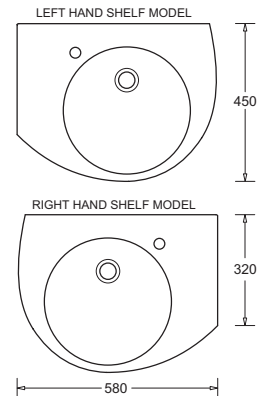

TOLEDO SHELF LH / RH

JBST858 | WALL HUNG

- Large modern style vitreous china washbasin
- May be wall mounted in a corner or bench mounted
- Left or right handed models available
- Standard overflow
- Supplied with Chrome Pop - up Waste 32mm
- Bowl capacity 5.5L
- 1 Taphole