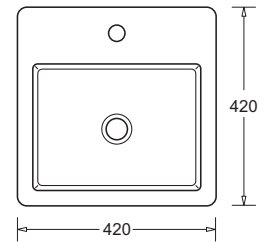

QUADO

JBSQ641 | SEMI-INSET

- Contemporary vitreous china semi-inset basin
- Features modern cubic style
- Wide soap platform area
- Available with 1 taphole
- Capacity 4.3L
- Supplied with Chrome Pop-up Waste 32mm
- 1 Taphole
- 45mm above counter height
- No overflow