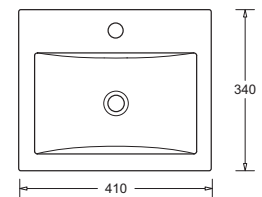

### QUADO

JBSQ641 | SEMI-INSET

- Contemporary vitreous china semi-inset basin
- Features modern cubic style
- Wide soap platform area
- Available with 1 taphole
- Capacity 4.3L
- Supplied with Chrome Pop-up Waste 32mm
- 1 Taphole
- 45mm above counter height
- No overflow