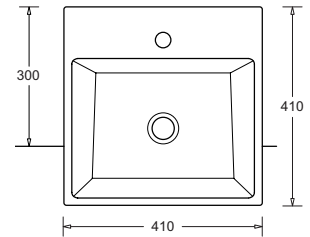

QUADO III

JBSQ241 | SEMI-RECESSED

- Contemporary vitreous china semi-recessed basin
- Features modern cubic style
- Wide soap platform area
- Capacity 8.8 L
- Supplied with Chrome Pop-up Waste 32mm
- 1 Taphole
- No overflow

QUADO SQUARE

JBSQ142 | VANITY COUNTER TOP

- Contemporary vitreous china vanity basin
- Modern squared style
- Capacity 11.4L
- Supplied with Chrome Pop-up Waste 32mm
- 1 Taphole
- No overflow